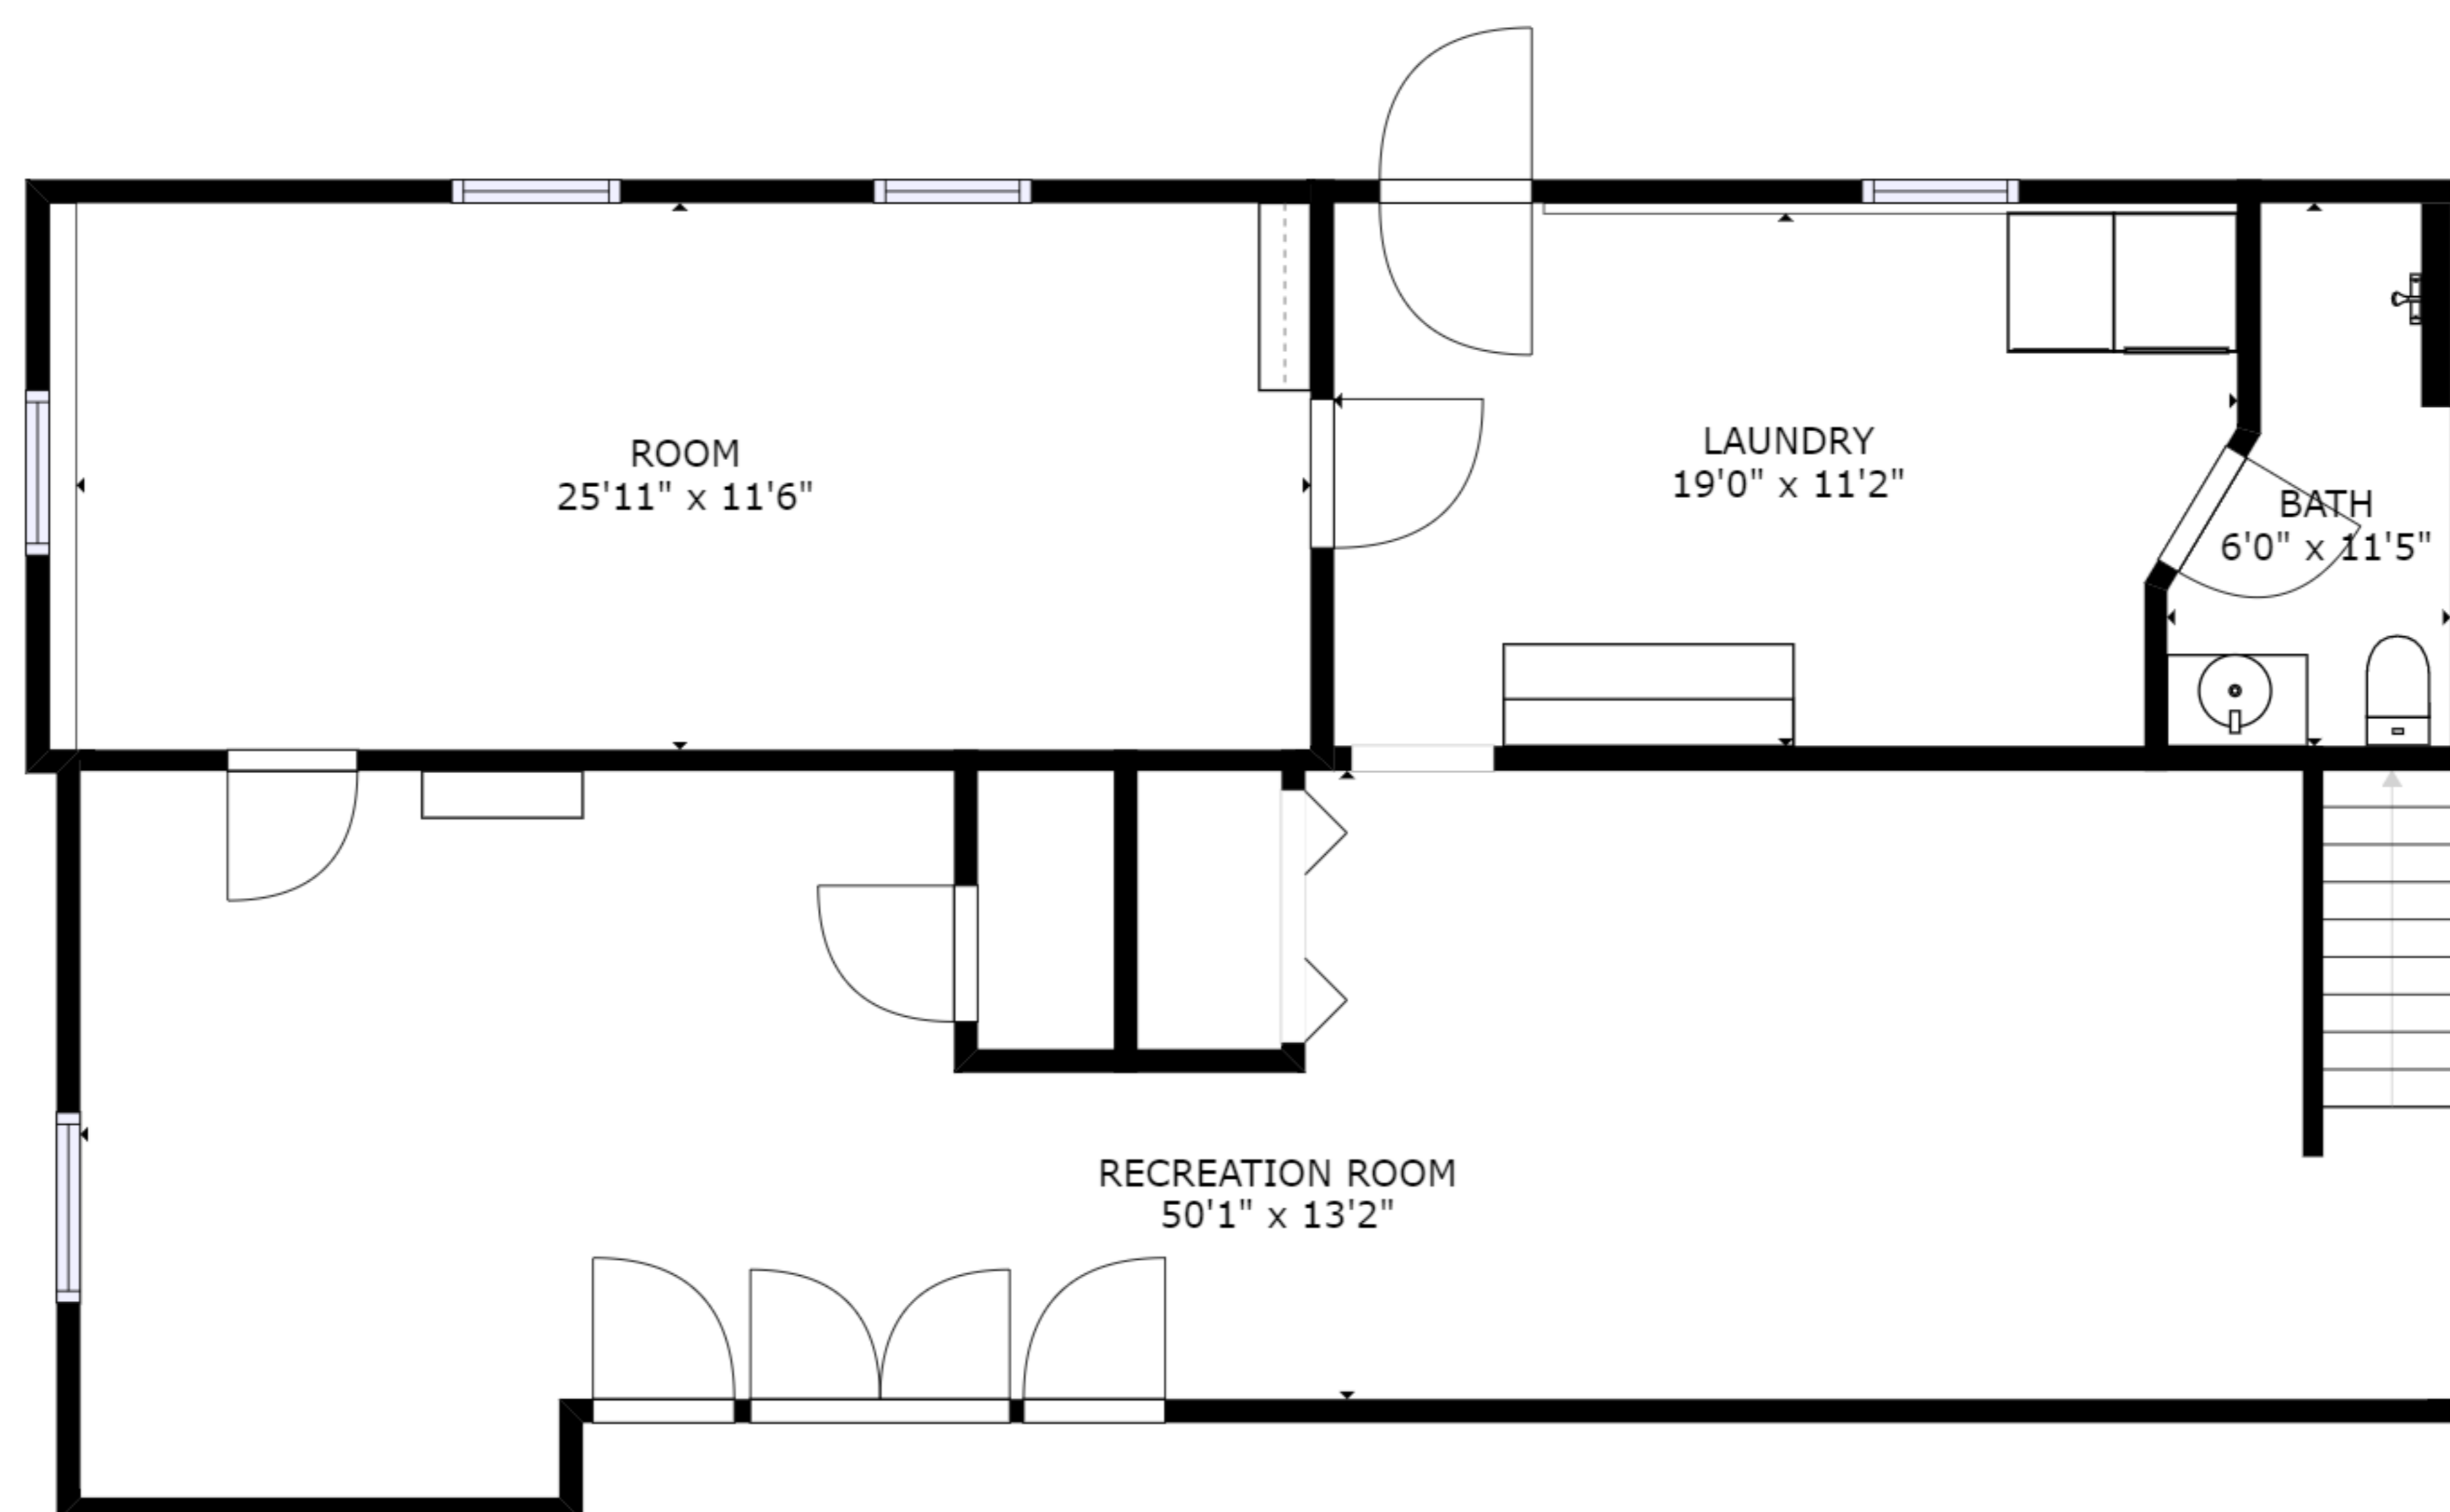

FLOOR 2

FLOOR 1

GROSS INTERNAL AREA
 FLOOR 1: 1286 sq ft, FLOOR 2: 1340 sq ft
 TOTAL: 2627 sq ft
 SIZES AND DIMENSIONS ARE APPROXIMATE, ACTUAL MAY VARY.