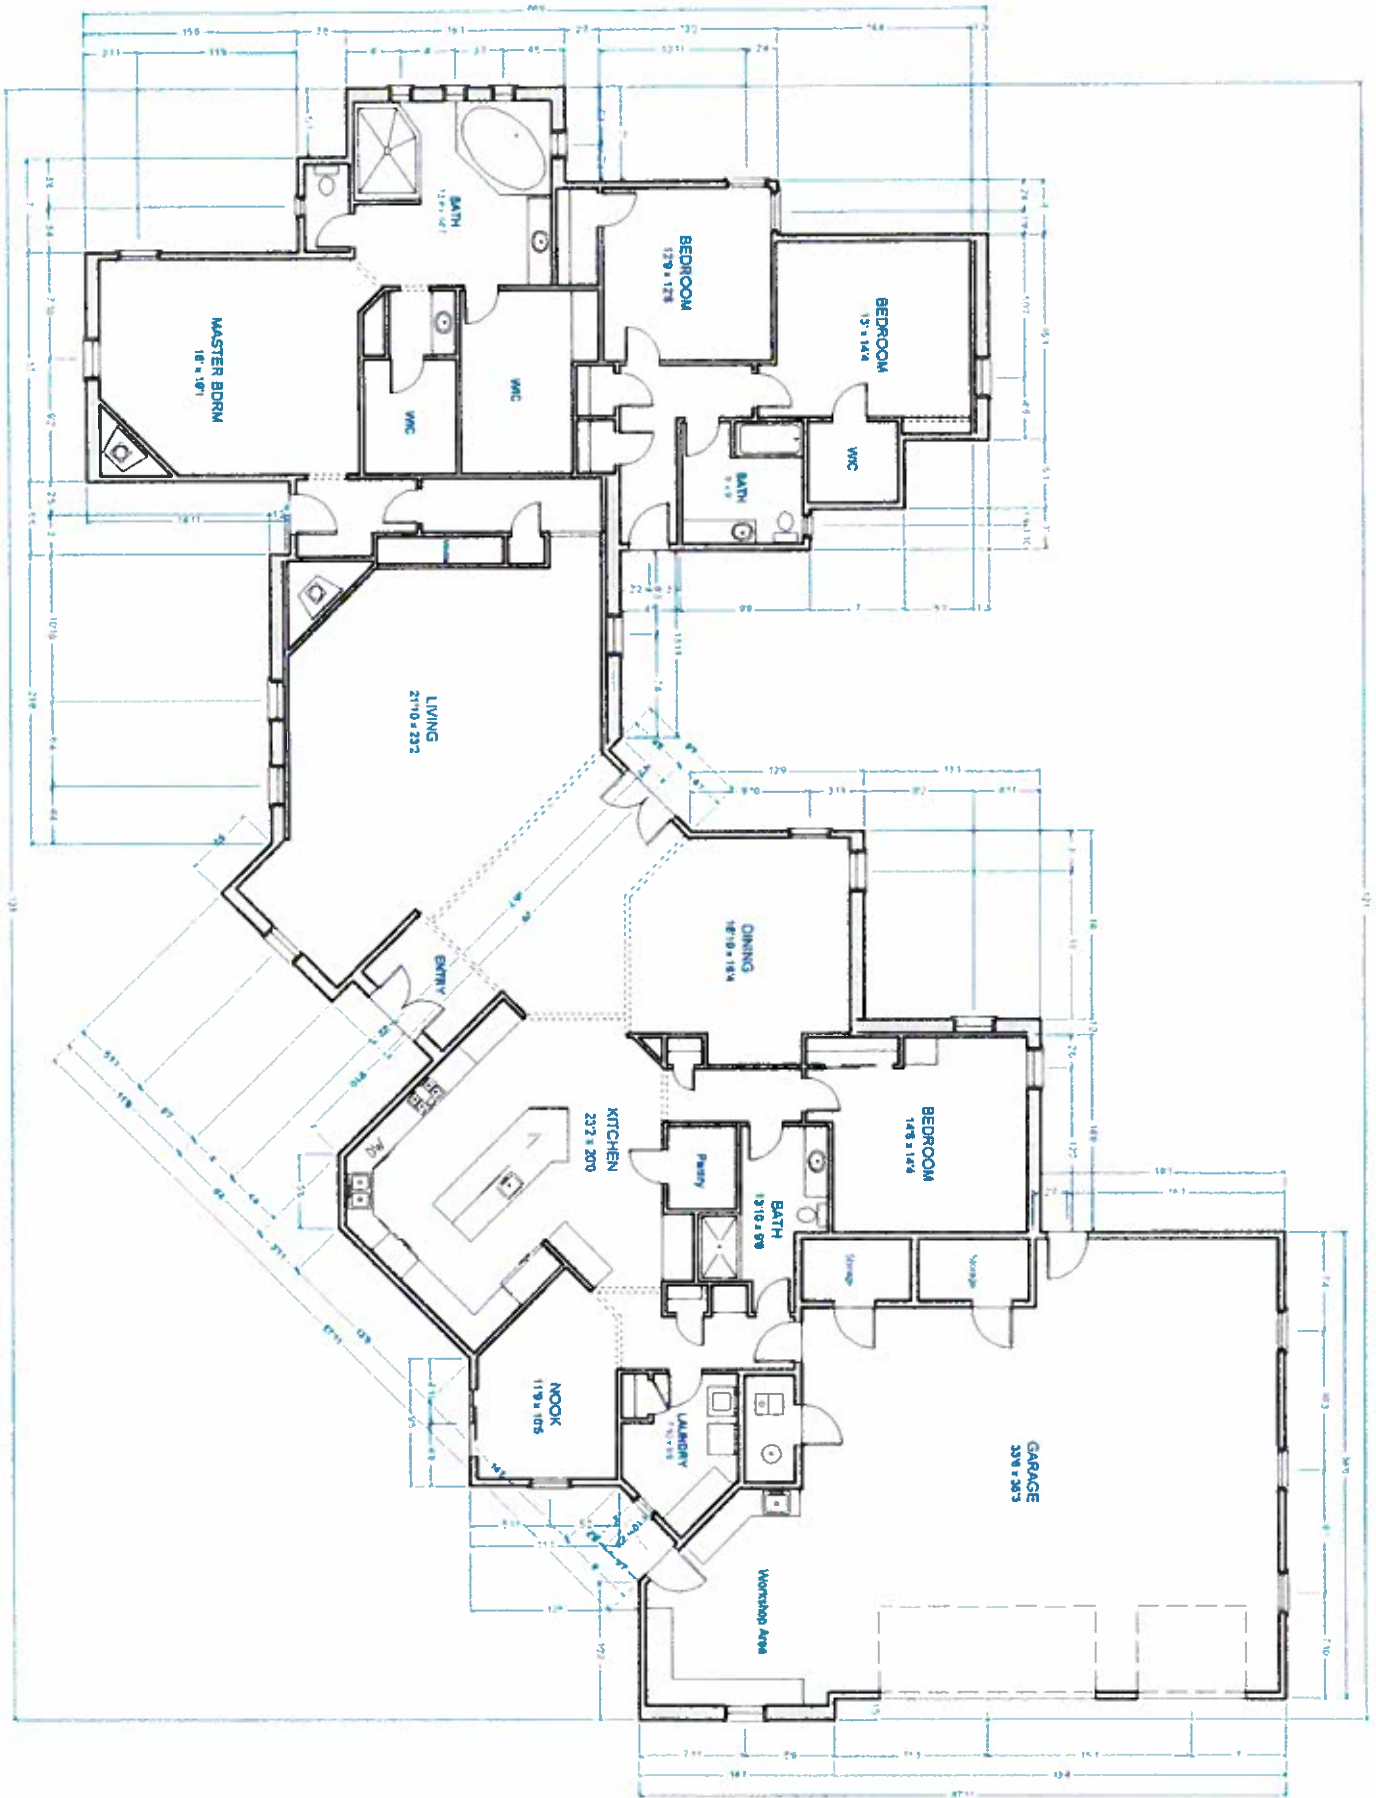

#2 Katherina Ct
 APPROXIMATE LIVING AREA
 4007 sq ft

#2 Katherine Ct
 APPROXIMATE LIVING AREA
 4007 sq ft