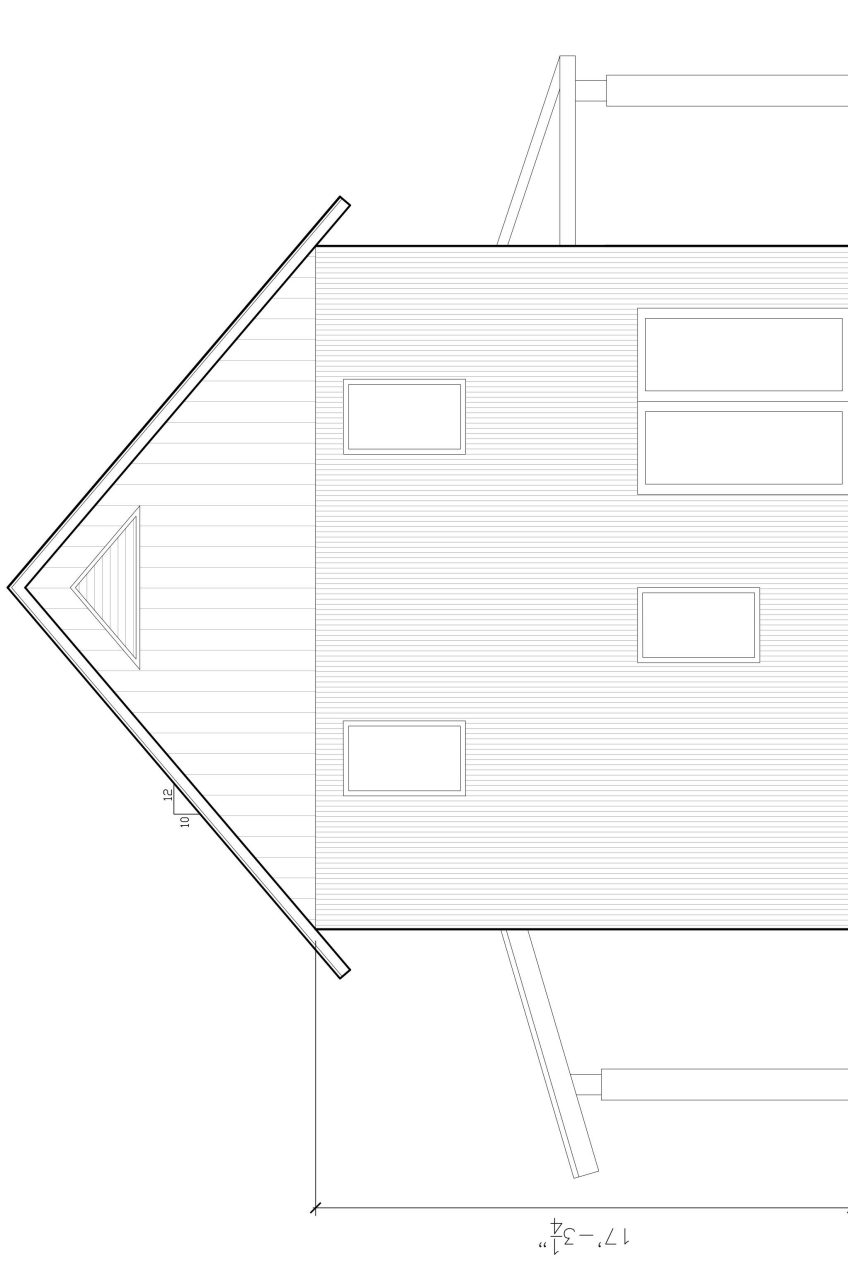

HEMLOCK RIDGE - KINGSTON HOUSE

1 WEST ELEVATION
SCALE: 1/4" = 1'0"

ARRO DESIGN, 4199 MAIN STREET WATSFIELD, VT 05673, 802-496.3234	
DATE: 04/07/16	REV:
SCALE: 1/4"=1'0"	DRAWN BY: arl

A-5