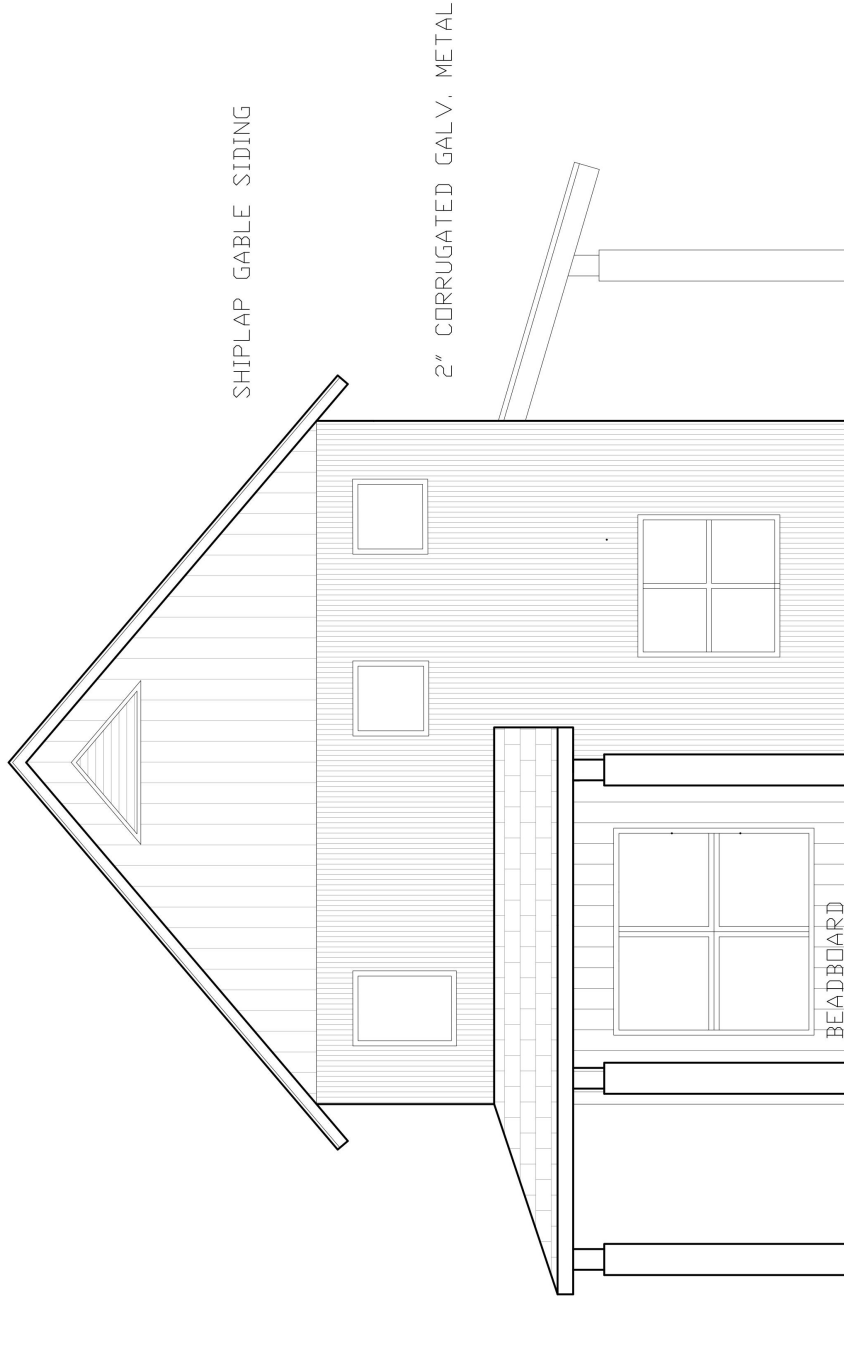

HEMLOCK RIDGE - KINGSTON HOUSE

1 EAST ELEVATION  
SCALE: 1/4" = 1'0"

ARRO DESIGN, 4199 MAIN STREET WATSFIELD, VT 05673, 802-496.3234	
DATE: 04/07/16	REV:
SCALE: 1/4"=1'0"	DRAWN BY: arl

A-6