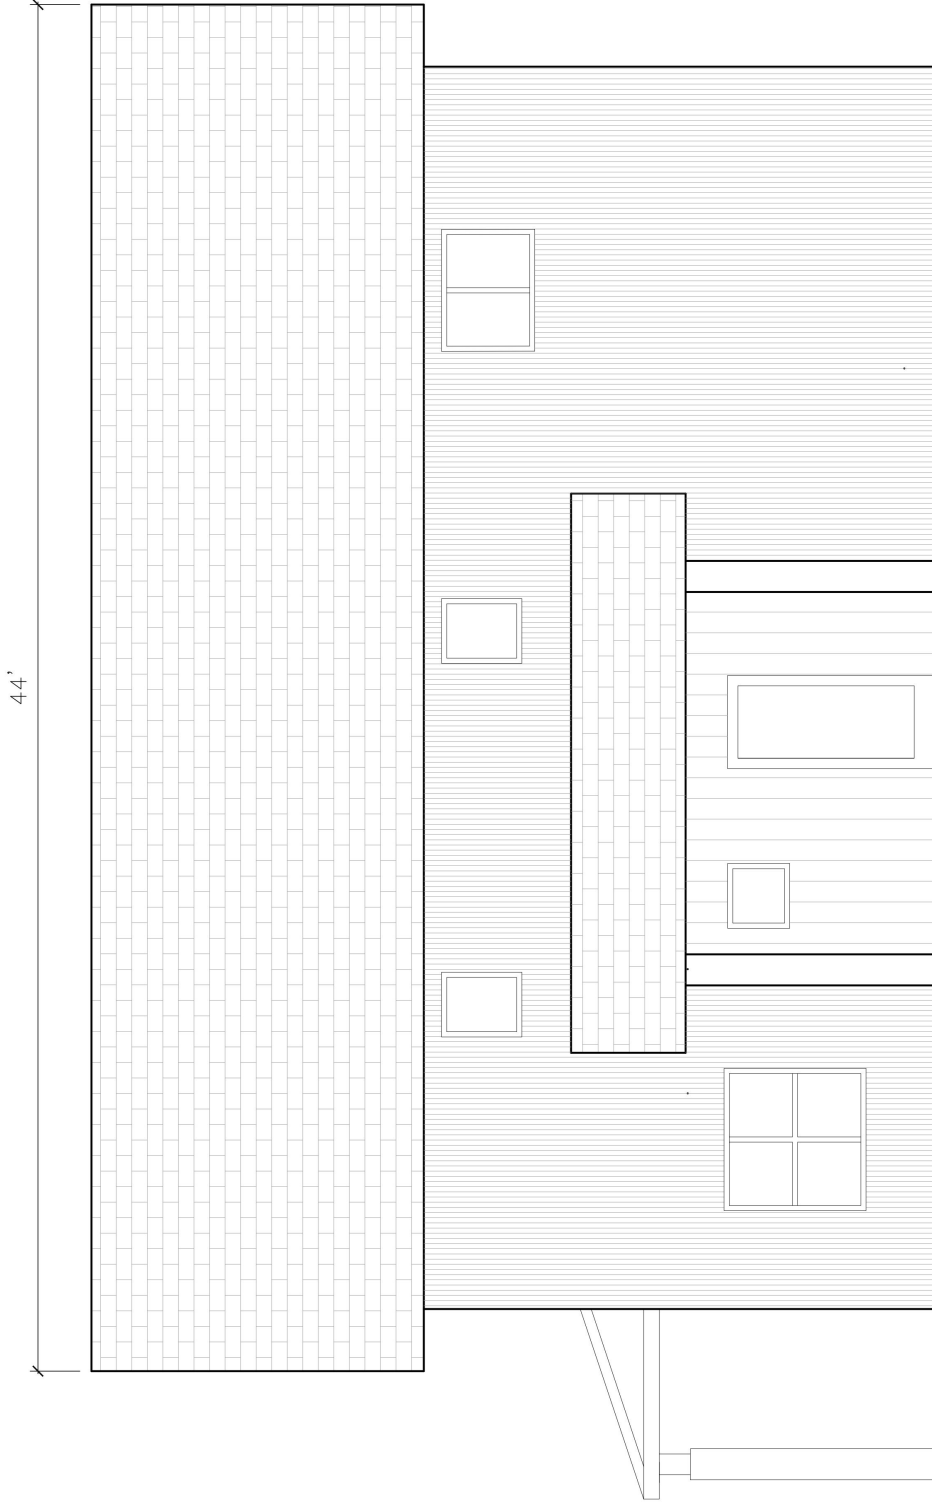

HEMLOCK RIDGE - KINGSTON HOUSE

44'

ARCHITECT: ARRO DESIGN, 4199 MAIN STREET WATSFIELD, VT 05673, 802-496-3234	
DATE: 04/07/16	REV:
SCALE: 1/4" = 1'0"	DRAWN BY: arl

1 NORTH ELEVATION
SCALE: 1/4" = 1'0"

A-4