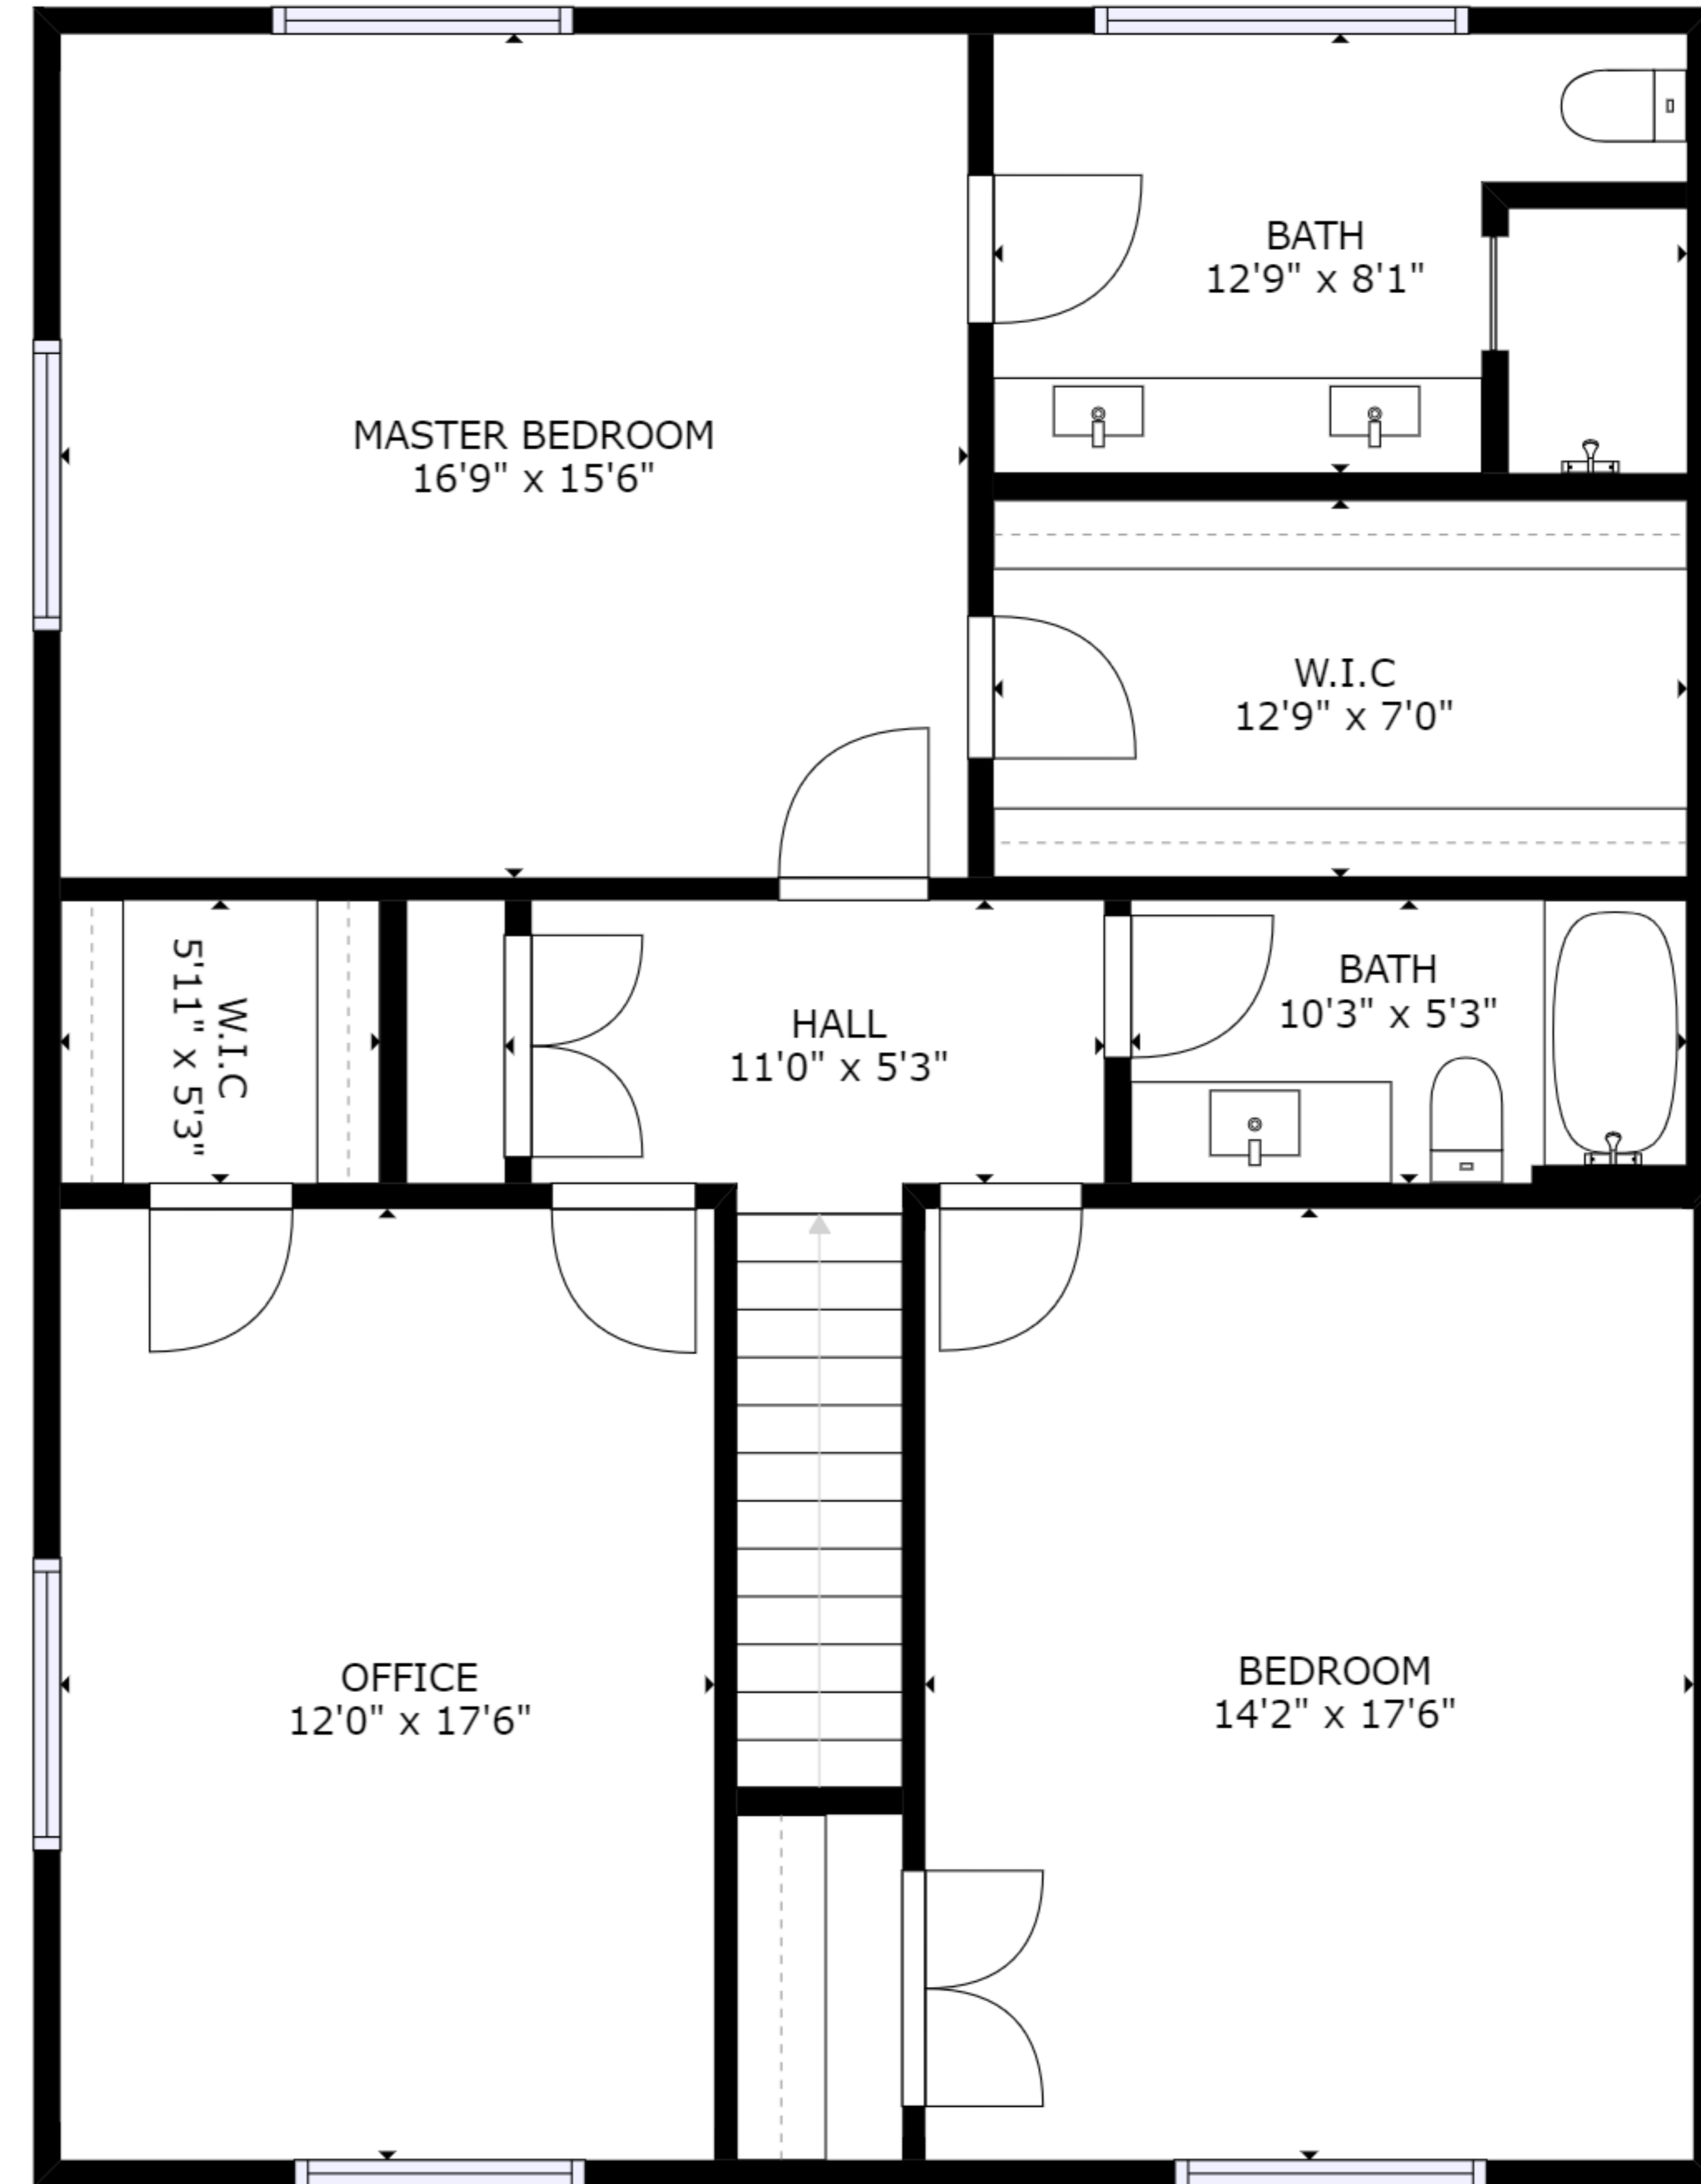

FLOOR 1

FLOOR 2

GROSS INTERNAL AREA
 FLOOR 1: 847 sq ft, FLOOR 2: 1174 sq ft
 EXCLUDED AREAS: , GARAGE: 302 sq ft
 TOTAL: 2021 sq ft
 SIZES AND DIMENSIONS ARE APPROXIMATE, ACTUAL MAY VARY.