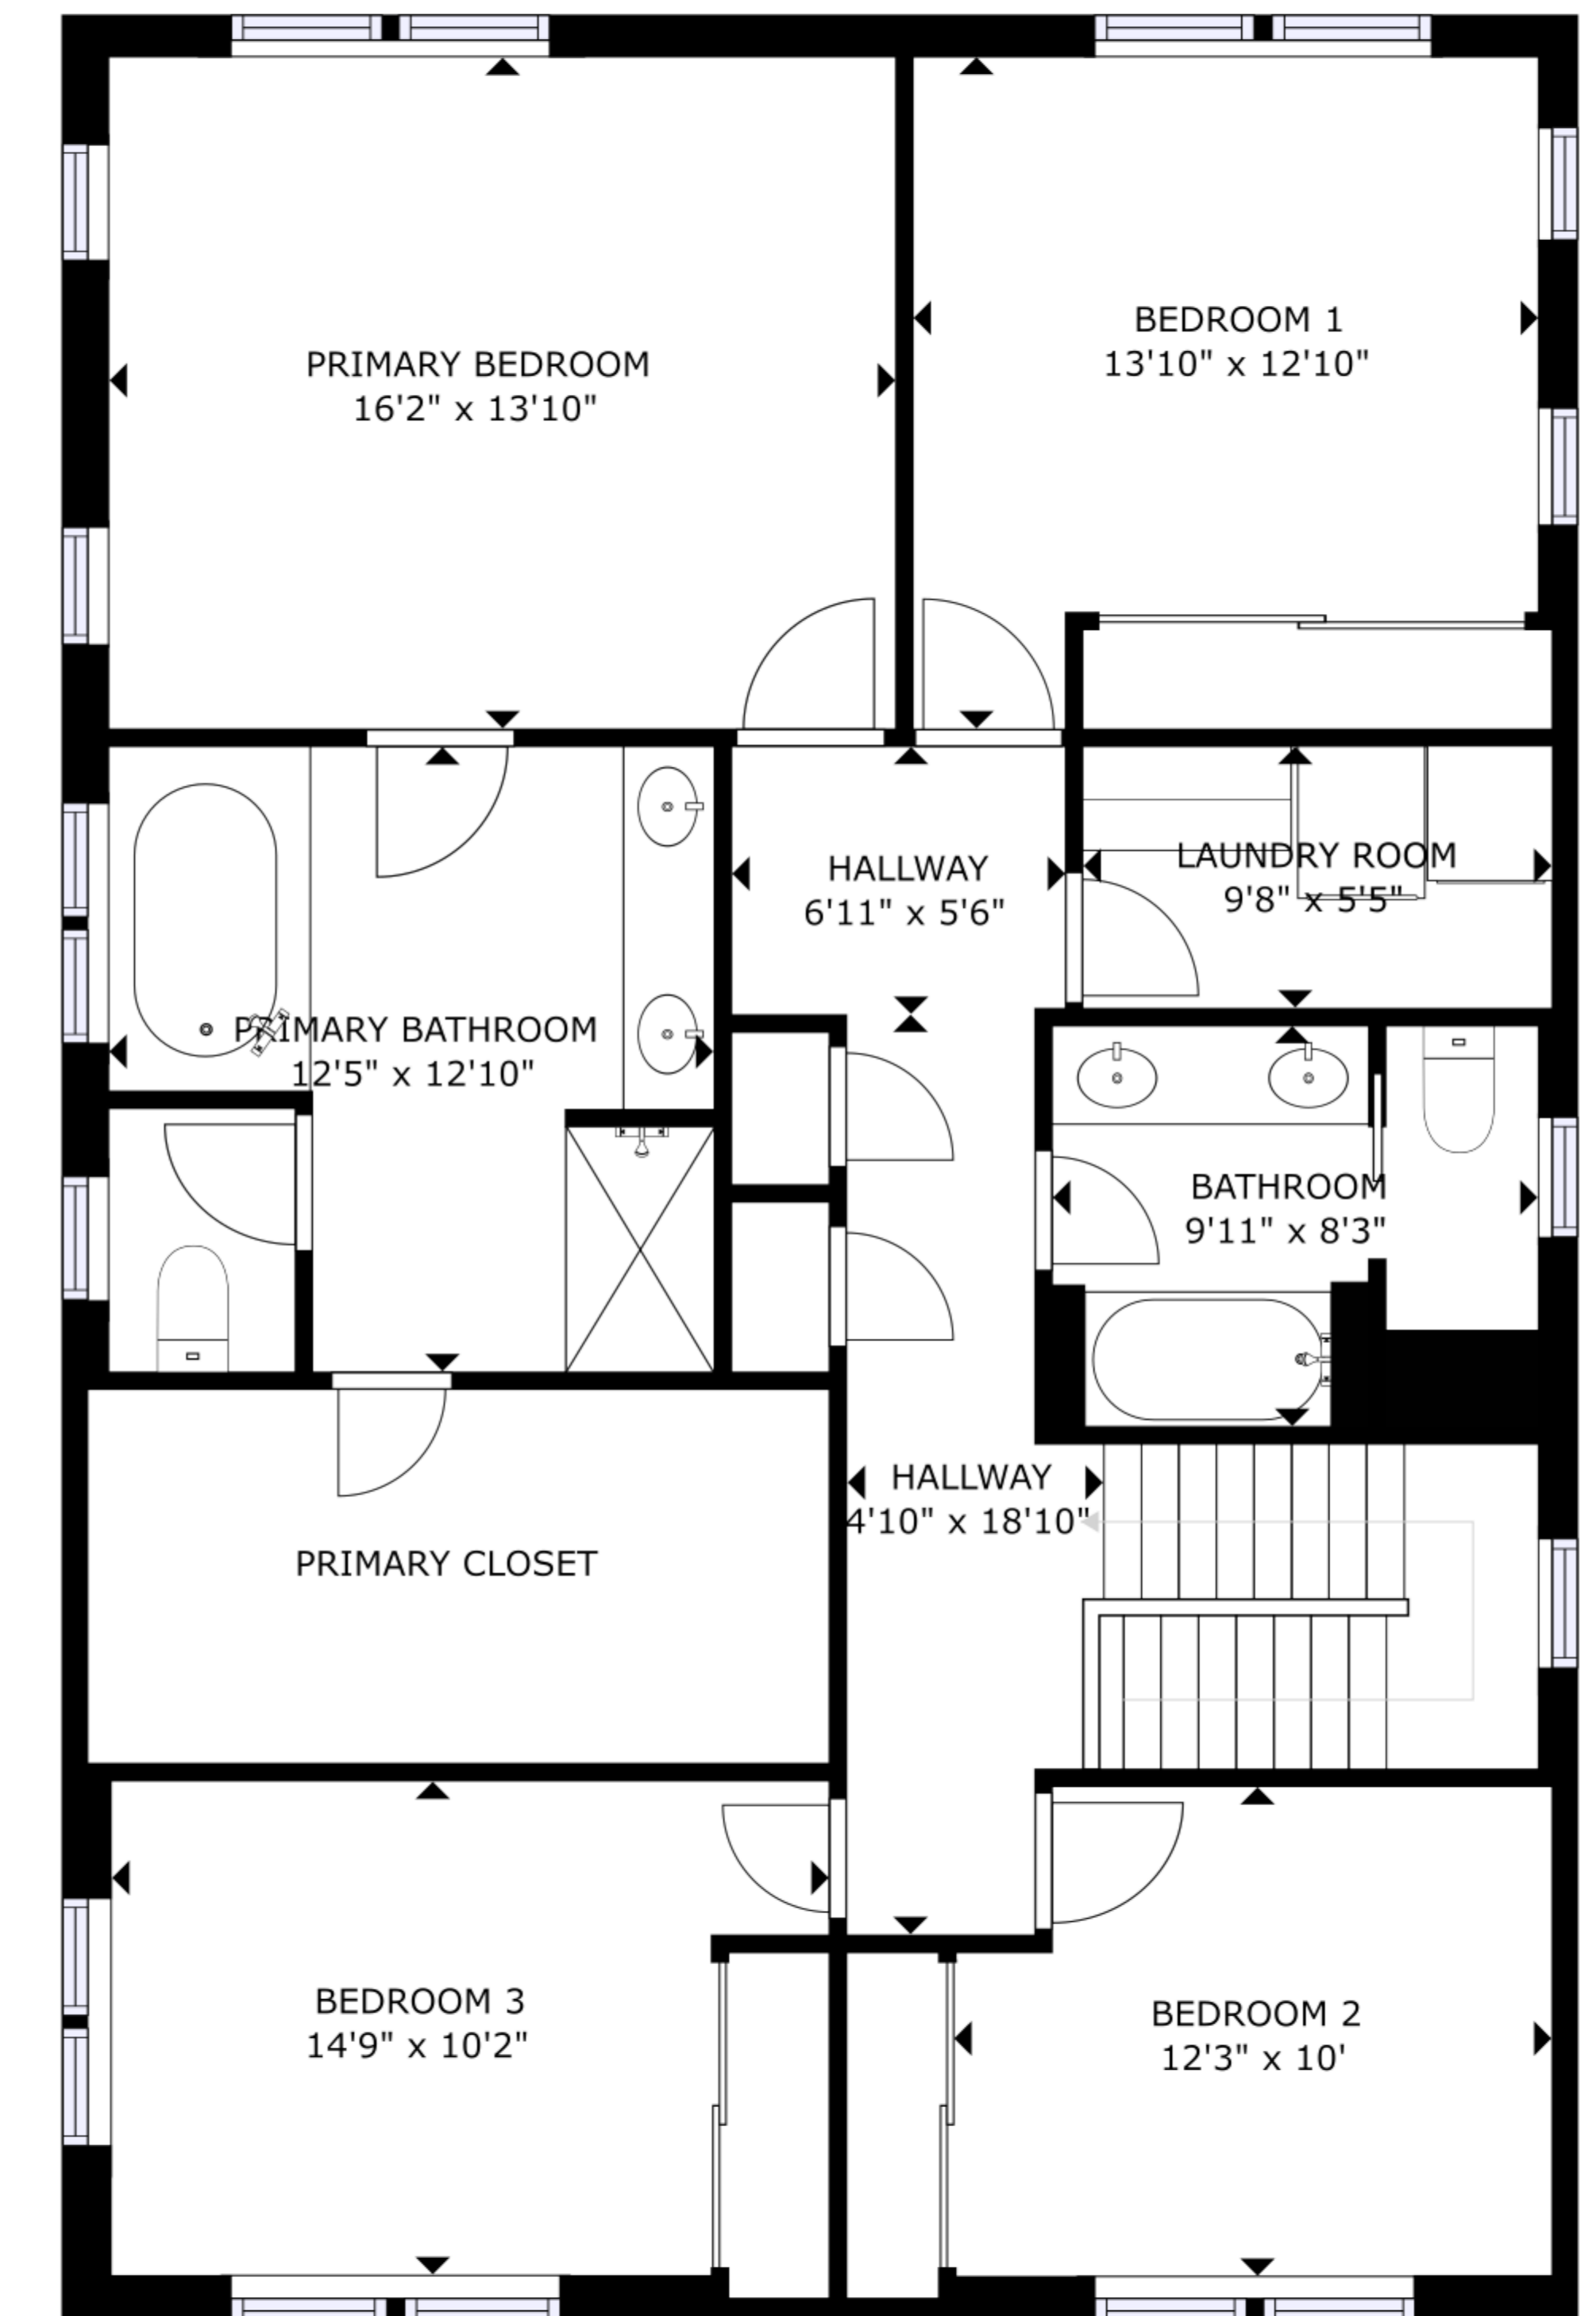

FLOOR 1

FLOOR 2

FLOOR 3

GROSS INTERNAL AREA  
 FLOOR 1: 1296 sq ft, FLOOR 2: 1437 sq ft, FLOOR 3: 1341 sq ft  
 TOTAL: 4074 sq ft

SIZES AND DIMENSIONS ARE APPROXIMATE, ACTUAL MAY VARY.