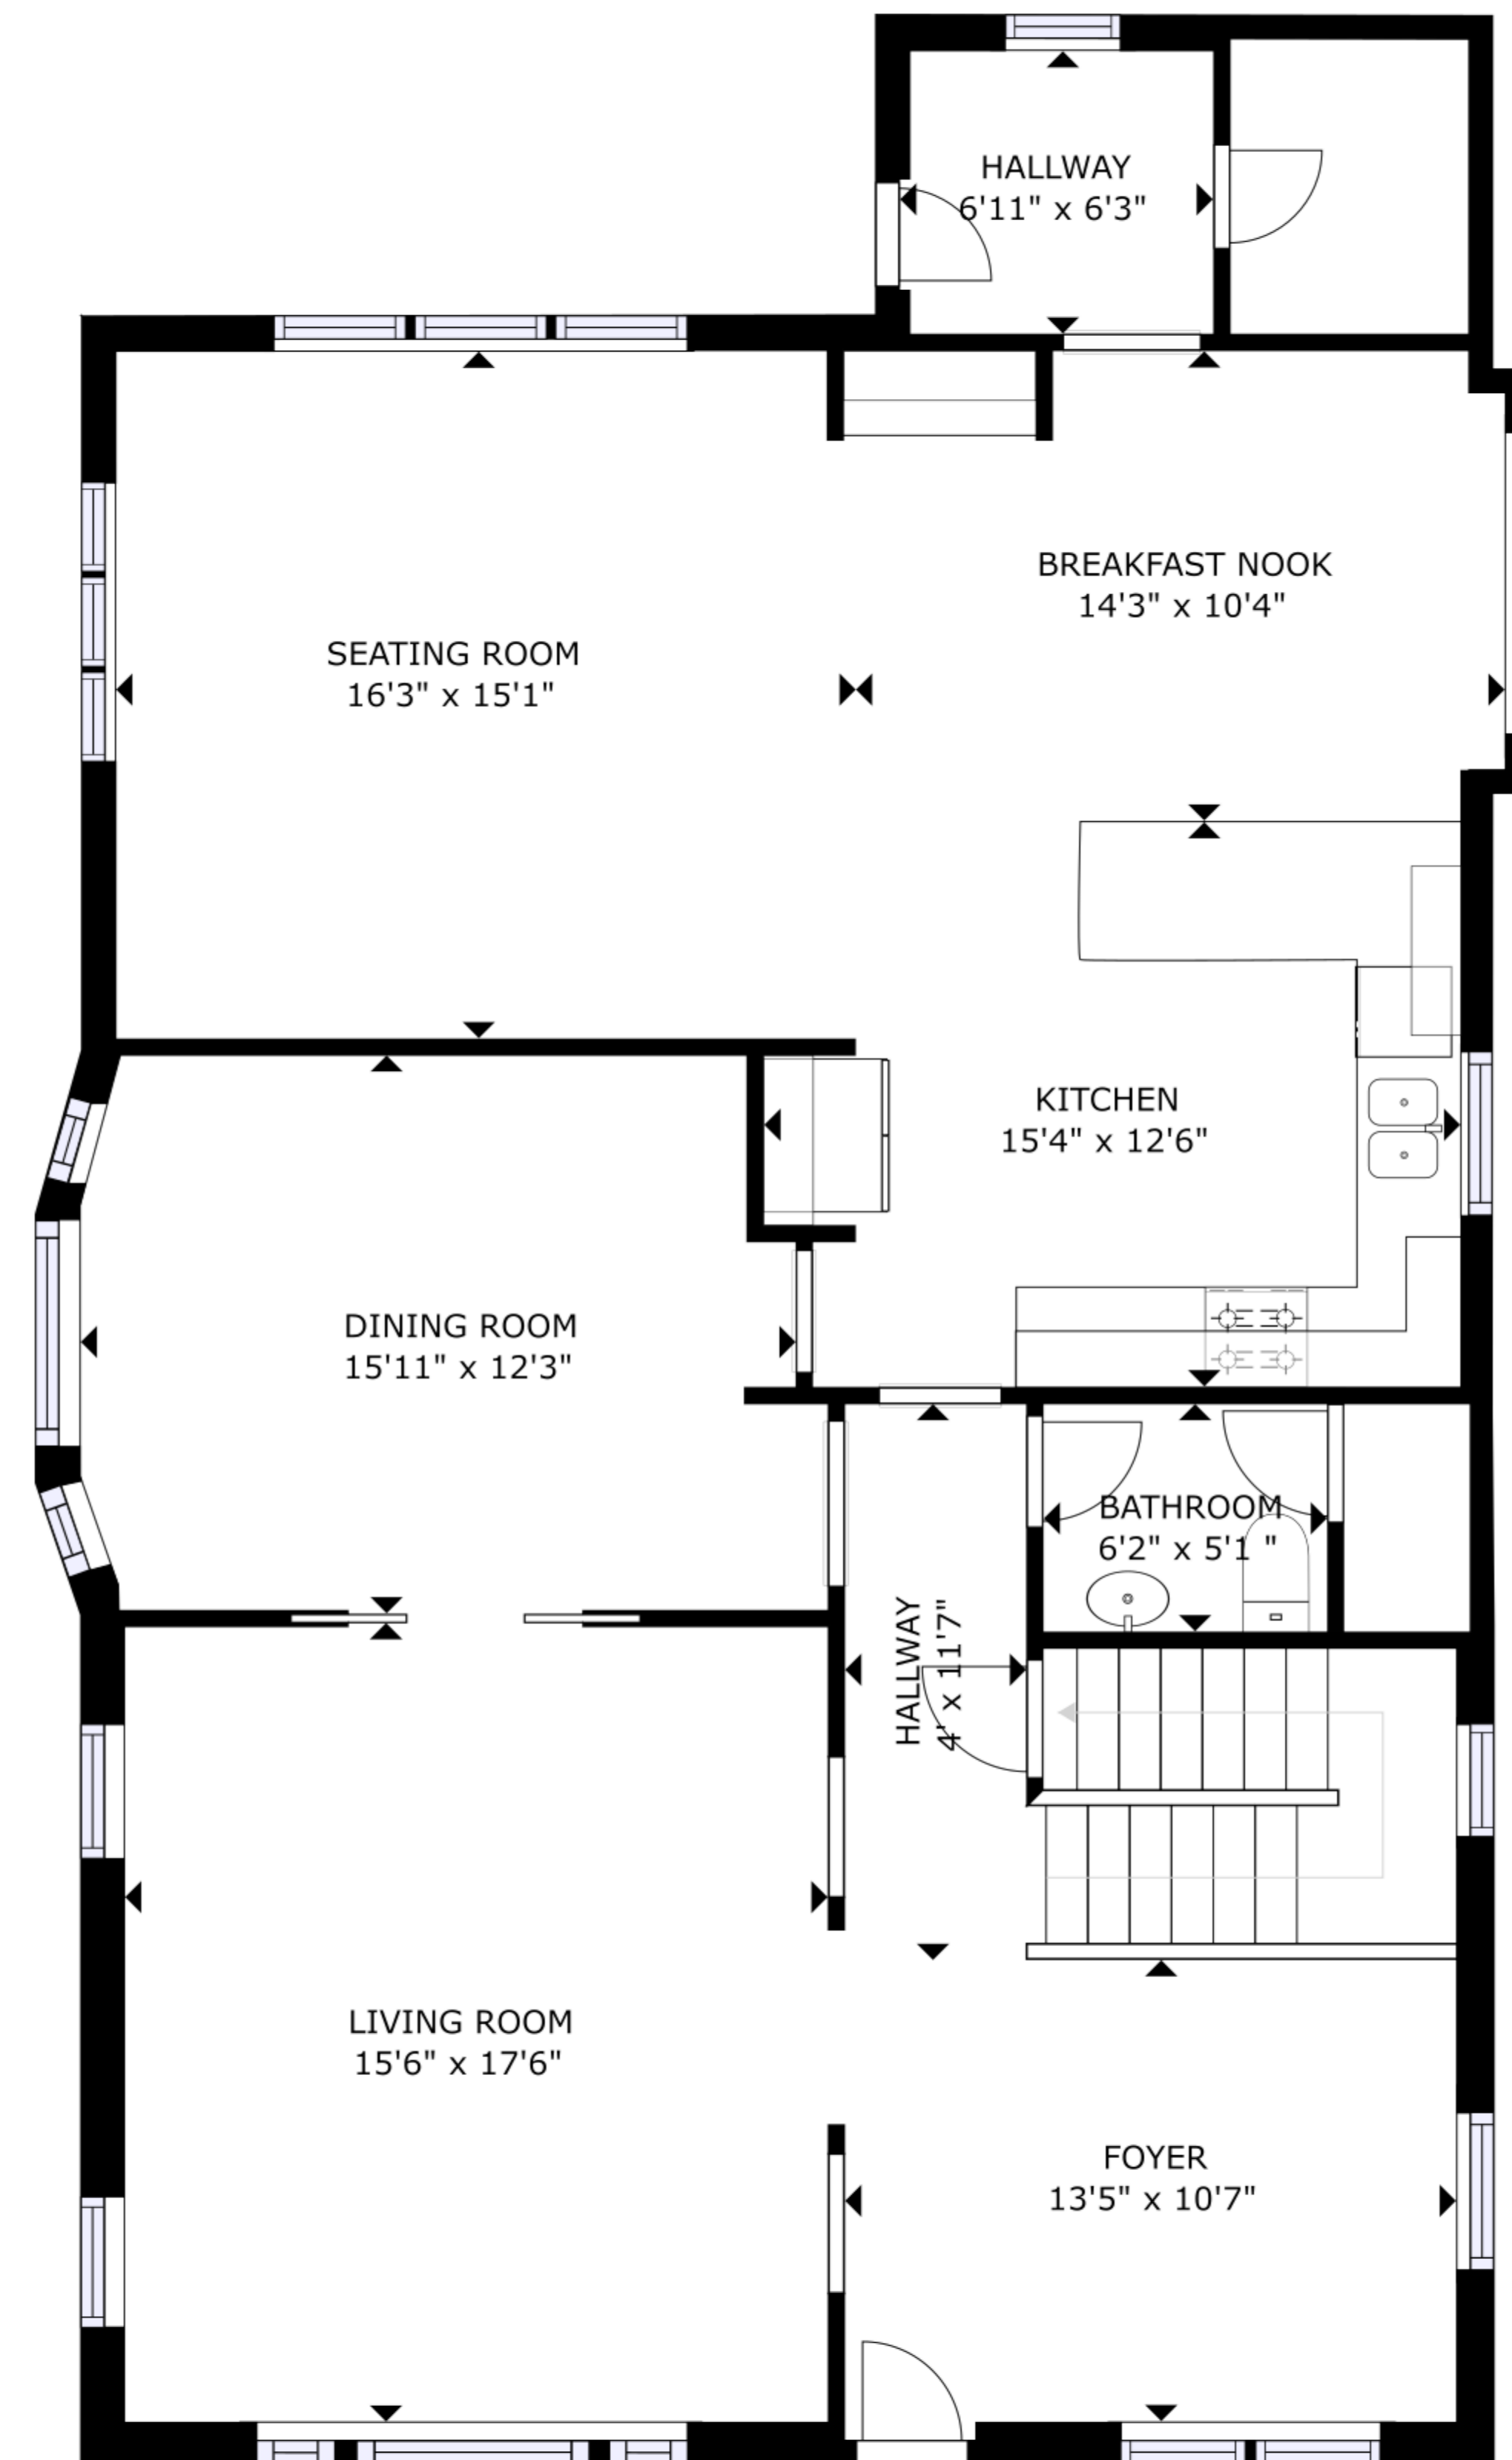

FLOOR 1

FLOOR 2

FLOOR 3

GROSS INTERNAL AREA  
 FLOOR 1: 1296 sq ft, FLOOR 2: 1437 sq ft, FLOOR 3: 1341 sq ft  
 TOTAL: 4074 sq ft

SIZES AND DIMENSIONS ARE APPROXIMATE, ACTUAL MAY VARY.