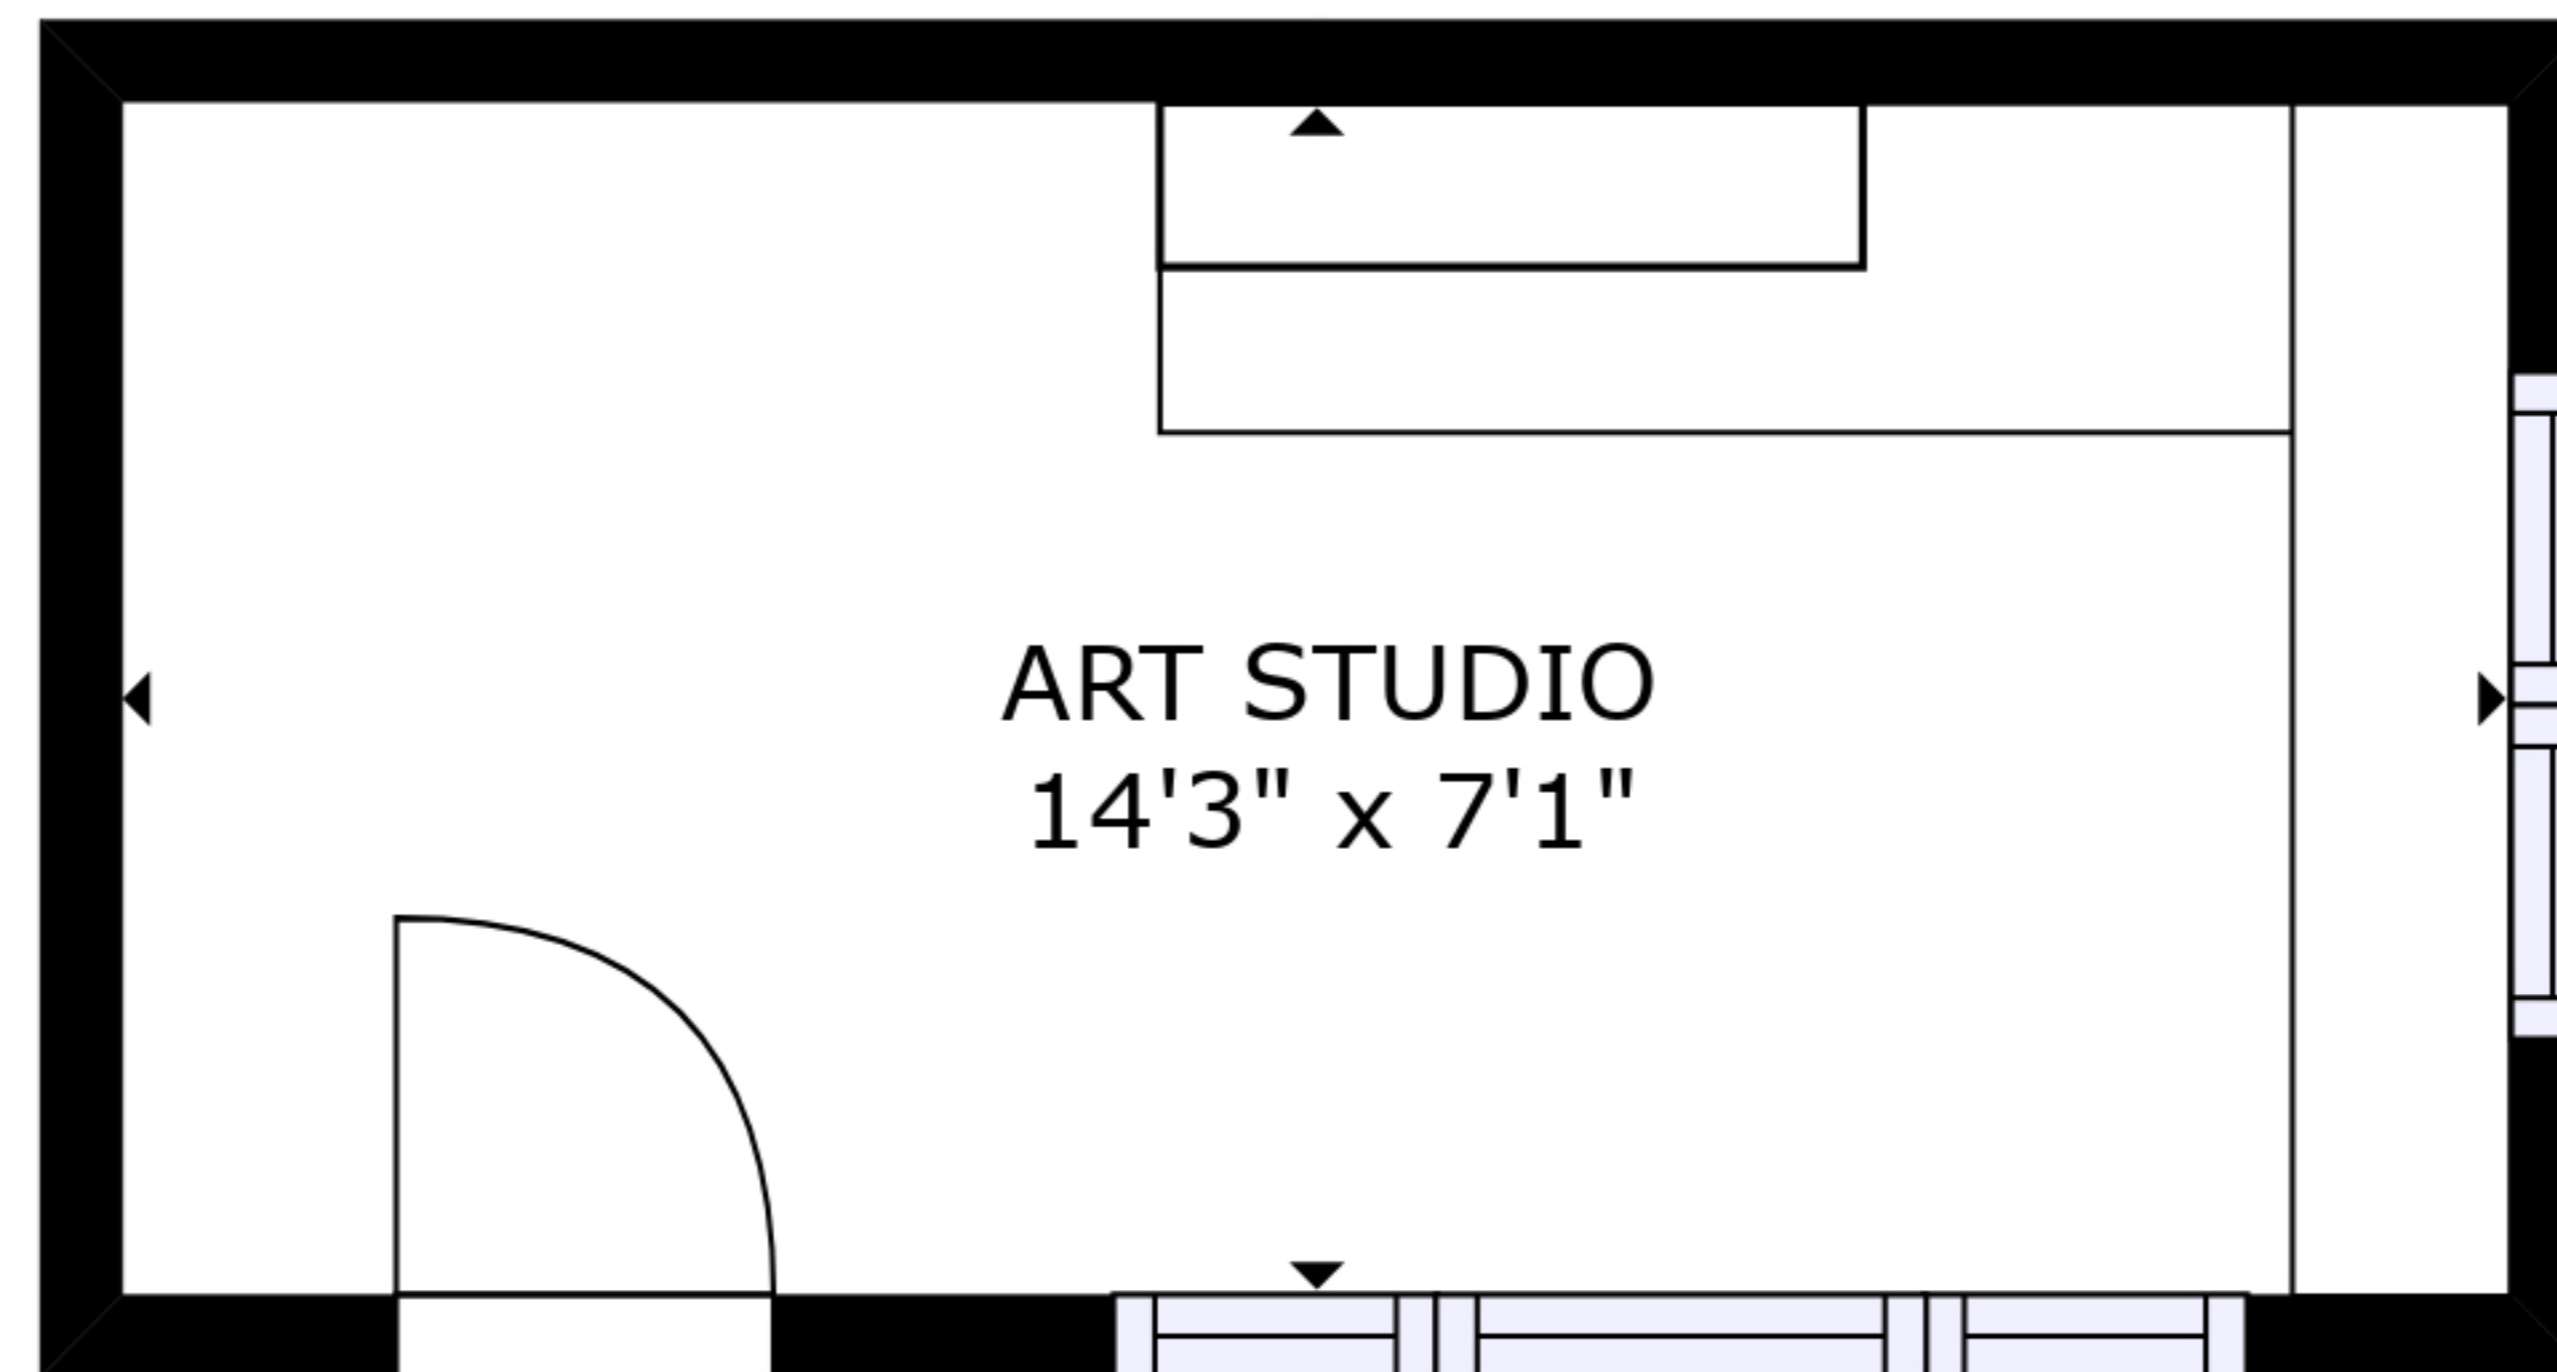

STORAGE LOFT

FLOOR 1

GROSS INTERNAL AREA  
FLOOR 1: 120 sq. ft  
EXCLUDED AREA: LOFT STORAGE  
REDUCED HEADROOM BELOW 1.5M: 56 sq.ft  
TOTAL: 120 sq. ft

SIZES AND DIMENSIONS ARE APPROXIMATE, ACTUAL MAY VARY.