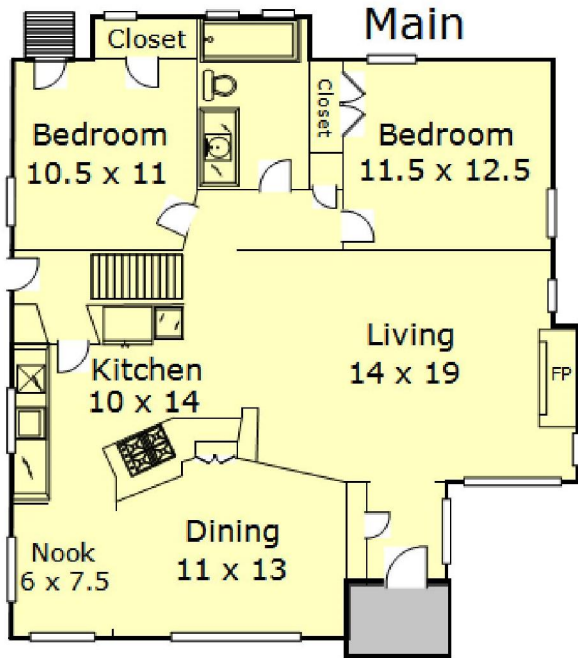

3132 NE 42nd Ave, Portland, OR 97213

Main	1132 Sq. Ft.
Upper	634 Sq. Ft.
Lower	885 Sq. Ft.
<b>Total</b>	<b>2651 Sq. Ft.</b>

Detached Garage	216 Sq. Ft.
-----------------	-------------

Home measurement provided by: