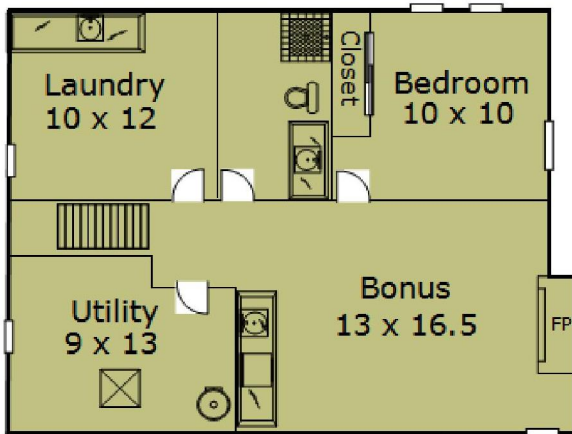

3132 NE 42nd Ave, Portland, OR 97213

Main	1132 Sq. Ft.
Upper	634 Sq. Ft.
Lower	885 Sq. Ft.
<b>Total</b>	<b>2651 Sq. Ft.</b>

Detached Garage	216 Sq. Ft.
-----------------	-------------

Home measurement provided by: