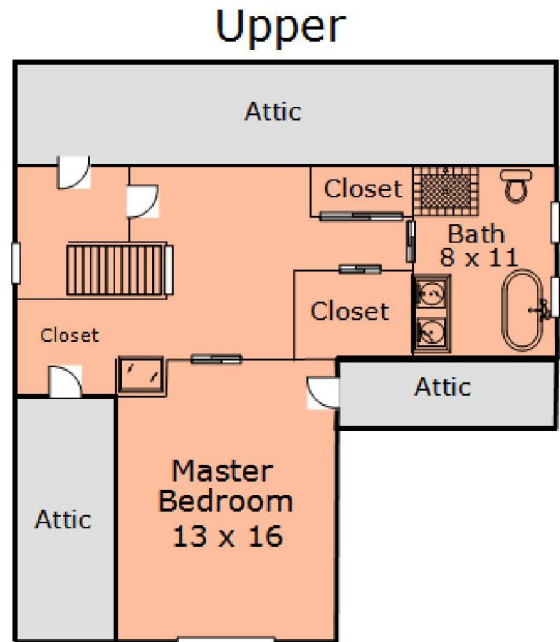

3132 NE 42nd Ave, Portland, OR 97213

Main	1132 Sq. Ft.
Upper	634 Sq. Ft.
Lower	885 Sq. Ft.
<b>Total</b>	<b>2651 Sq. Ft.</b>

Detached Garage	216 Sq. Ft.
-----------------	-------------

Home measurement provided by: