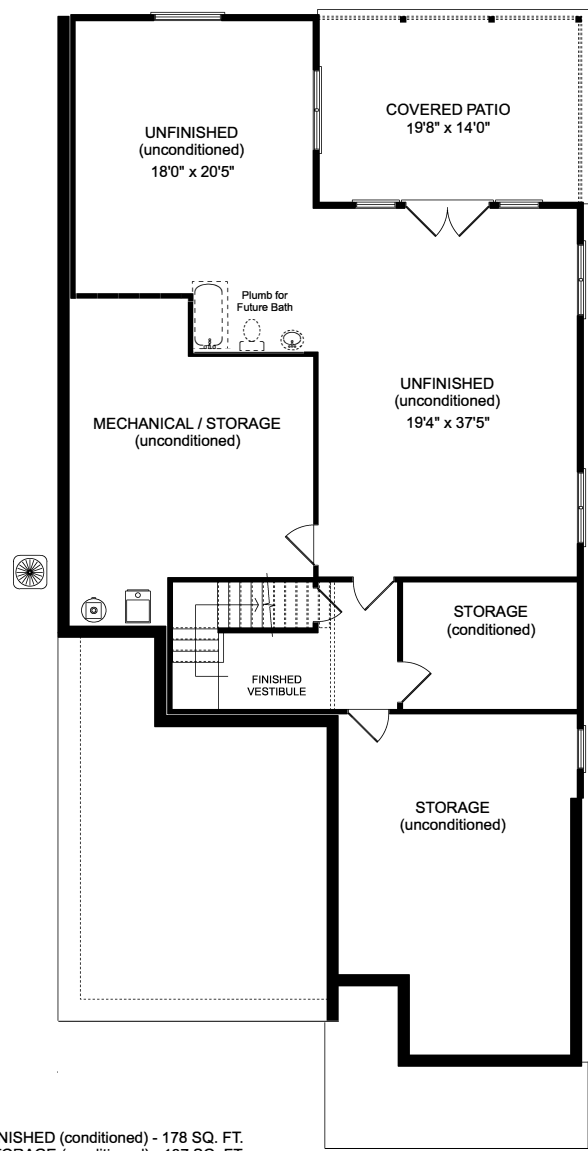

LOREN

CHEROKEE BLUFFS

Harrison Front Elevation

LOREN

CHEROKEE BLUFFS

Harrison Basement - Lot 27

HEATED - 2130 SQ. FT.
 REAR PATIO - 275 SQ. FT.
 GARAGE - 543 SQ. FT.
 REV: MDL 08/07/22

LOREN

CHEROKEE BLUFFS Harrison II Basement - Lot 27

FINISHED (conditioned) - 178 SQ. FT.
STORAGE (conditioned) - 137 SQ. FT.
UNFINISHED (unconditioned) - 1871 SQ. FT.
COVERED PATIO - 275 SQ. FT.
REV: MDL 11/13/22