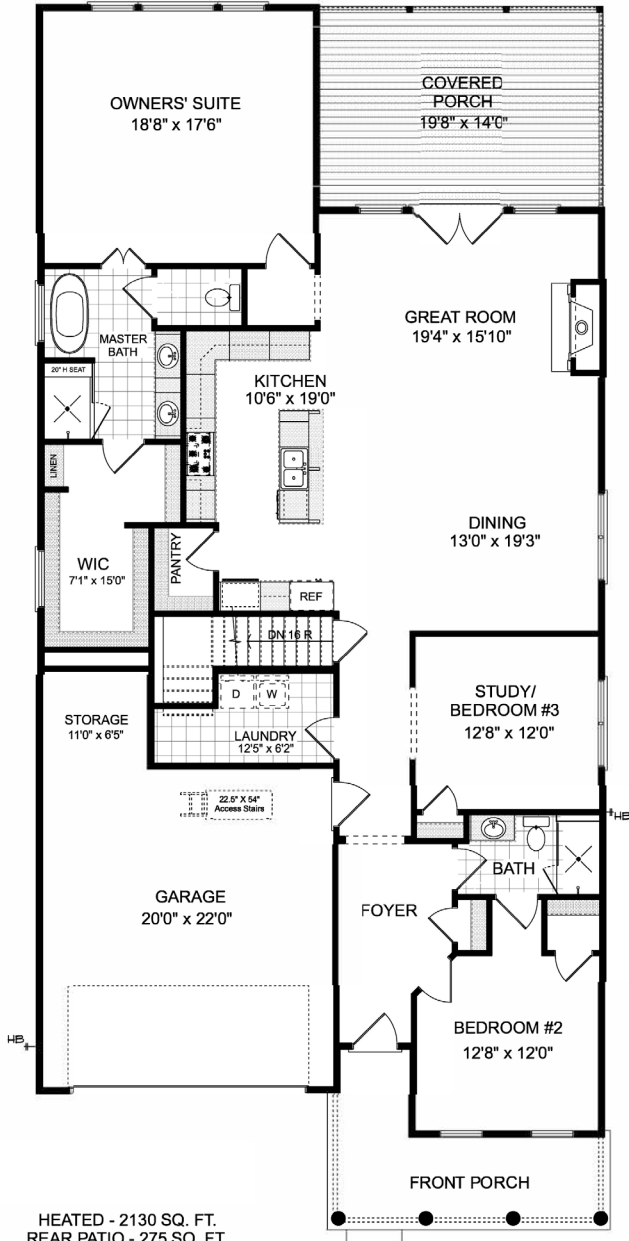

LOREN

CHEROKEE BLUFFS

Harrison Front Elevation

LOREN

CHEROKEE BLUFFS

Harrison Basement - Lot 27

HEATED - 2130 SQ. FT.
 REAR PATIO - 275 SQ. FT.
 GARAGE - 543 SQ. FT.
 REV: MDL 08/07/22

LOREN

CHEROKEE BLUFFS Harrison II Basement - Lot 27

FINISHED (conditioned) - 178 SQ. FT.
STORAGE (conditioned) - 137 SQ. FT.
UNFINISHED (unconditioned) - 1871 SQ. FT.
COVERED PATIO - 275 SQ. FT.
REV: MDL 11/13/22