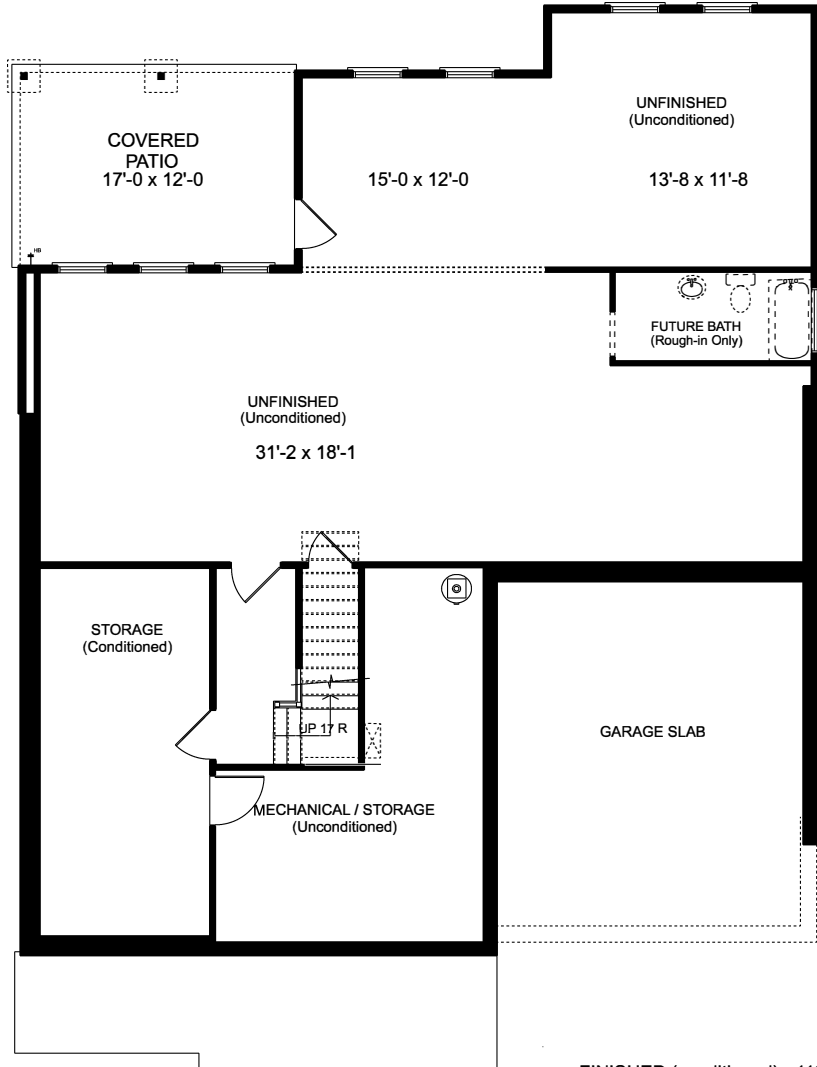

## CHEROKEE BLUFFS Emerson Basement

FIRST FLOOR (Heated) - 2050 SQ. FT.  
GARAGE - 448 SQ. FT.  
REV: MDL 11/13/22

\*Floorplan may be flipped based upon the corresponding lot.

## Emerson Basement

FINISHED (conditioned) - 119 SQ. FT.  
UNFINISHED (unconditioned) - 1617 SQ. FT.  
STORAGE (conditioned) - 249 SQ. FT.  
REV: MDL 11/13/22

\*Floorplan may be flipped based upon the corresponding lot.