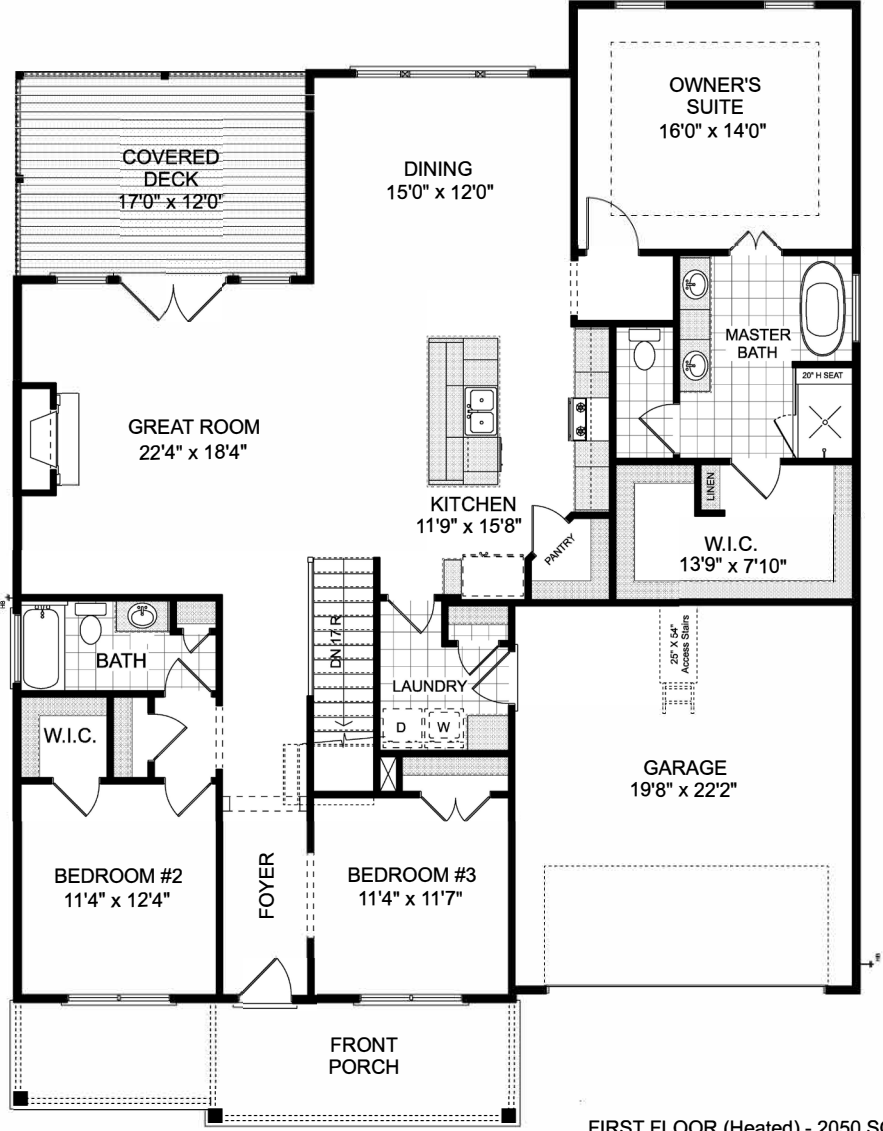

# LOREN

## CHEROKEE BLUFFS Emerson Basement

FIRST FLOOR (Heated) - 2050 SQ. FT.  
GARAGE - 448 SQ. FT.  
REV: MDL 11/13/22

\*Floorplan may be flipped based upon the corresponding lot.

## Emerson Basement

FINISHED (conditioned) - 119 SQ. FT.  
UNFINISHED (unconditioned) - 1617 SQ. FT.  
STORAGE (conditioned) - 249 SQ. FT.  
REV: MDL 11/13/22

\*Floorplan may be flipped based upon the corresponding lot.