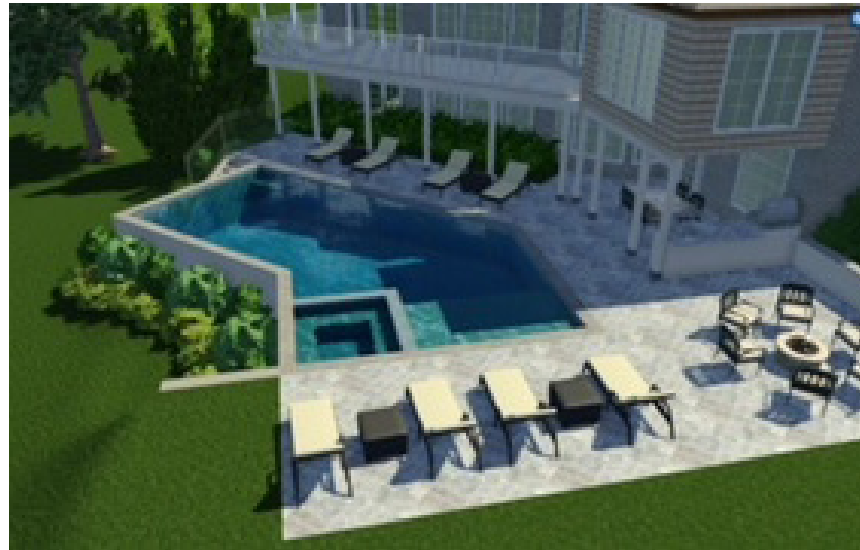

2815 Manor Drive

Proposed Pool Design Provided By Neptune Pools.

Images provided for illustration purposes only.

POOL BUILDER INFO:
 NEPTUNE POOLS INC
 4505 BAMFORD DRIVE
 SUGAR HILL GA 30518
 770-831-5420