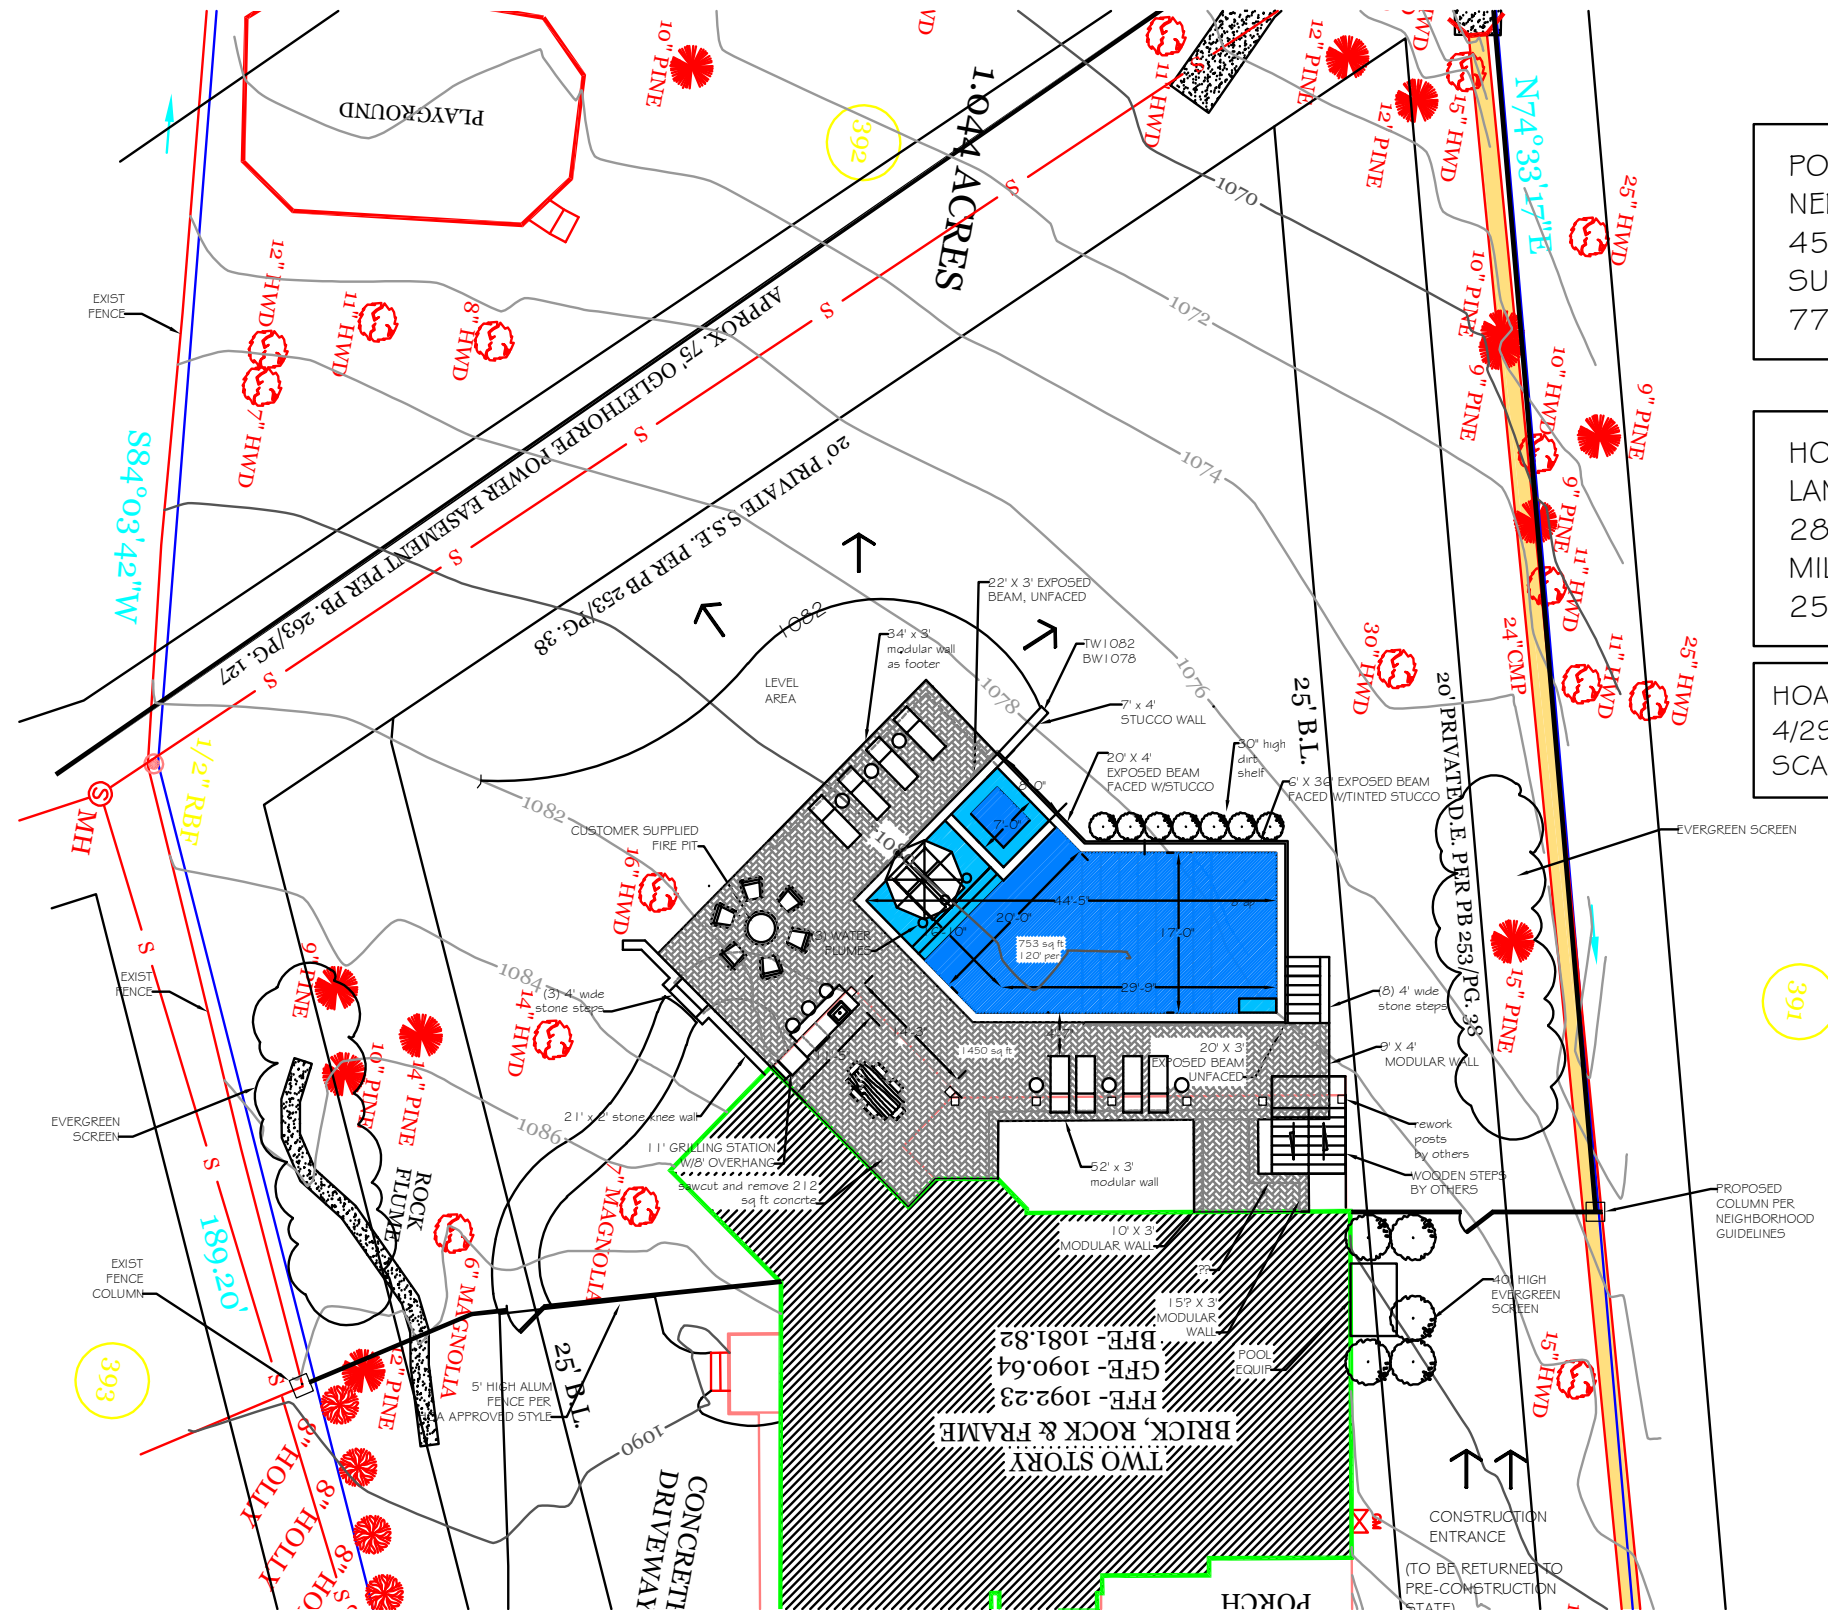

2815 Manor Drive

Proposed Pool Design Provided By Neptune Pools.

Images provided for illustration purposes only.

POOL BUILDER INFO:
 NEPTUNE POOLS INC
 4505 BAMFORD DRIVE
 SUGAR HILL GA 30518
 770-831-5420

HOMEOWNER INFO:
 LANCE JEFFREYS
 2815 MANOR BRIDGE DR
 MILTON GA 30004
 256-468-6711

HOA PLAN BY CHRIS WUJCIK
 4/29/22
 SCALE: 1" = 10'-0"