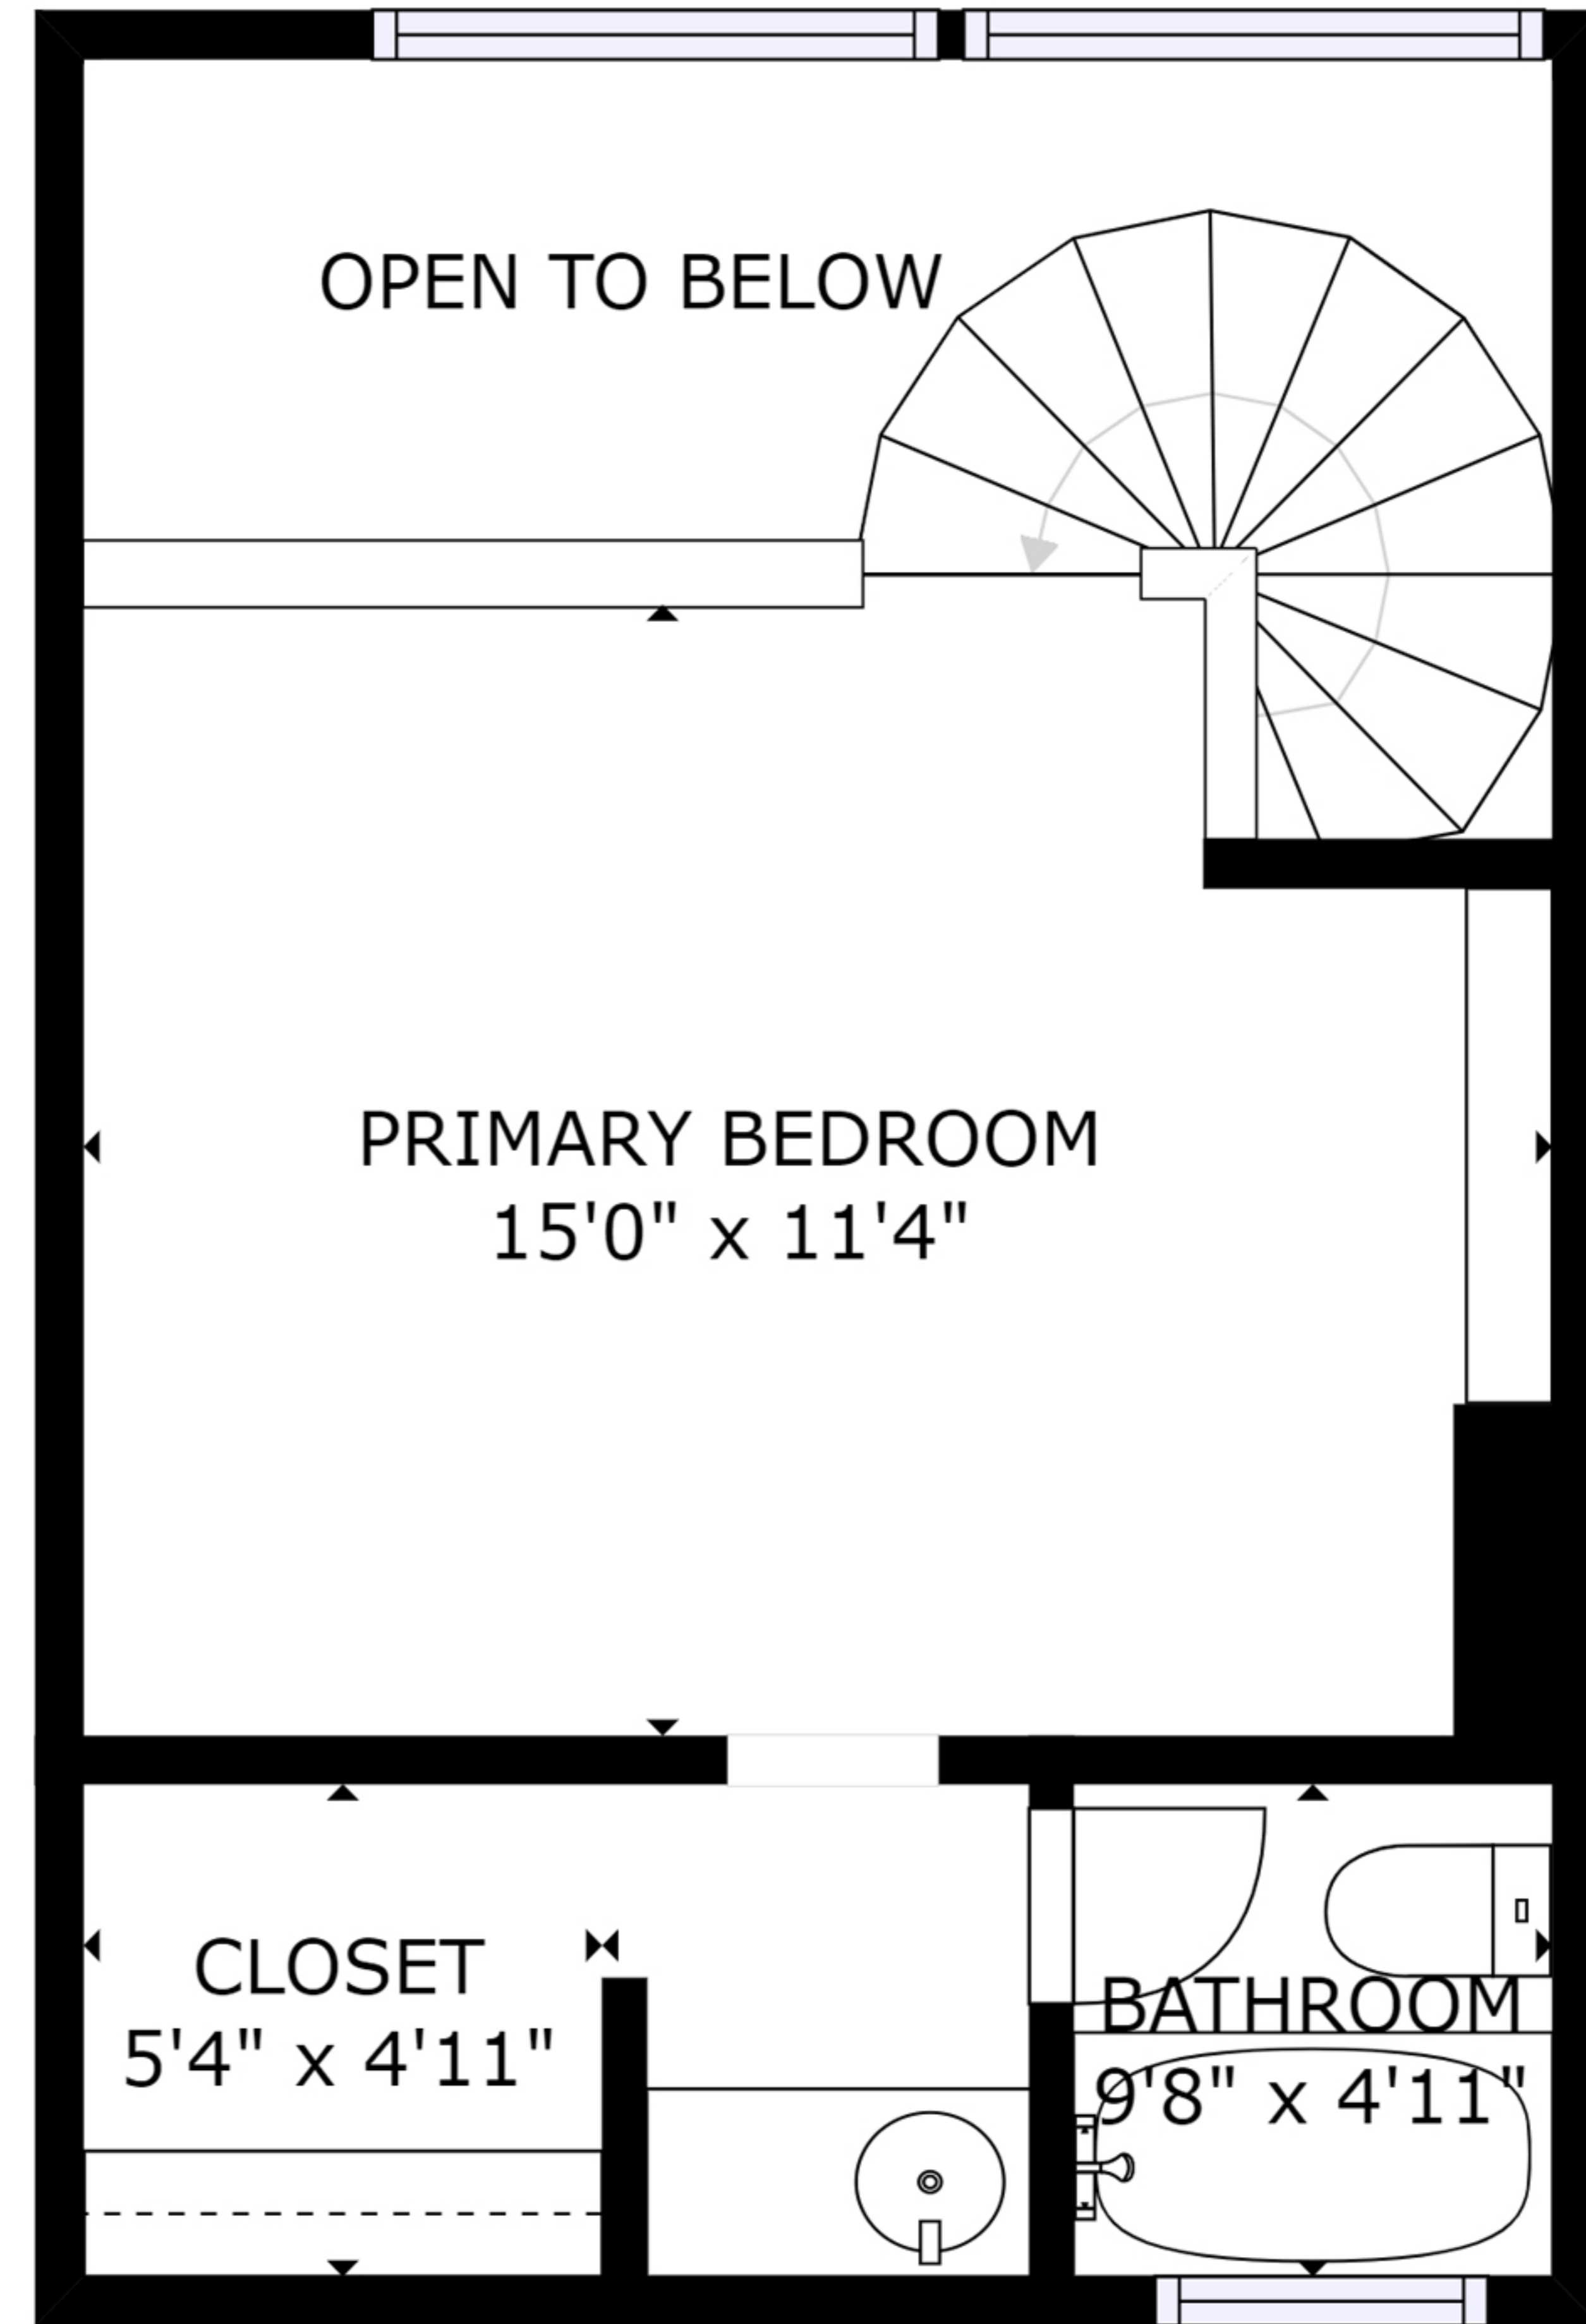

FLOOR 1

FLOOR 2

GROSS INTERNAL AREA  
 FLOOR 1: 360 sq. ft, FLOOR 2: 285 sq. ft  
 TOTAL: 645 sq. ft

SIZES AND DIMENSIONS ARE APPROXIMATE, ACTUAL MAY VARY.