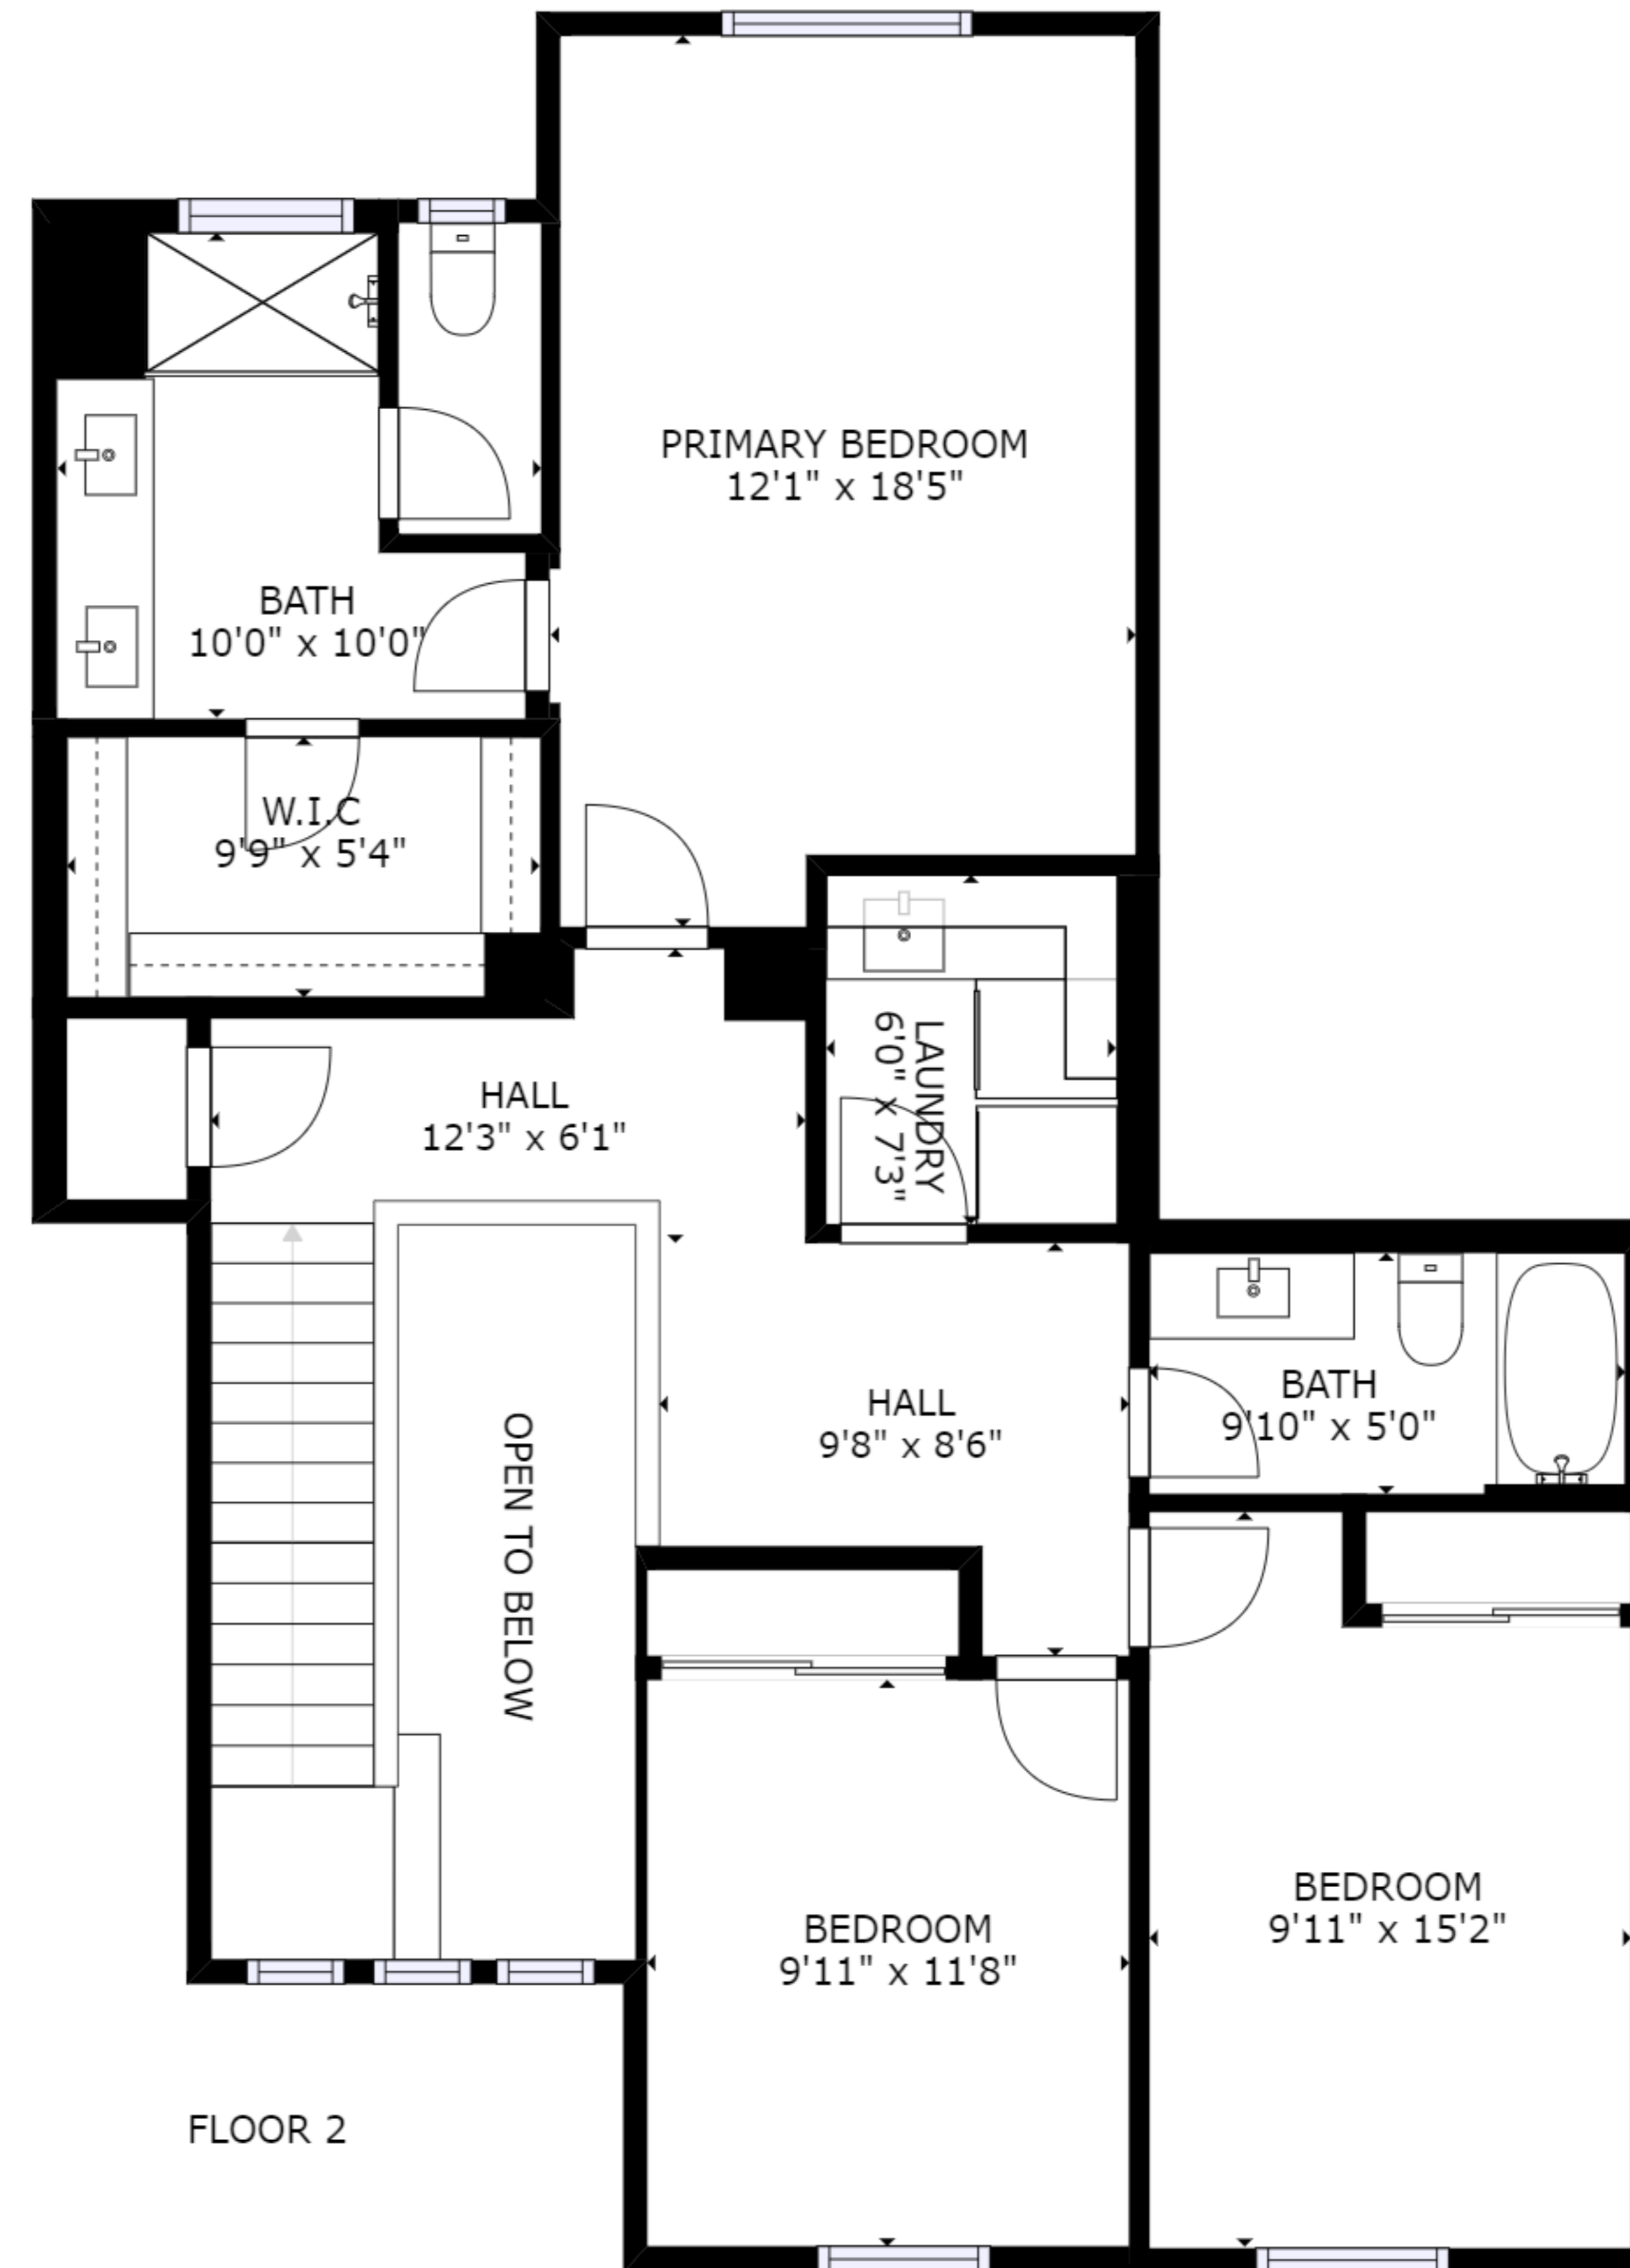

FLOOR 1

FLOOR 2

GROSS INTERNAL AREA
 FLOOR 1: 625 sq. ft, FLOOR 2: 987 sq. ft
 EXCLUDED AREAS: , PATIO: 297 sq. ft
 TOTAL: 1612 sq. ft

SIZES AND DIMENSIONS ARE APPROXIMATE, ACTUAL MAY VARY.