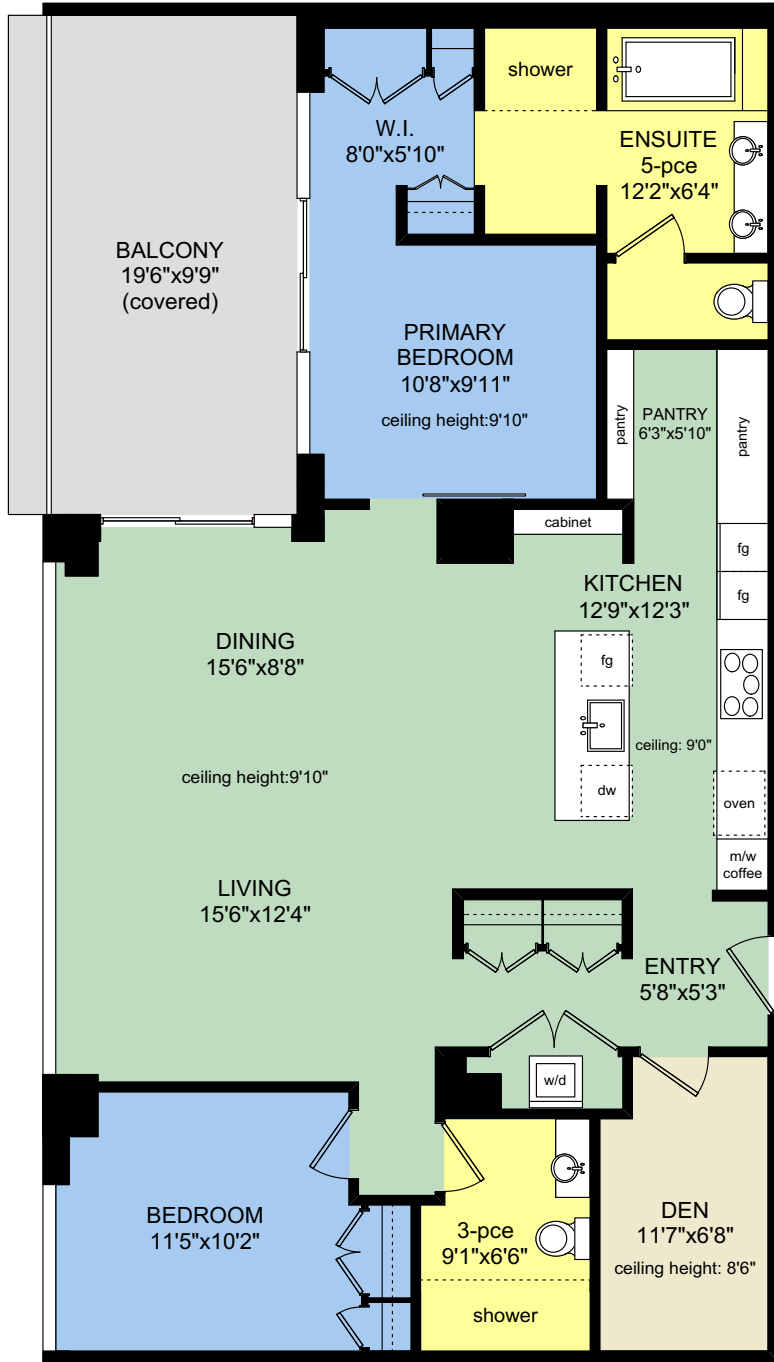

506 - 770 FISGARD STREET

UNIT 506
 1312 SQ.FT
 Strata Total

NOTE: The room name labels/sizes are for viewing reference only. They are not to be used for calculating total square footage.

	FINISHED SQ. FT.	UNFINISHED SQ. FT.	TOTAL SQ. FT.
UNIT 506	1312	0	1312
TOTAL	1312	0	1312
BALCONY	0	190	190

PREPARED FOR THE EXCLUSIVE USE OF
 NIELS MADSEN & DAVID LANGLOIS,
 PERSONAL REAL ESTATE CORPORATION,
 MACDONALD REALTY Ltd.

MEASURED ON: 10/16/21
 DRAWING FILE: 18085

Taf Measure VICTORIA, B.C.
 Ph. 883.8894
 www.tafemeasure.com