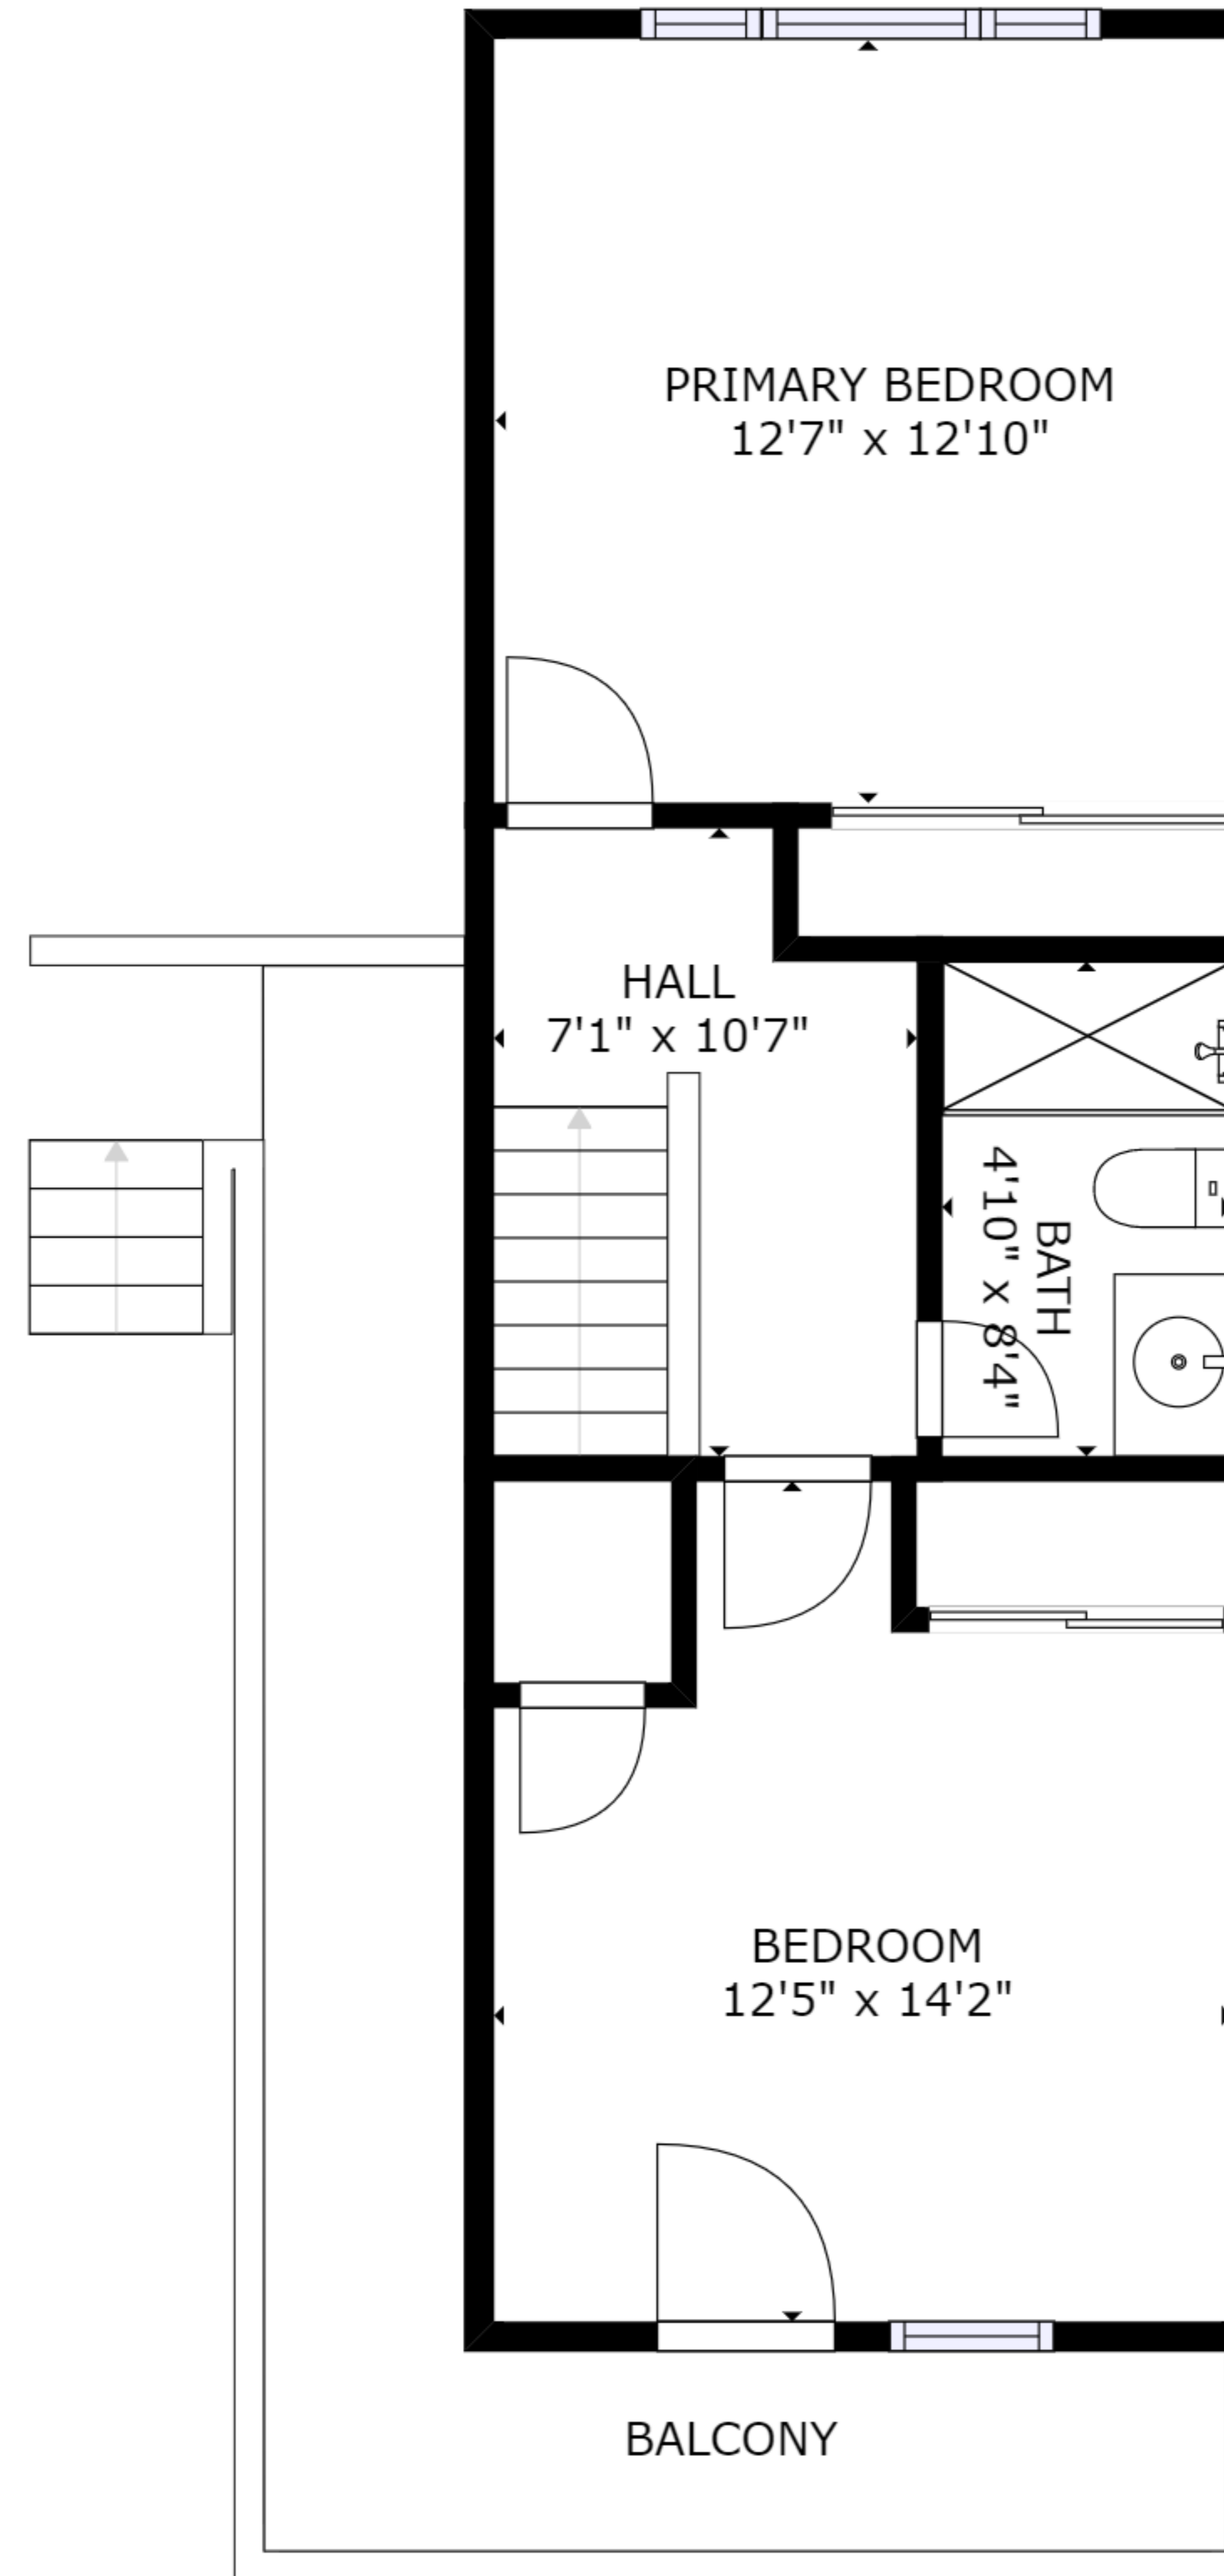

FLOOR 1

FLOOR 2

GROSS INTERNAL AREA
 FLOOR 1: 413 sq. ft, FLOOR 2: 480 sq. ft
 EXCLUDED AREAS: , BALCONY: 189 sq. ft
 TOTAL: 892 sq. ft

SIZES AND DIMENSIONS ARE APPROXIMATE, ACTUAL MAY VARY.