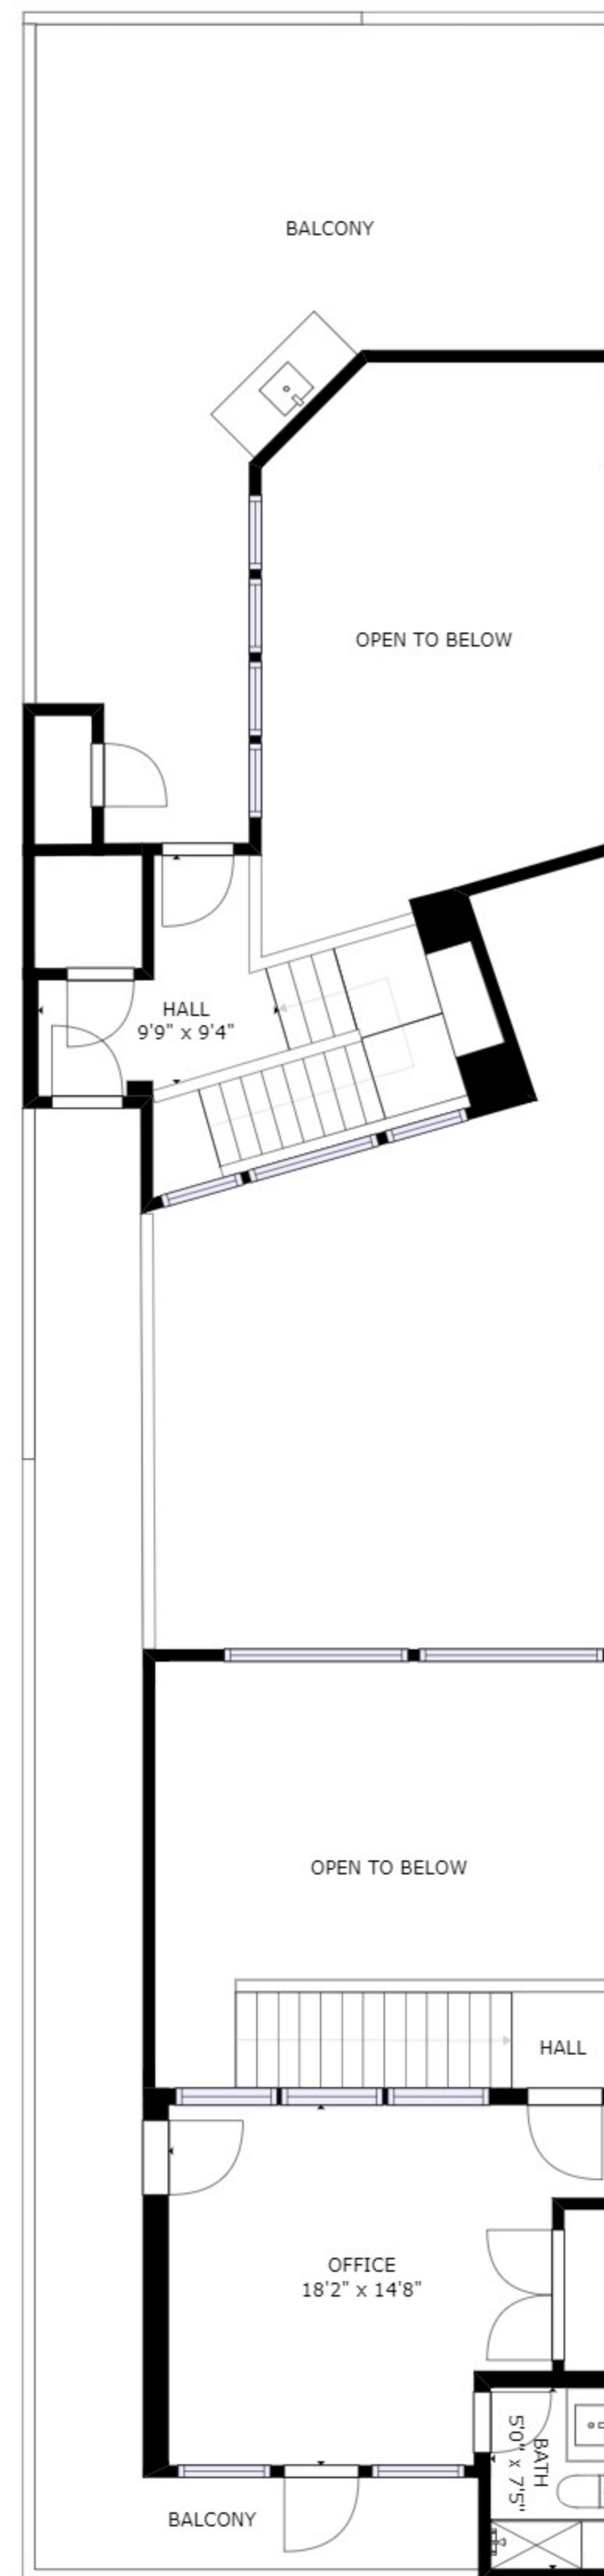

GROSS INTERNAL AREA  
 FLOOR 1: 1341 sq. ft, FLOOR 2: 1283 sq. ft  
 FLOOR 3: 557 sq. ft, EXCLUDED AREAS:  
 PATIO: 494 sq. ft, BALCONY: 497 sq. ft  
 TOTAL: 3181 sq. ft

SIZES AND DIMENSIONS ARE APPROXIMATE, ACTUAL MAY VARY.