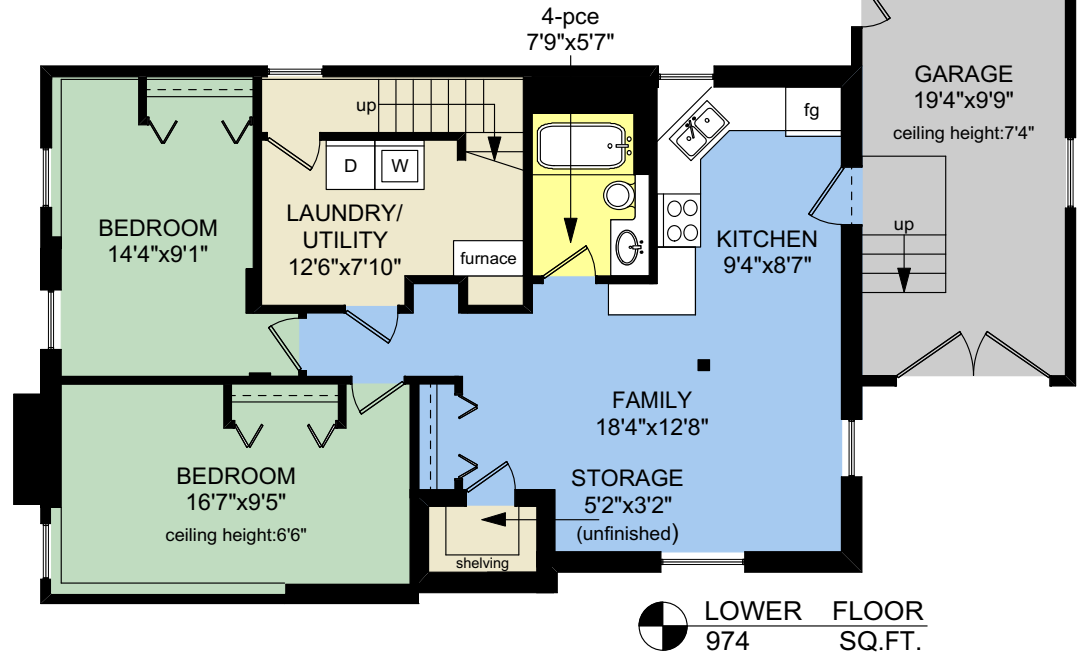

# 1126 LYALL STREET

DETACHED SUITE  
449 SQ.FT.

NOTE: The room name labels/sizes are for viewing reference only. They are not to be used for calculating total square footage.

	FINISHED SQ. FT.	UNFINISHED SQ. FT.	TOTAL SQ. FT.
MAIN	972	0	972
LOWER	946	28	974
TOTAL	1918	28	1946
SUITE	449	0	449
GARAGE	0	218	218
DECK	0	449	449

PREPARED FOR THE EXCLUSIVE USE OF  
NIELS MADSEN & DAVID LANGLOIS,  
PERSONAL REAL ESTATE CORPORATION,  
MACDONALD REALTY Ltd.

MEASURED ON: 09/08/21  
DRAWING FILE: 18063

Tafe Measure VICTORIA, B.C.  
Ph. 883.8894  
www.tafemeasure.com