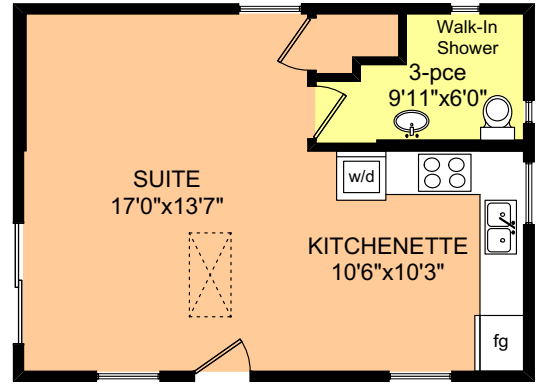

# 1126 LYALL STREET

DETACHED SUITE  
449 SQ.FT.

NOTE: The room name labels/sizes are for viewing reference only. They are not to be used for calculating total square footage.

	FINISHED SQ. FT.	UNFINISHED SQ. FT.	TOTAL SQ. FT.
MAIN	972	0	972
LOWER	946	28	974
TOTAL	1918	28	1946
SUITE	449	0	449
GARAGE	0	218	218
DECK	0	449	449