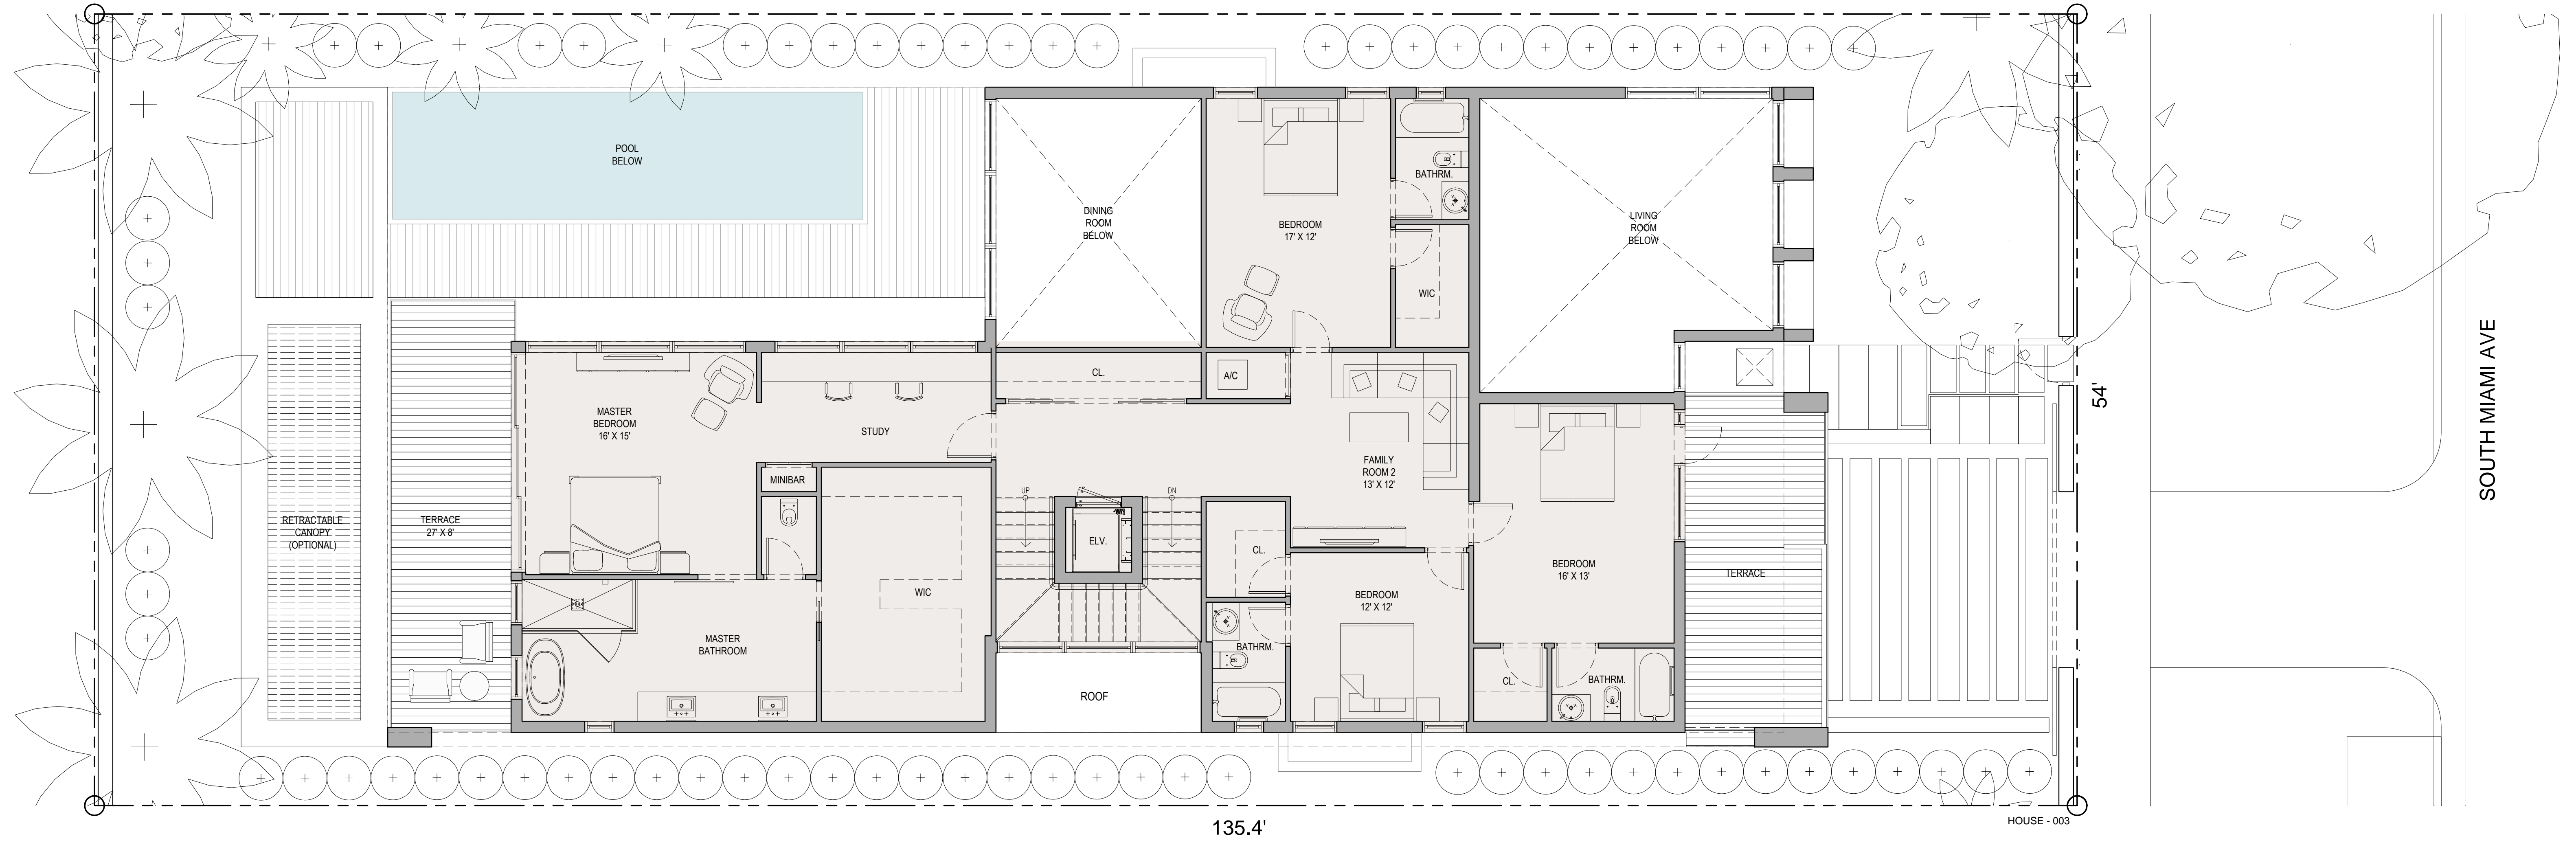

135.4'

HOUSE - 003

54'

SOUTH MIAMI AVE

HOUSE-03
5 BEDROOM, 5.5 BATHROOMS
BASEMENT: 1,775 SF
FIRST FLOOR: 3,239 SF A/C
SECOND FLOOR: 2,340 SF SF A/C
TOTAL: 7,354 SF
ROOF TERRACE: 1,822 SF
TOTAL: 9,176 SF