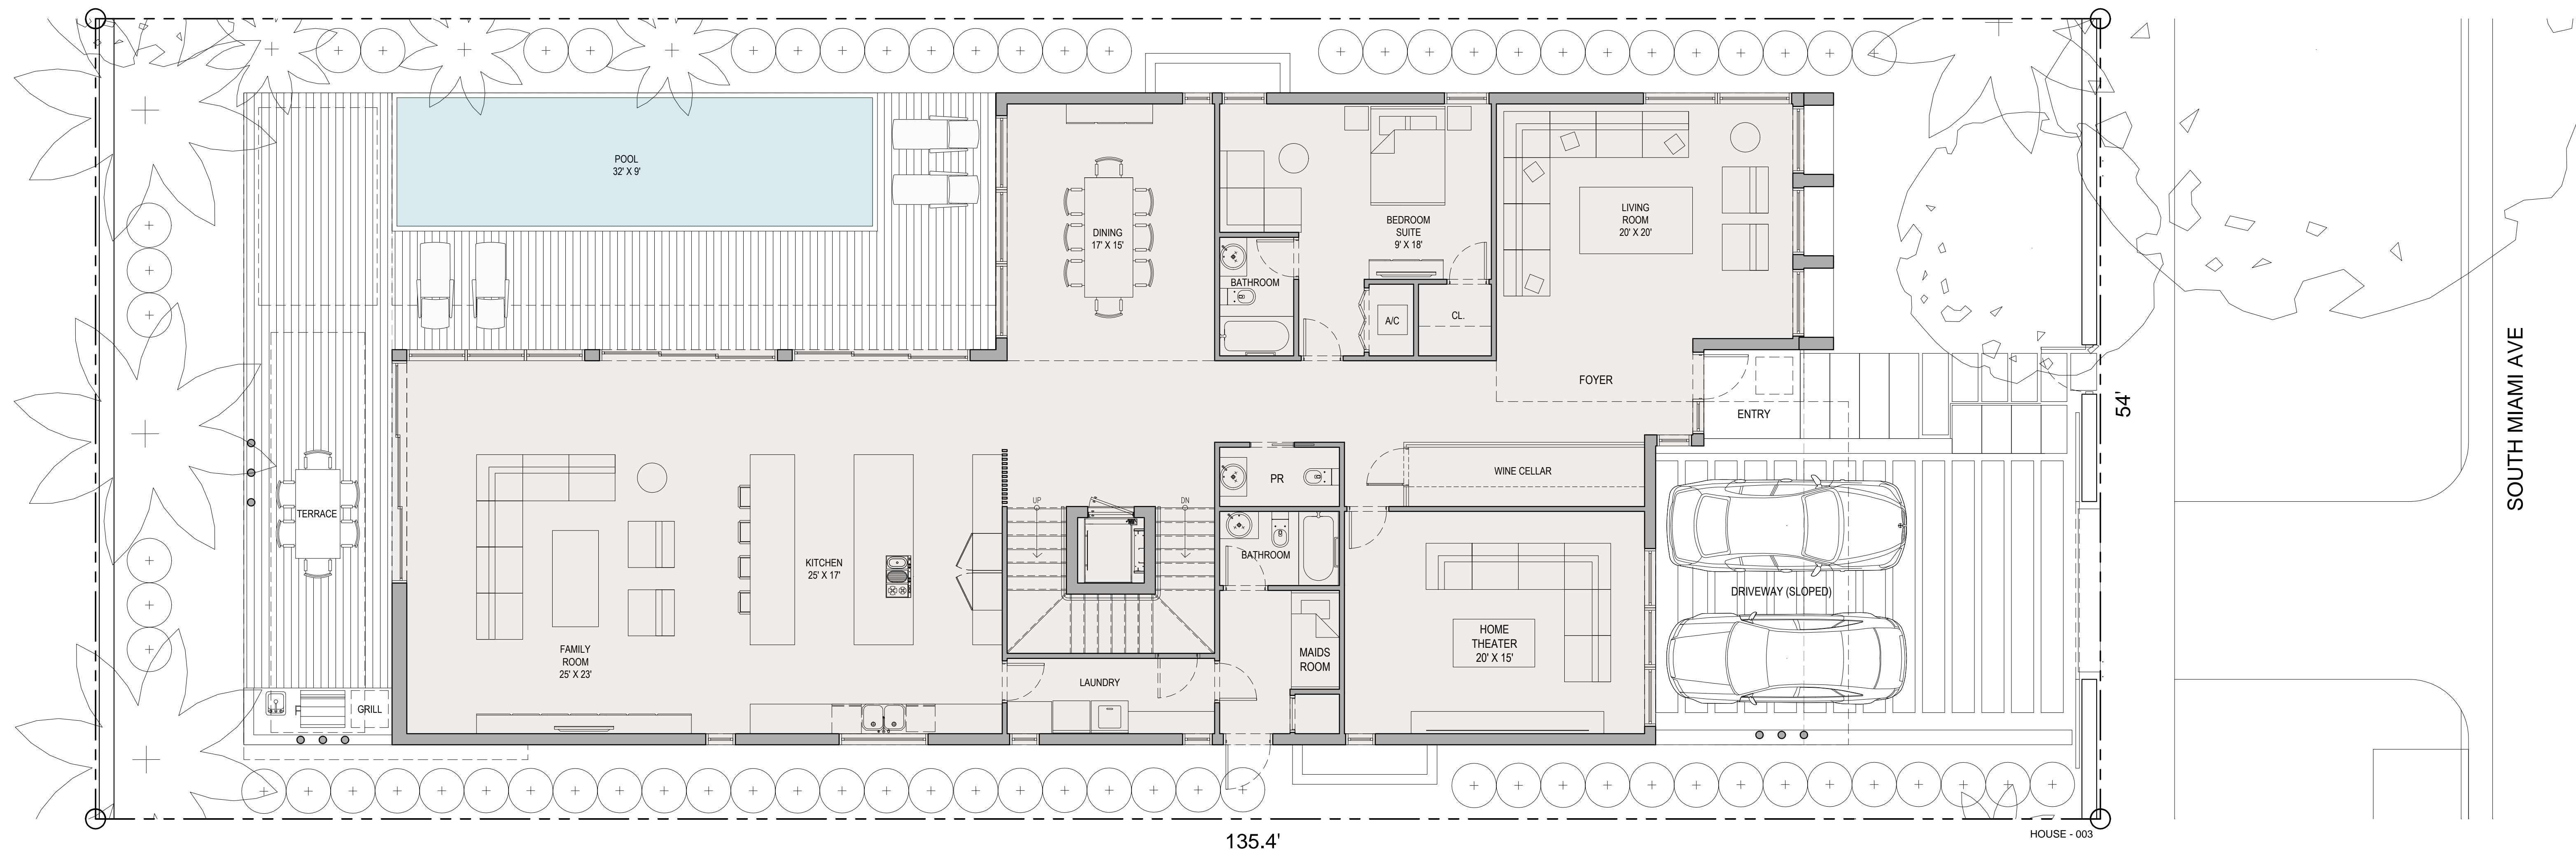

135.4'

54'

HOUSE - 003

SOUTH MIAMI AVE

HOUSE-03
5 BEDROOM, 5.5 BATHROOMS
BASEMENT: 1,775 SF
FIRST FLOOR: 3,239 SF A/C
SECOND FLOOR: 2,340 SF SF A/C
TOTAL: 7,354 SF
ROOF TERRACE: 1,822 SF
TOTAL: 9,176 SF