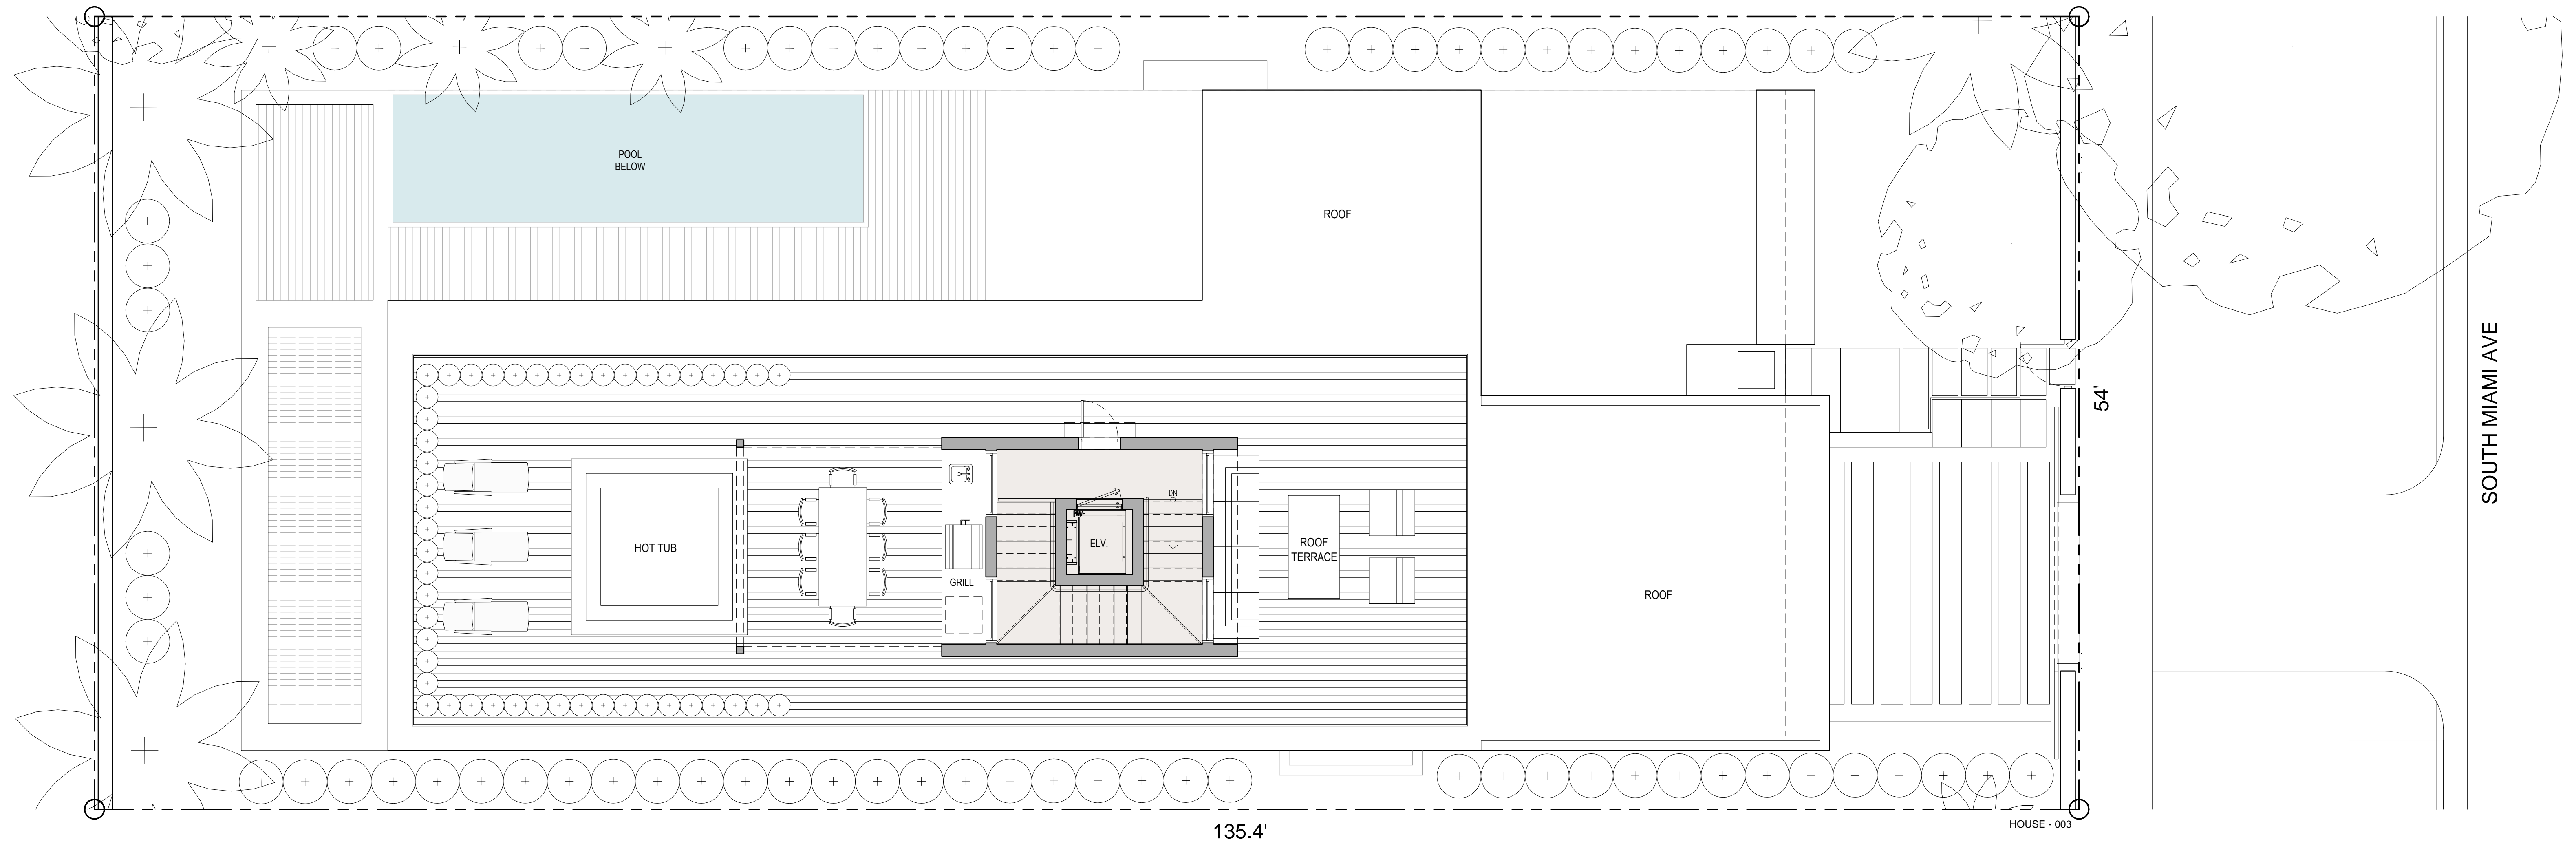

HOUSE-03
5 BEDROOM, 5.5 BATHROOMS
BASEMENT: 1,775 SF
FIRST FLOOR: 3,239 SF A/C
SECOND FLOOR: 2,340 SF SF A/C
TOTAL: 7,354 SF
ROOF TERRACE: 1,822 SF
TOTAL: 9,176 SF