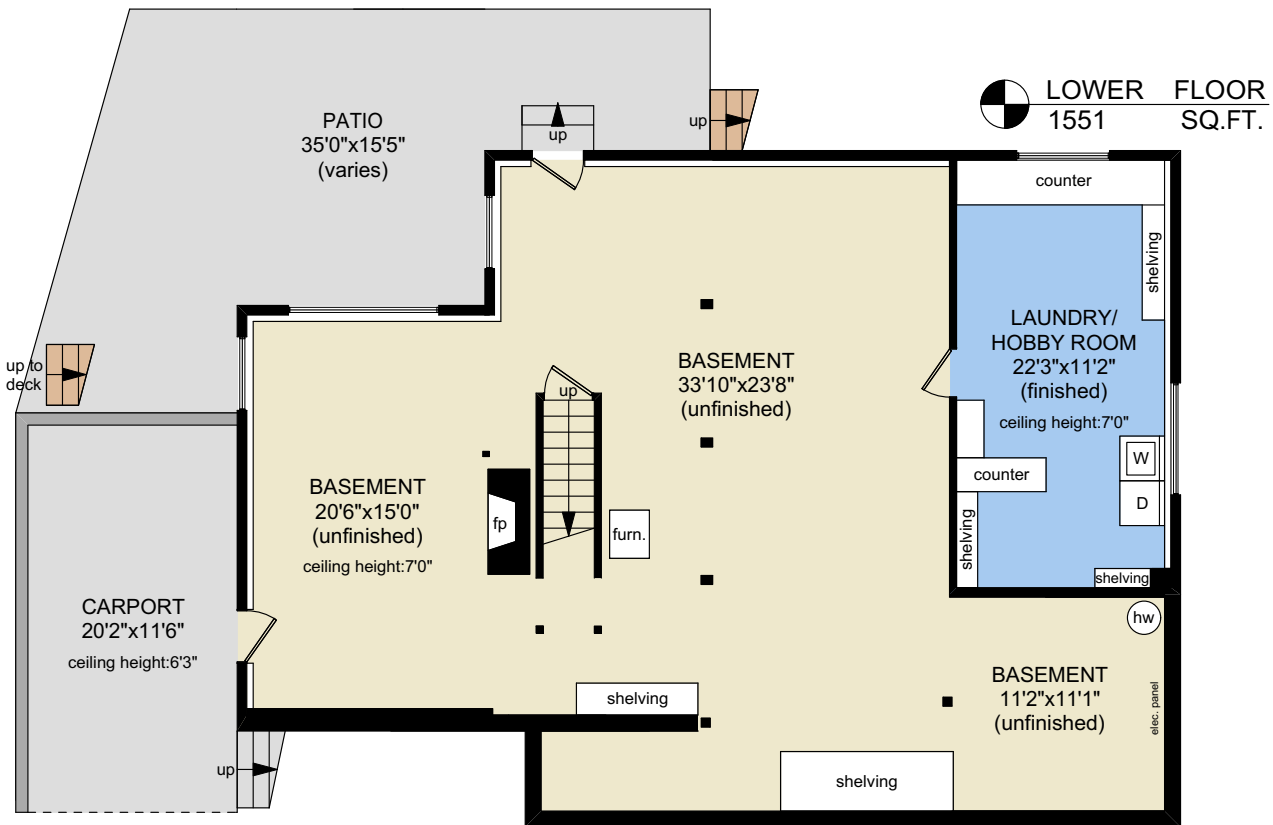

4481 ARSENS PLACE

NOTE: The room name labels/sizes are for viewing reference only. They are not to be used for calculating total square footage.

	FINISHED SQ. FT.	UNFINISHED SQ. FT.	TOTAL SQ. FT.
MAIN	1506	0	1506
LOWER	273	1278	1551
TOTAL	1779	1278	3057
PATIO	0	457	457
DECK	0	253	253