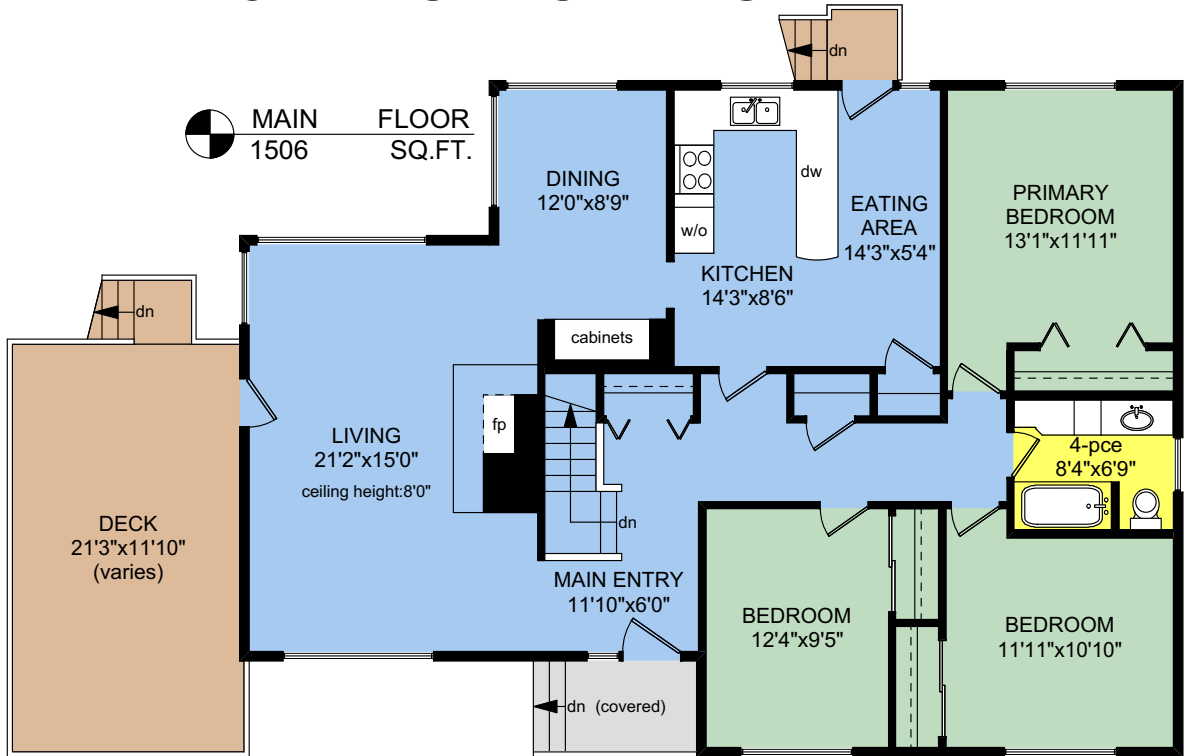

4481 ARSENS PLACE

NOTE: The room name labels/sizes are for viewing reference only. They are not to be used for calculating total square footage.

	FINISHED SQ. FT.	UNFINISHED SQ. FT.	TOTAL SQ. FT.
MAIN	1506	0	1506
LOWER	273	1278	1551
TOTAL	1779	1278	3057
PATIO	0	457	457
DECK	0	253	253

PREPARED FOR THE EXCLUSIVE USE OF
 NIELS MADSEN & DAVID LANGLOIS,
 PERSONAL REAL ESTATE CORPORATION,
 MACDONALD REALTY Ltd.

MEASURED ON: 09/02/21
 DRAWING FILE: 18059

Tafmeasure VICTORIA, B.C.
 Ph. 883.8894
 www.tafmeasure.com