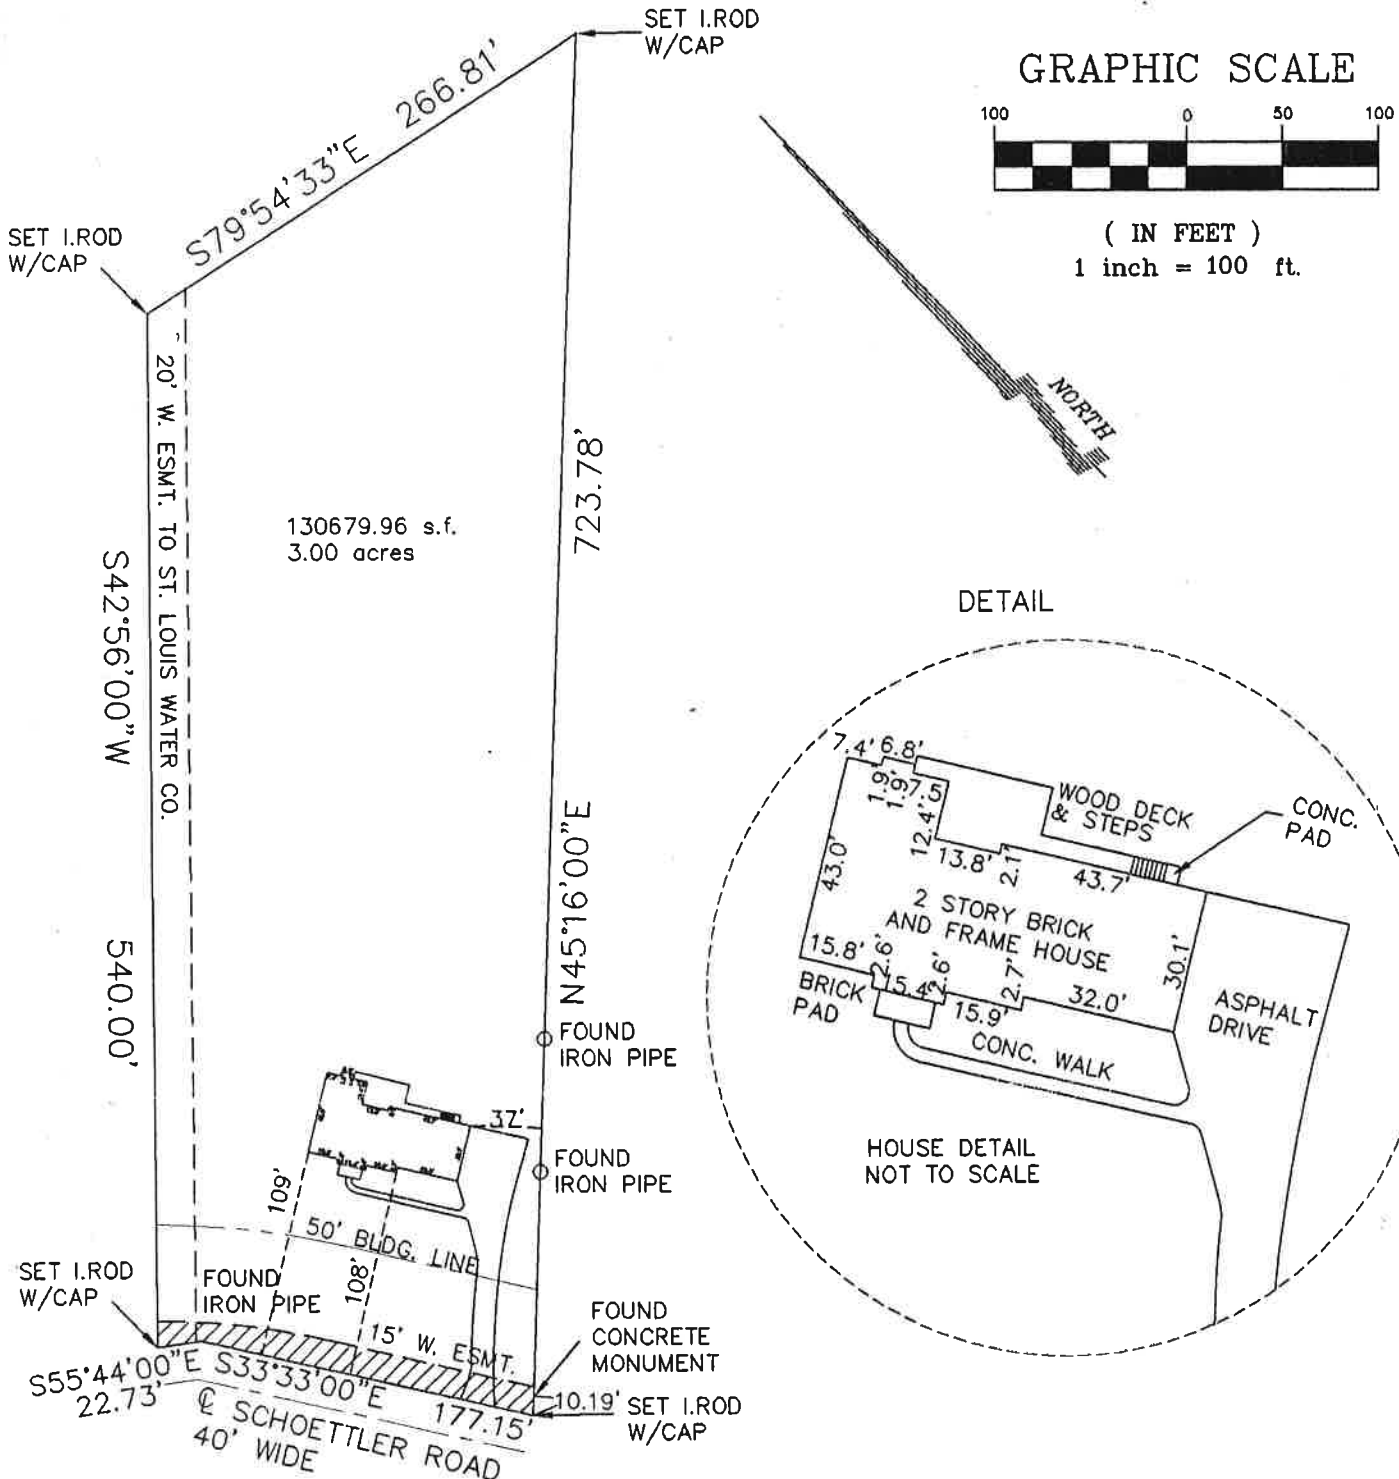

LOT 2 OF SJM ESTATES IN ST. LOUIS COUNTY, MISSOURI

NOTE: THE PROPERTY SURVEYED DOES NOT CLOSE PROPERLY. THIS SURVEY REFLECTS RECORD INFORMATION.

NOTES: NO CORNERS SET; DON'T USE HOUSE TIES TO SET PROPERTY LINES OR IMPROVEMENTS; TITLE POLICY NOT REVIEWED. DIMENSIONS W/O A DECIMAL POINT HAVE AN IMPLIED ACCURACY OF ONE FOOT. DIMENSIONS WITH ONE DECIMAL POINT HAVE AN IMPLIED ACCURACY OF 0.1 ft.

This is to certify that by order of OLD REPUBLIC TITLE we have made a SURVEYOR'S REAL PROPERTY REPORT under my immediate personal supervision in order to LOCATE BUILDING AND IMPROVEMENTS of a tract of land being LOT 2 OF SJM ESTATES IN ST. LOUIS COUNTY, MISSOURI and that said report is a representation of conditions at the time it was made in compliance to MO 4 CSR 30-19.010 &