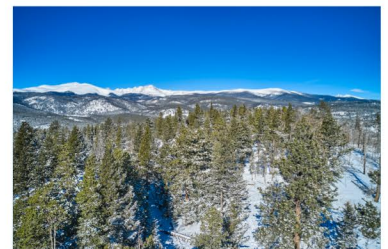

**RE/MAX
ALLIANCE**

ON THE MARKET AT **$489,000**

ELEVATE TO YOUR OWN MOUNTAINTOP

This sun-drenched 22+ acre parcel commands 360 degree views from the Indian Peaks to the foothills and offers an elite location to build your dream home on top of a mountain! Delight in the sparkle of Barker Reservoir during long summer days and watch the snowpack build through winter at Eldora Mountain before taking the short drive to enjoy the slopes. Expect entertainment from the range of wildlife who frequent the property, from the whistle of the hummingbirds to the bugling of the local elk herds. The possibilities for your custom home are endless with no HOA restrictions to your imagination. Multiple high-speed internet options are available for creating a live work scenario where your peers will think you are on vacation everyday and envy the views from your mountaintop!

Facilities:	Septic & Well TBD
Zoning:	Forestry (F)
Parcel:	22.88 acres
Features:	Continental Divide Views Barker Reservoir Views Full Southern Exposure Survey Available

**1451 RIDGE ROAD
NEDERLAND, COLORADO**

22.88

ACRES

NO

HOA

360°

VIEWS

EASY

ACCESS

**HOMES
BY JACKIE JONES**

JACKIE JONES

📞 303-250-7353 📞 303-952-3068
✉ Jackie@HomesByJackieJones.com
📱 📷 📧 HomesByJackieJones
📍 286 N Bridge St #118, Nederland, CO 80466

**MOVING
MOUNTAINS
FOR YOU®**