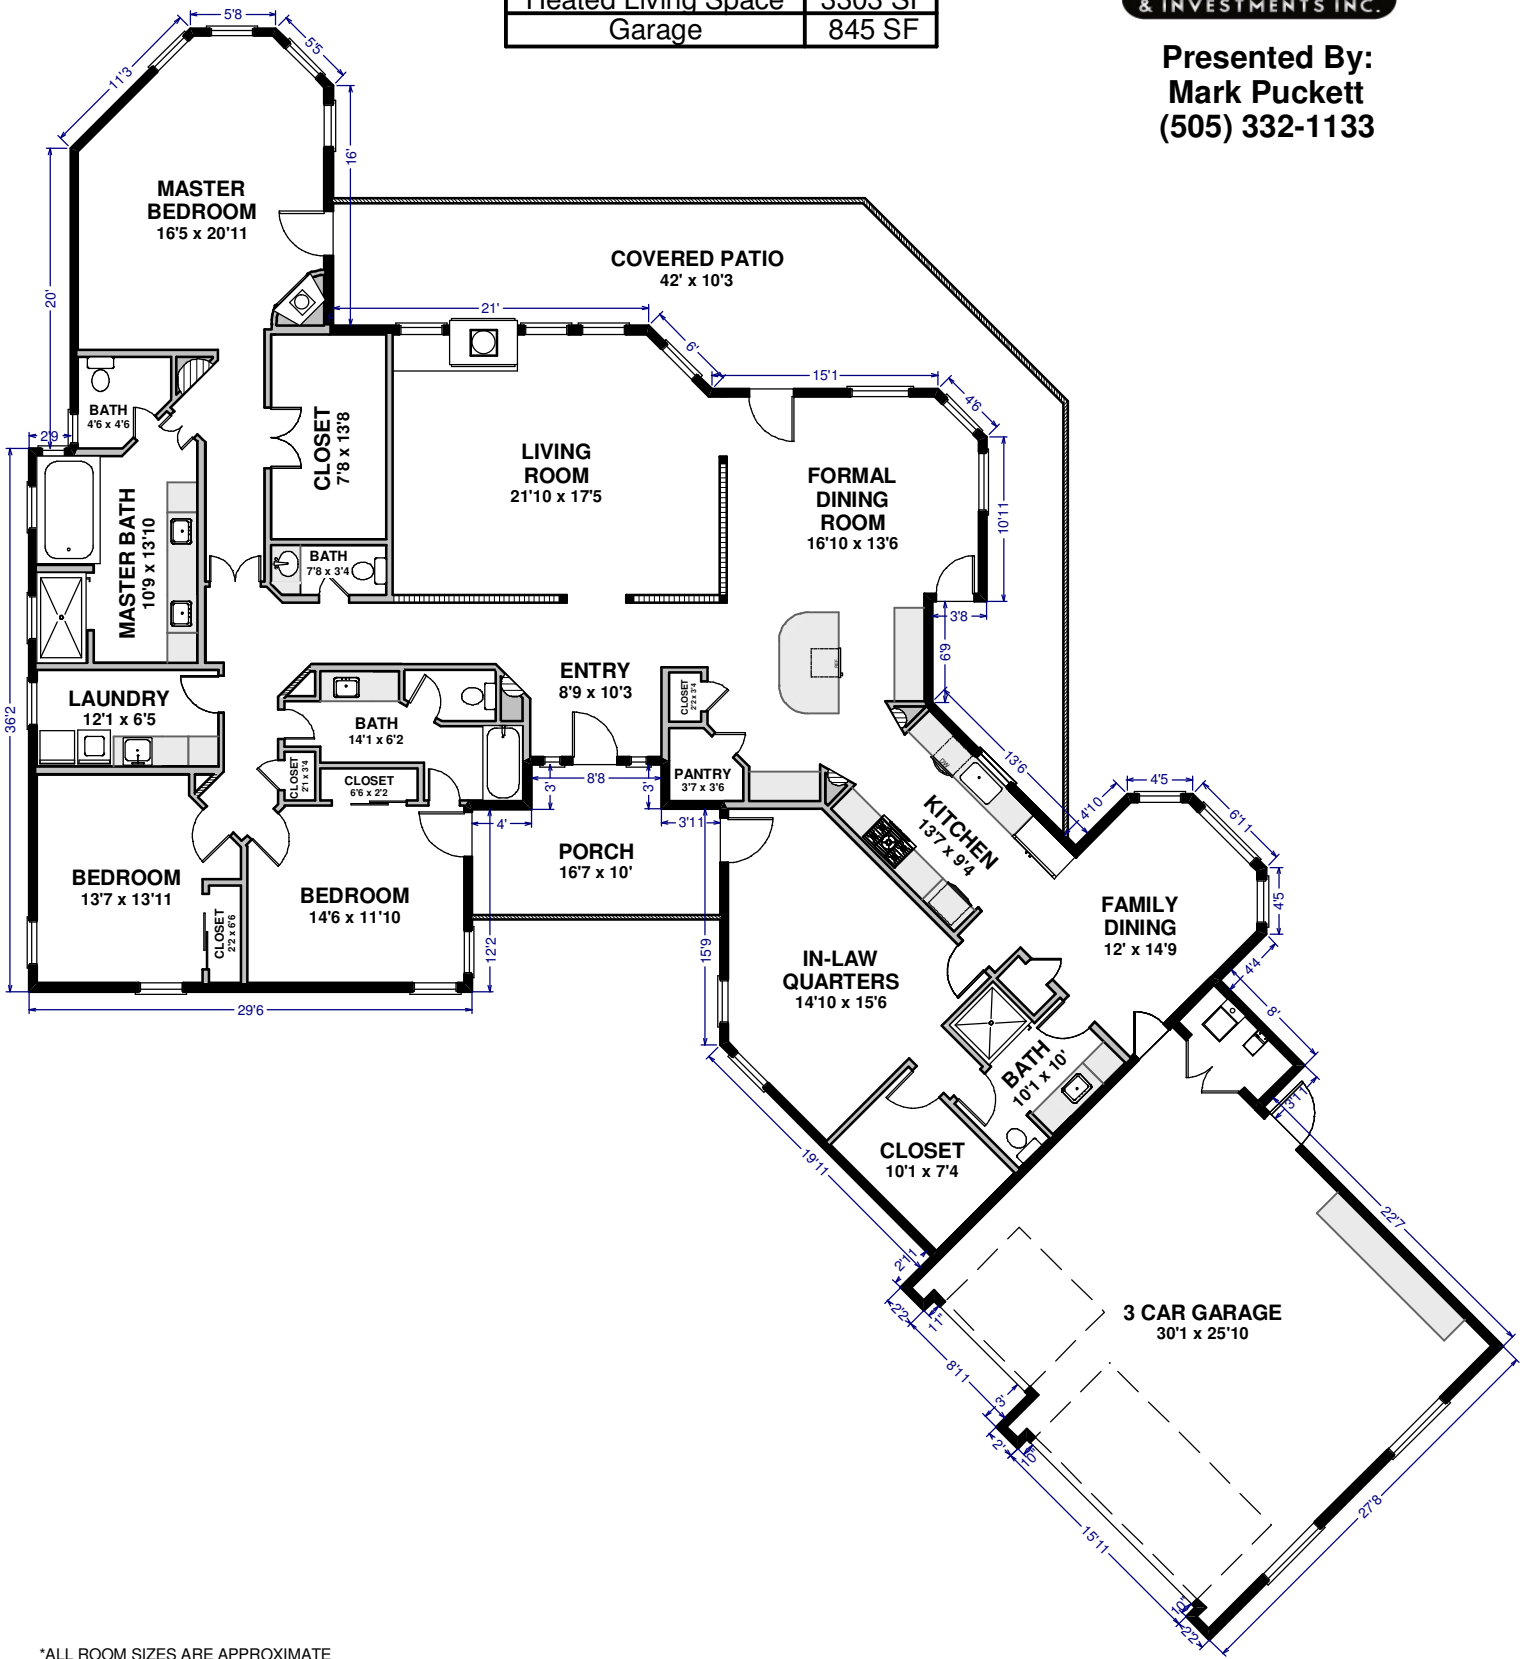

**4 Meadows PI
Placitas, NM 87043**

Heated Living Space	3303 SF
Garage	845 SF

**Presented By:
Mark Puckett
(505) 332-1133**

*ALL ROOM SIZES ARE APPROXIMATE
 *ALL SQUARE FOOTAGE CALCULATIONS WERE DERIVED FROM APPARENT CONSTRUCTION; DISCREPANCIES MAY EXIST DUE TO MEASUREMENT VARIATIONS
 Preparer is not an appraiser and is not liable for discrepancies w/appraisal calculations. This plan is diagrammatic & its only purpose is to provide a basic layout of the residence.
 This drawing may not be copied or reproduced in anyway without written permission from AMB Floorplans, LLC.