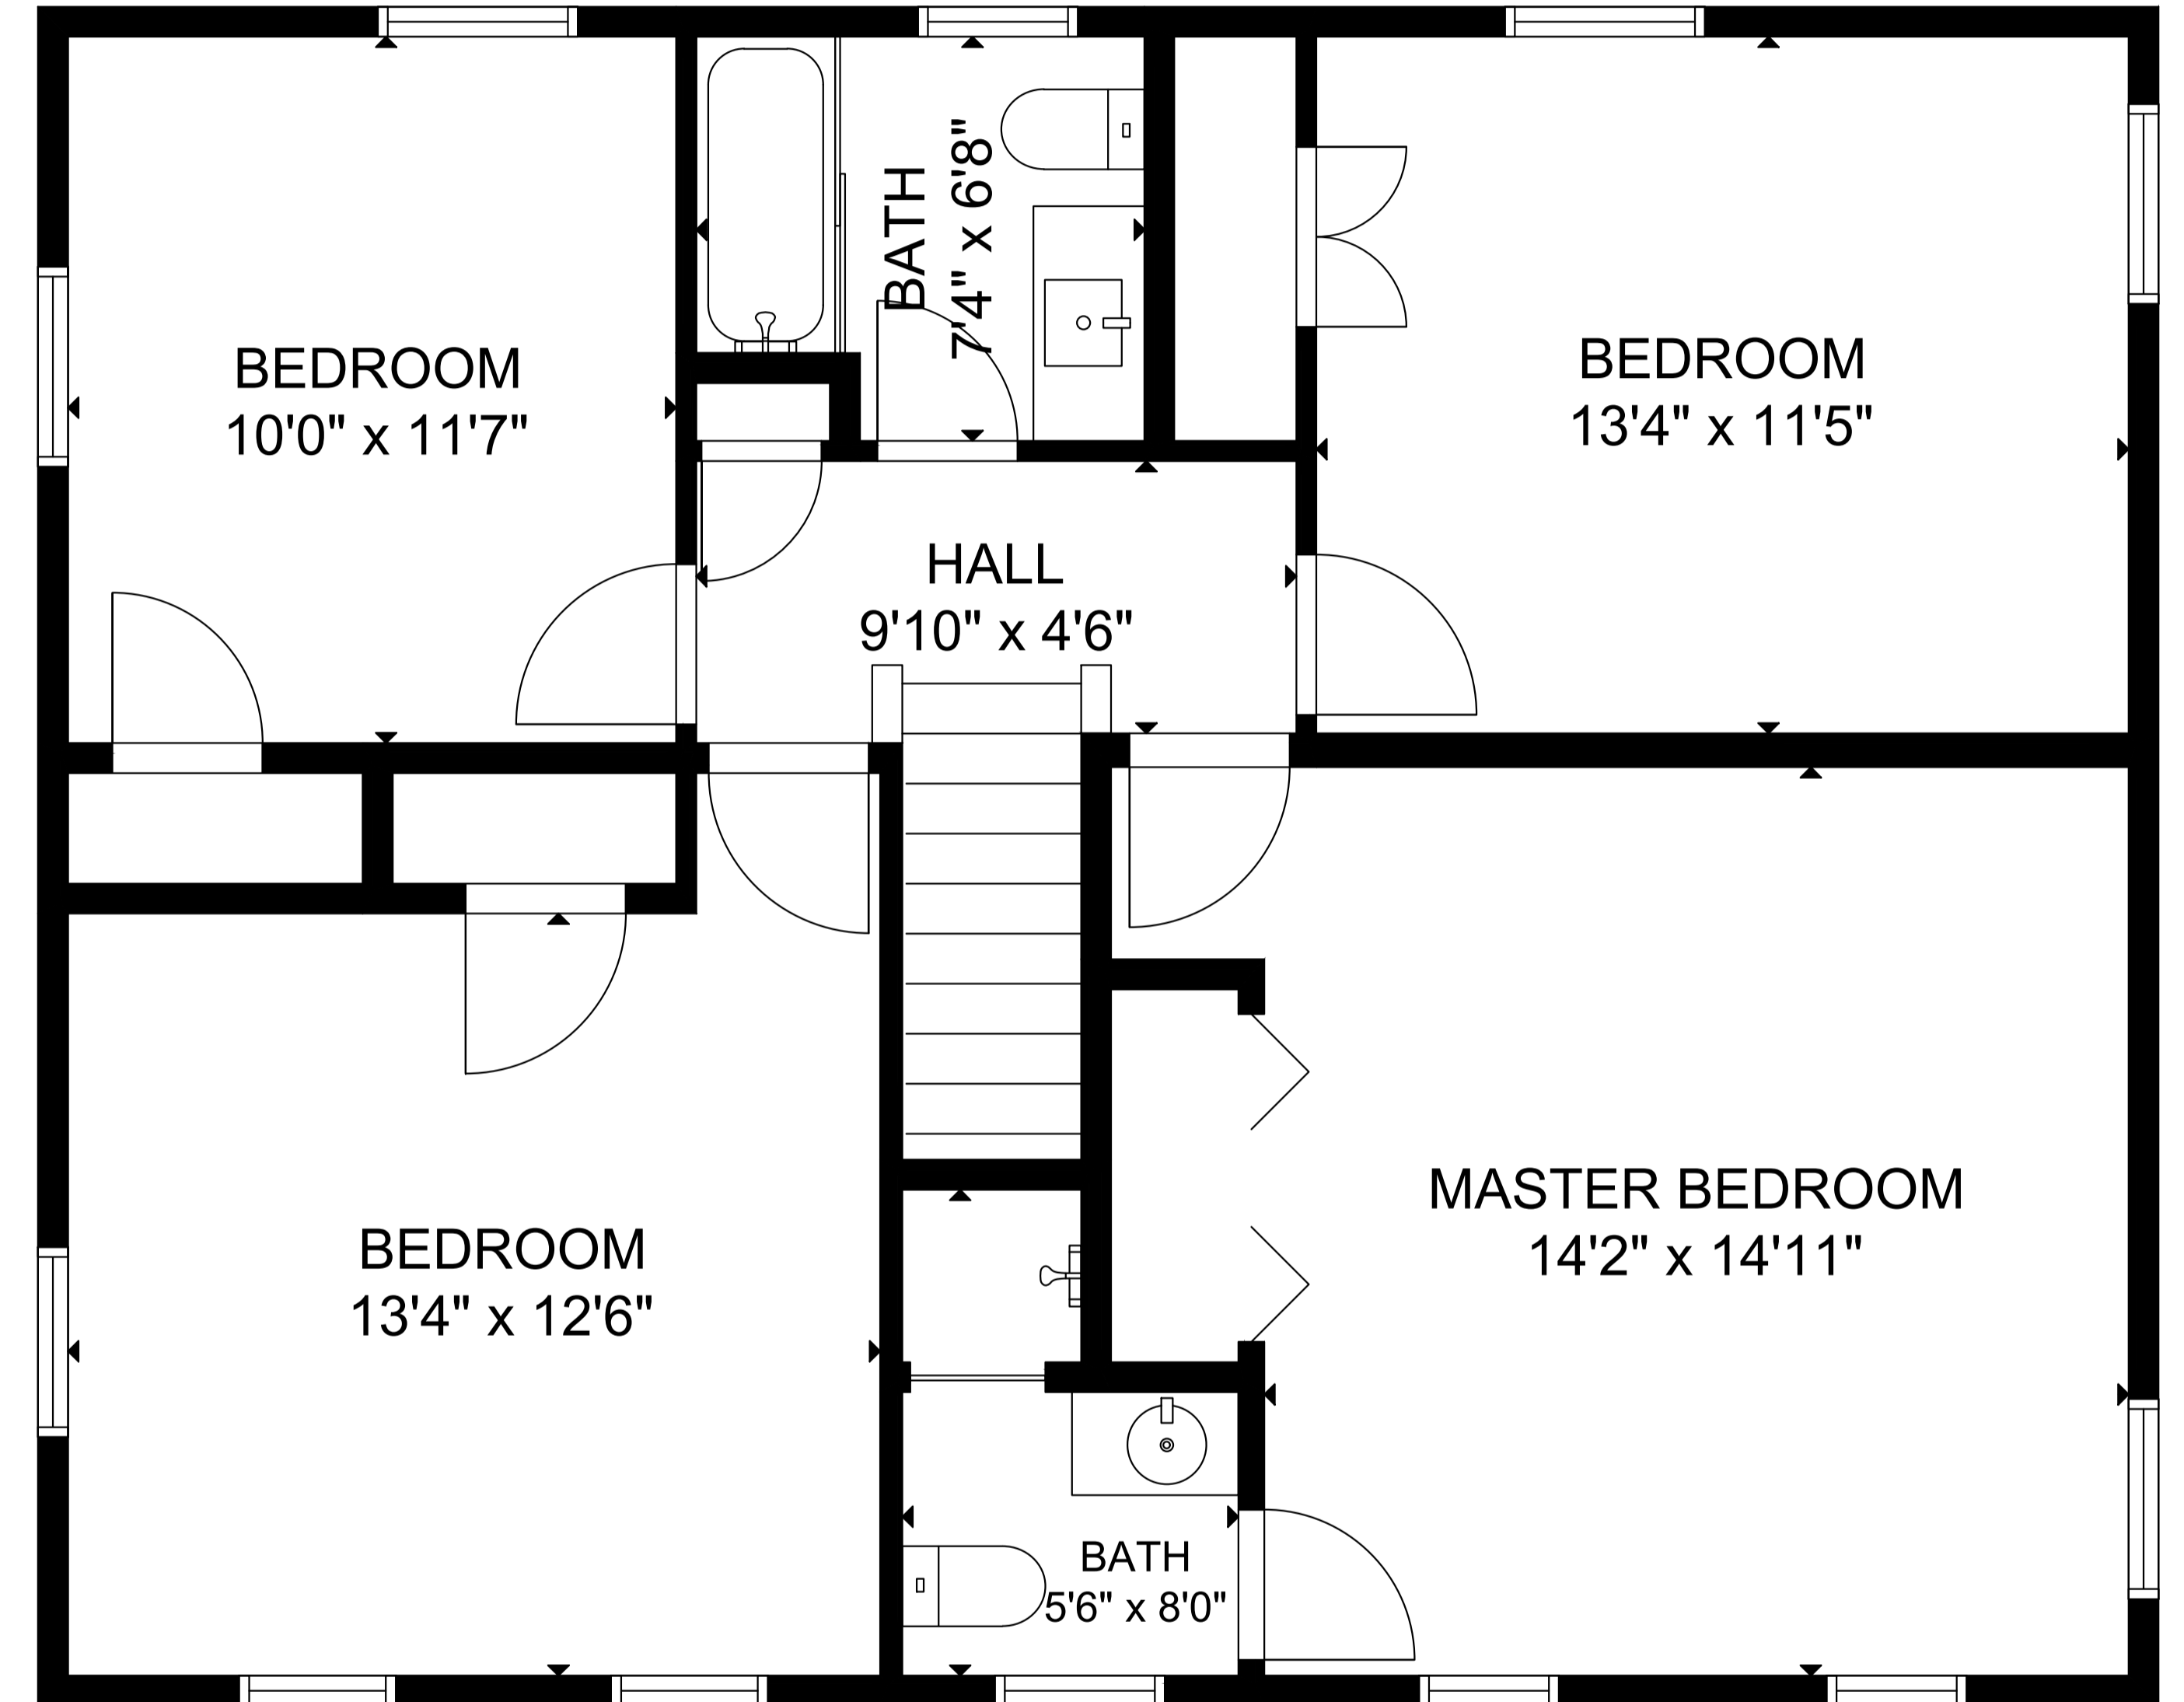

# 305 Old Kings Hwy

3-D IMMERSIVE VIDEO TOUR  
at  
[www.305OldKingsHwy.com](http://www.305OldKingsHwy.com)

FLOOR 1

FLOOR 2

GROSS INTERNAL AREA  
TOTAL: 2,155 sq ft  
FLOOR 1: 1,247 sq ft, FLOOR 2: 908 sq ft  
SIZE AND DIMENSIONS ARE APPROXIMATE, ACTUAL MAY VARY.

Floor Plan illustration designed by Matterport --- verification (including sq ft/size/layout/more) lies with the consumer.