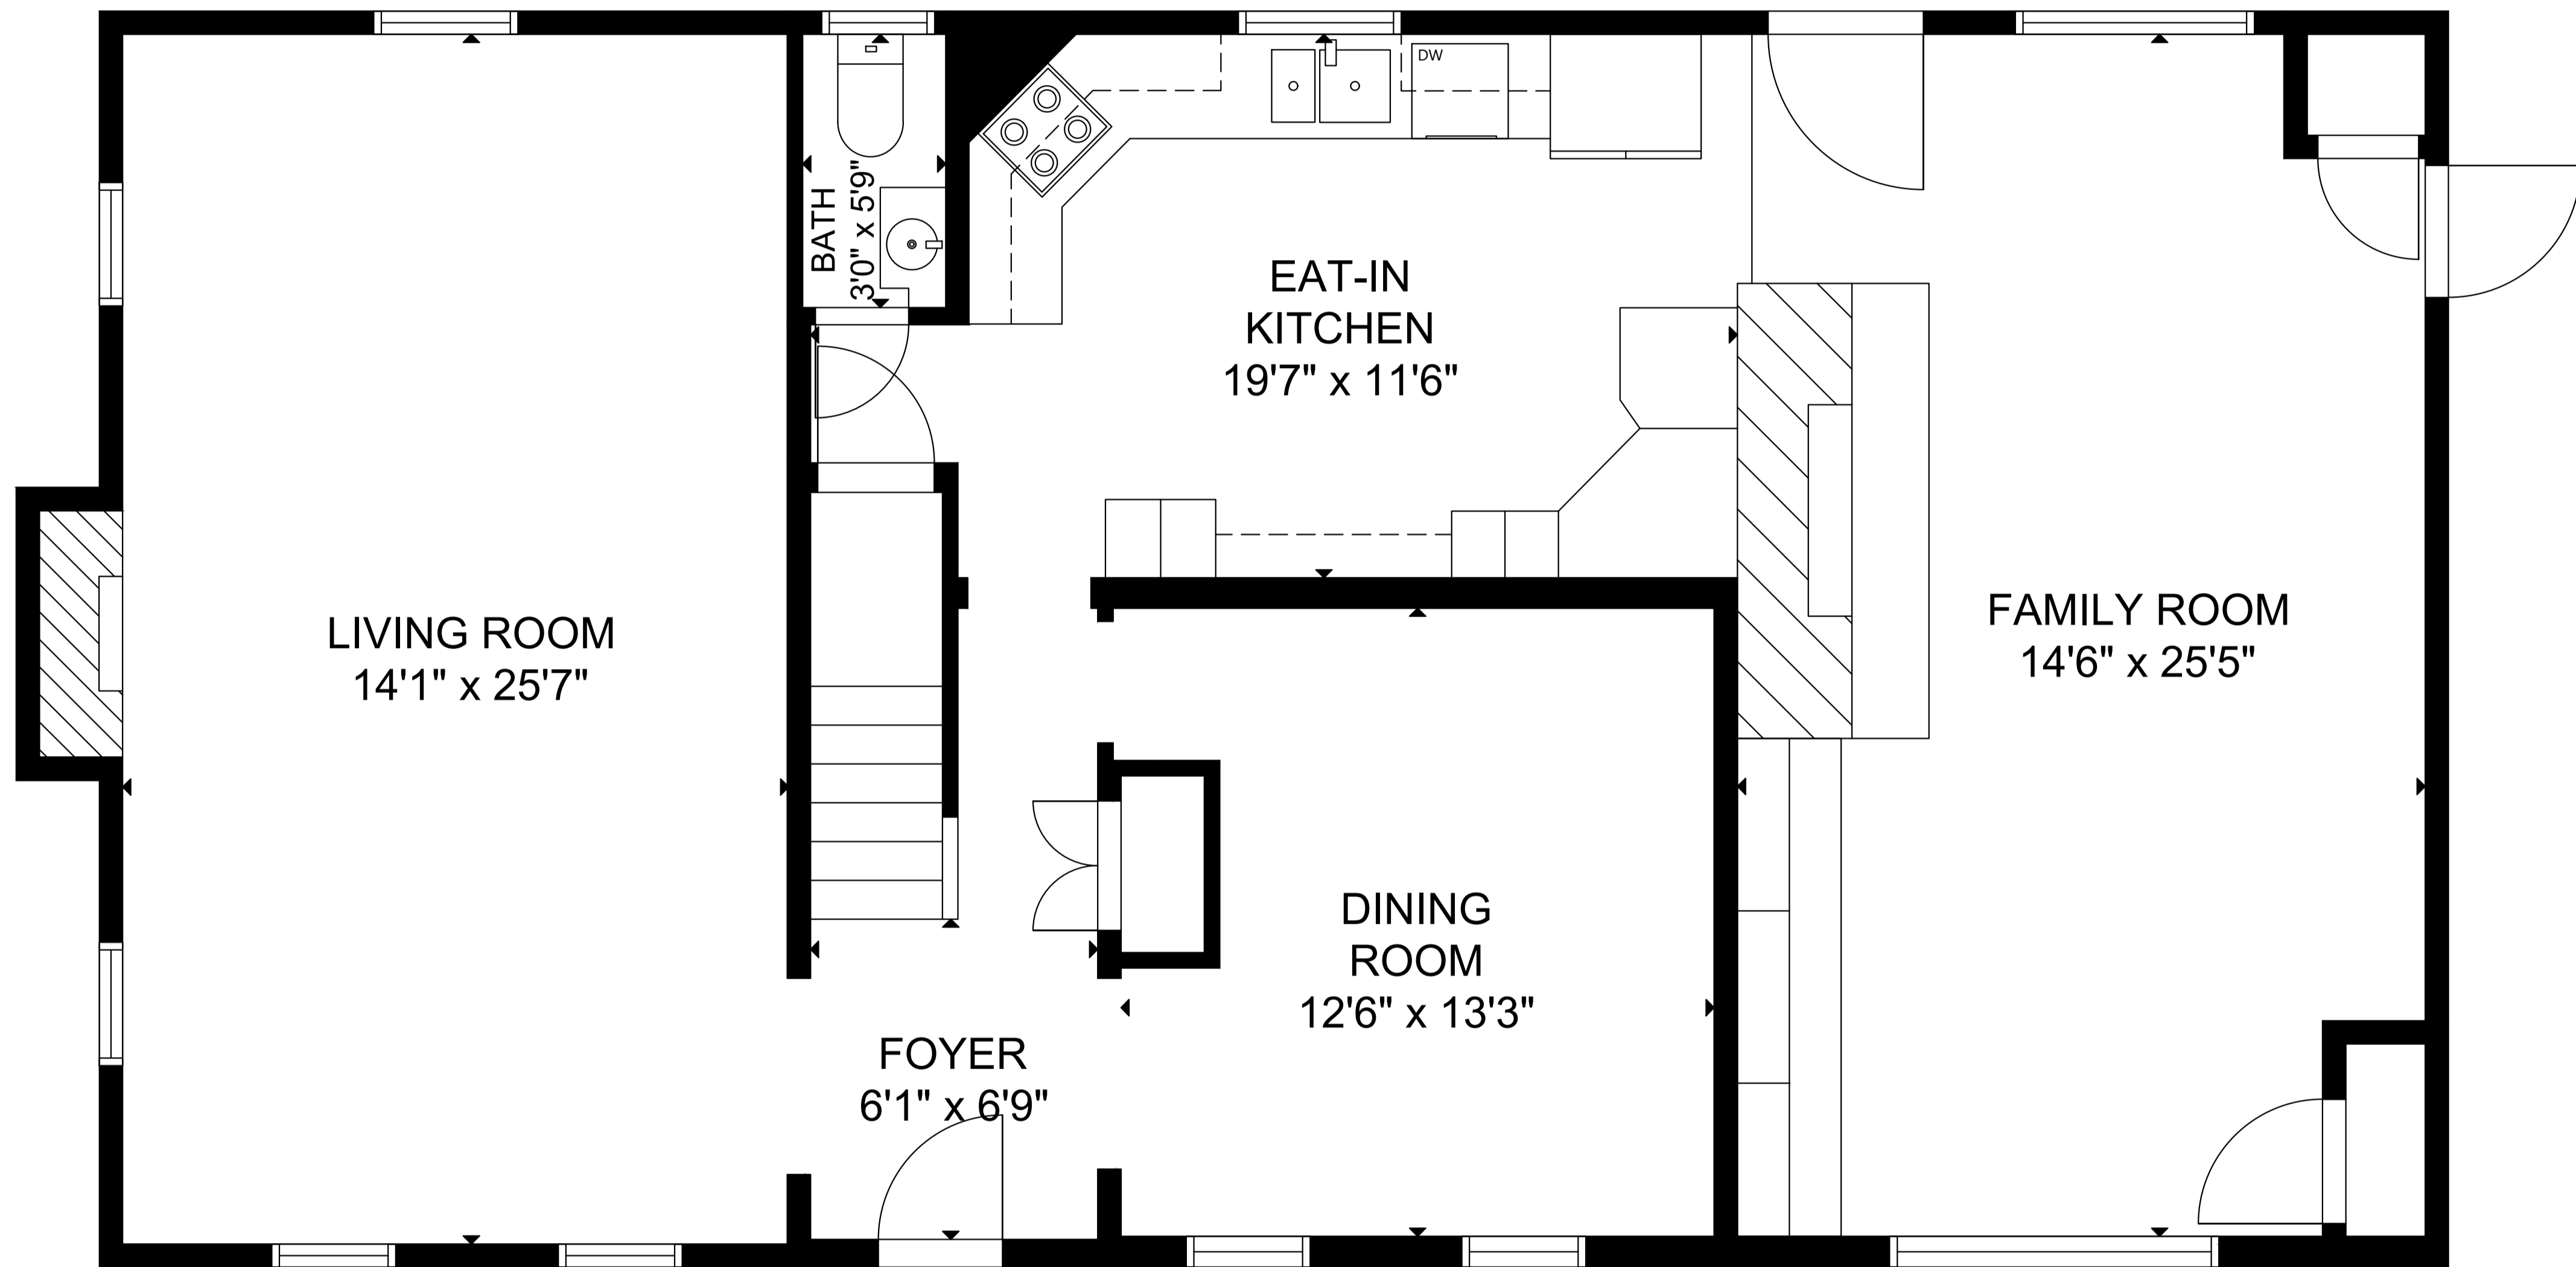

# 305 Old Kings Hwy

3-D IMMERSIVE VIDEO TOUR  
at  
[www.305OldKingsHwy.com](http://www.305OldKingsHwy.com)

FLOOR 1

FLOOR 2

GROSS INTERNAL AREA  
TOTAL: 2,155 sq ft  
FLOOR 1: 1,247 sq ft, FLOOR 2: 908 sq ft  
SIZE AND DIMENSIONS ARE APPROXIMATE, ACTUAL MAY VARY.

Floor Plan illustration designed by Matterport --- verification (including sq ft/size/layout/more) lies with the consumer.