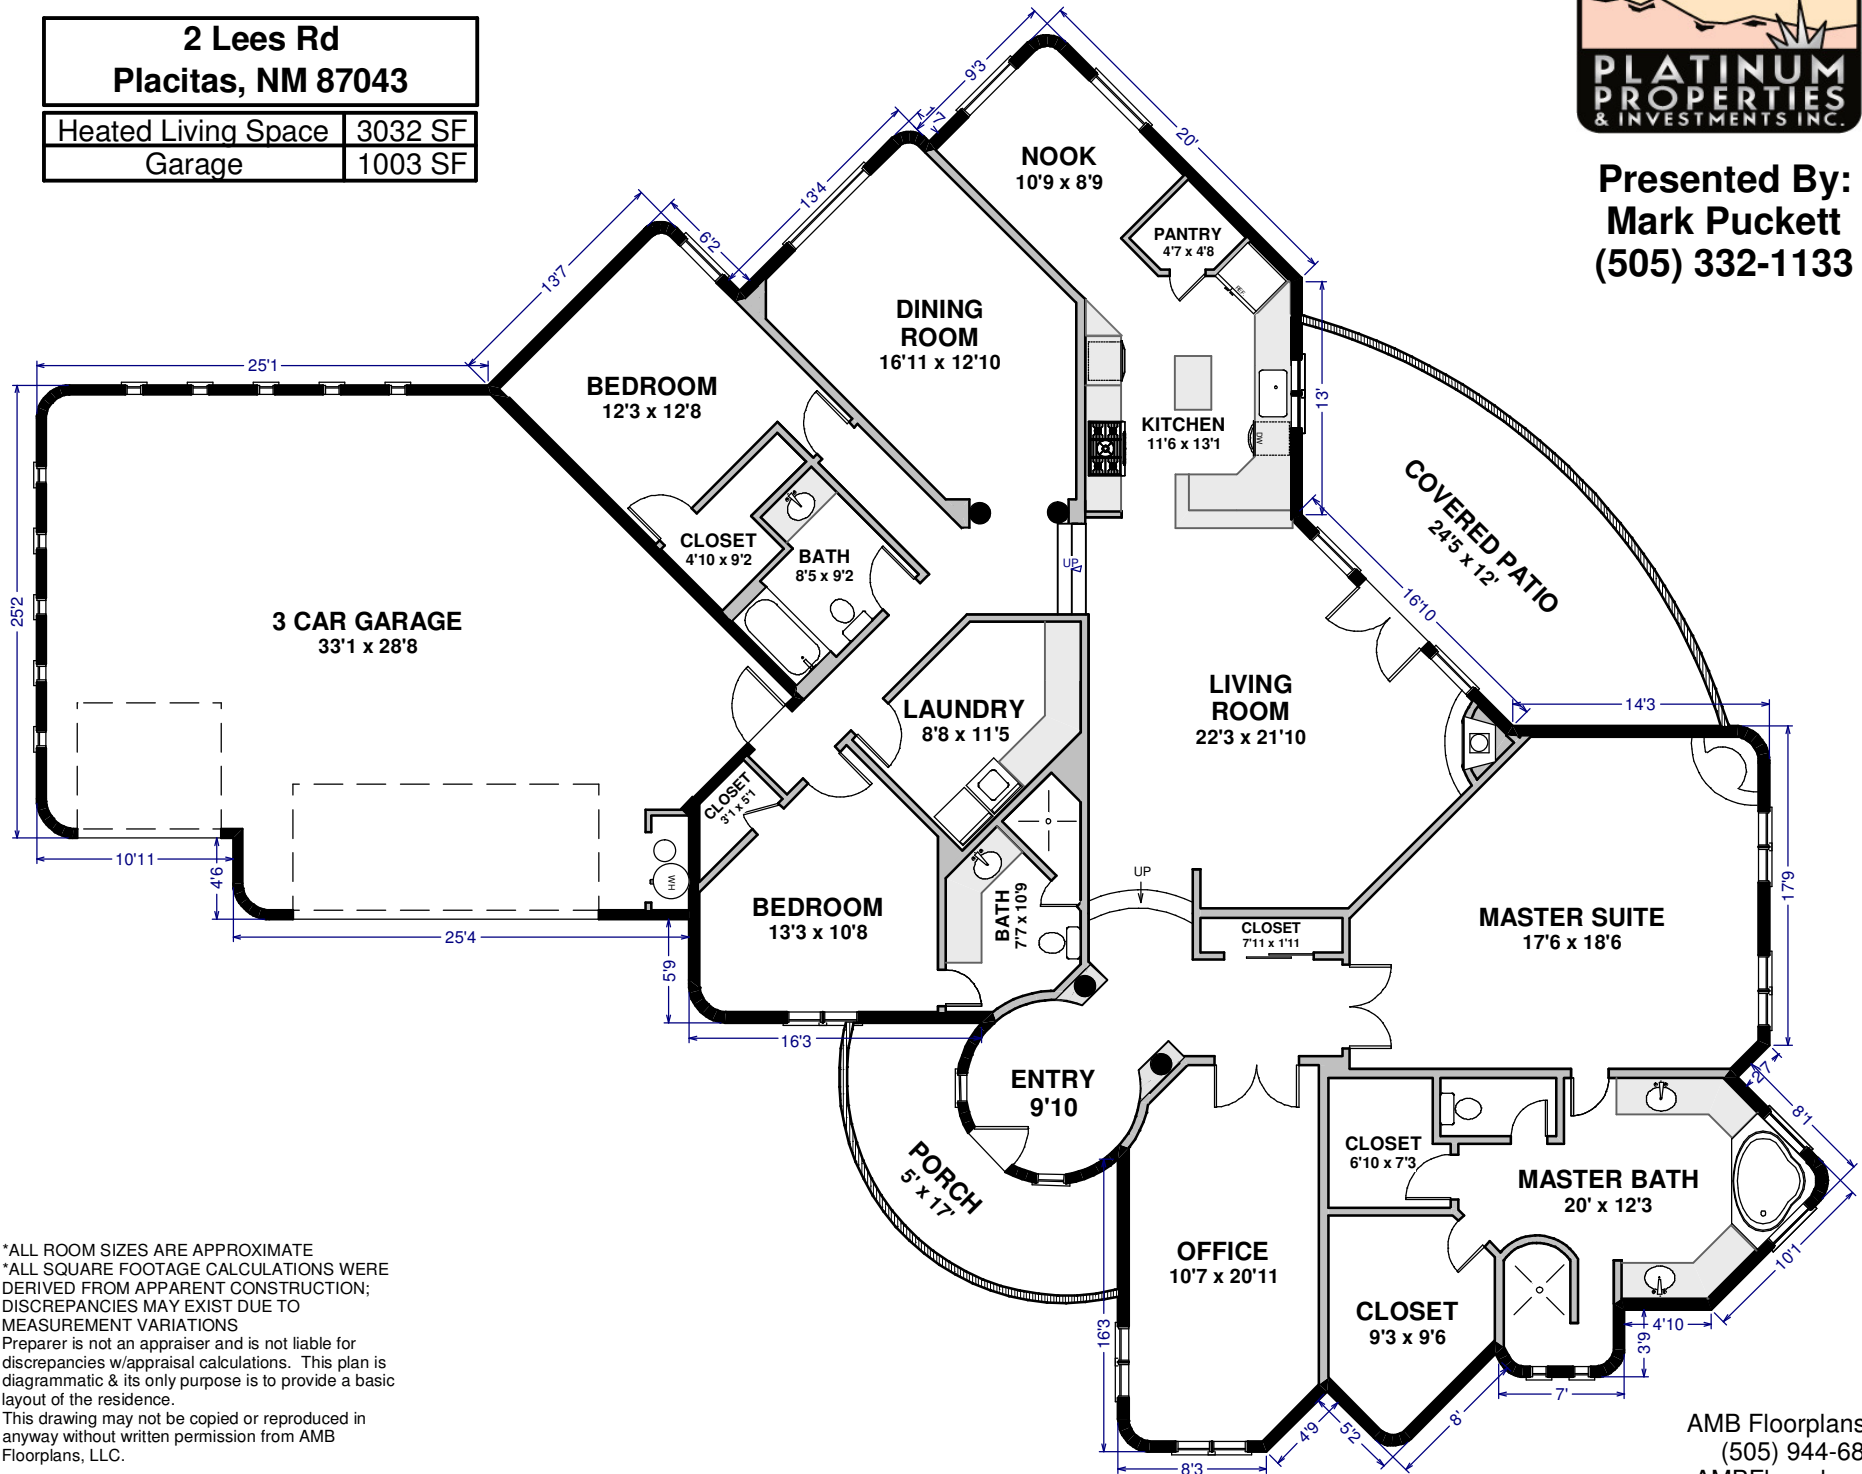

Presented By:
Mark Puckett
 (505) 332-1133

2 Lees Rd	
Placitas, NM 87043	
Heated Living Space	3032 SF
Garage	1003 SF

*ALL ROOM SIZES ARE APPROXIMATE
 *ALL SQUARE FOOTAGE CALCULATIONS WERE DERIVED FROM APPARENT CONSTRUCTION; DISCREPANCIES MAY EXIST DUE TO MEASUREMENT VARIATIONS
 Preparer is not an appraiser and is not liable for discrepancies w/appraisal calculations. This plan is diagrammatic & its only purpose is to provide a basic layout of the residence.
 This drawing may not be copied or reproduced in anyway without written permission from AMB Floorplans, LLC.