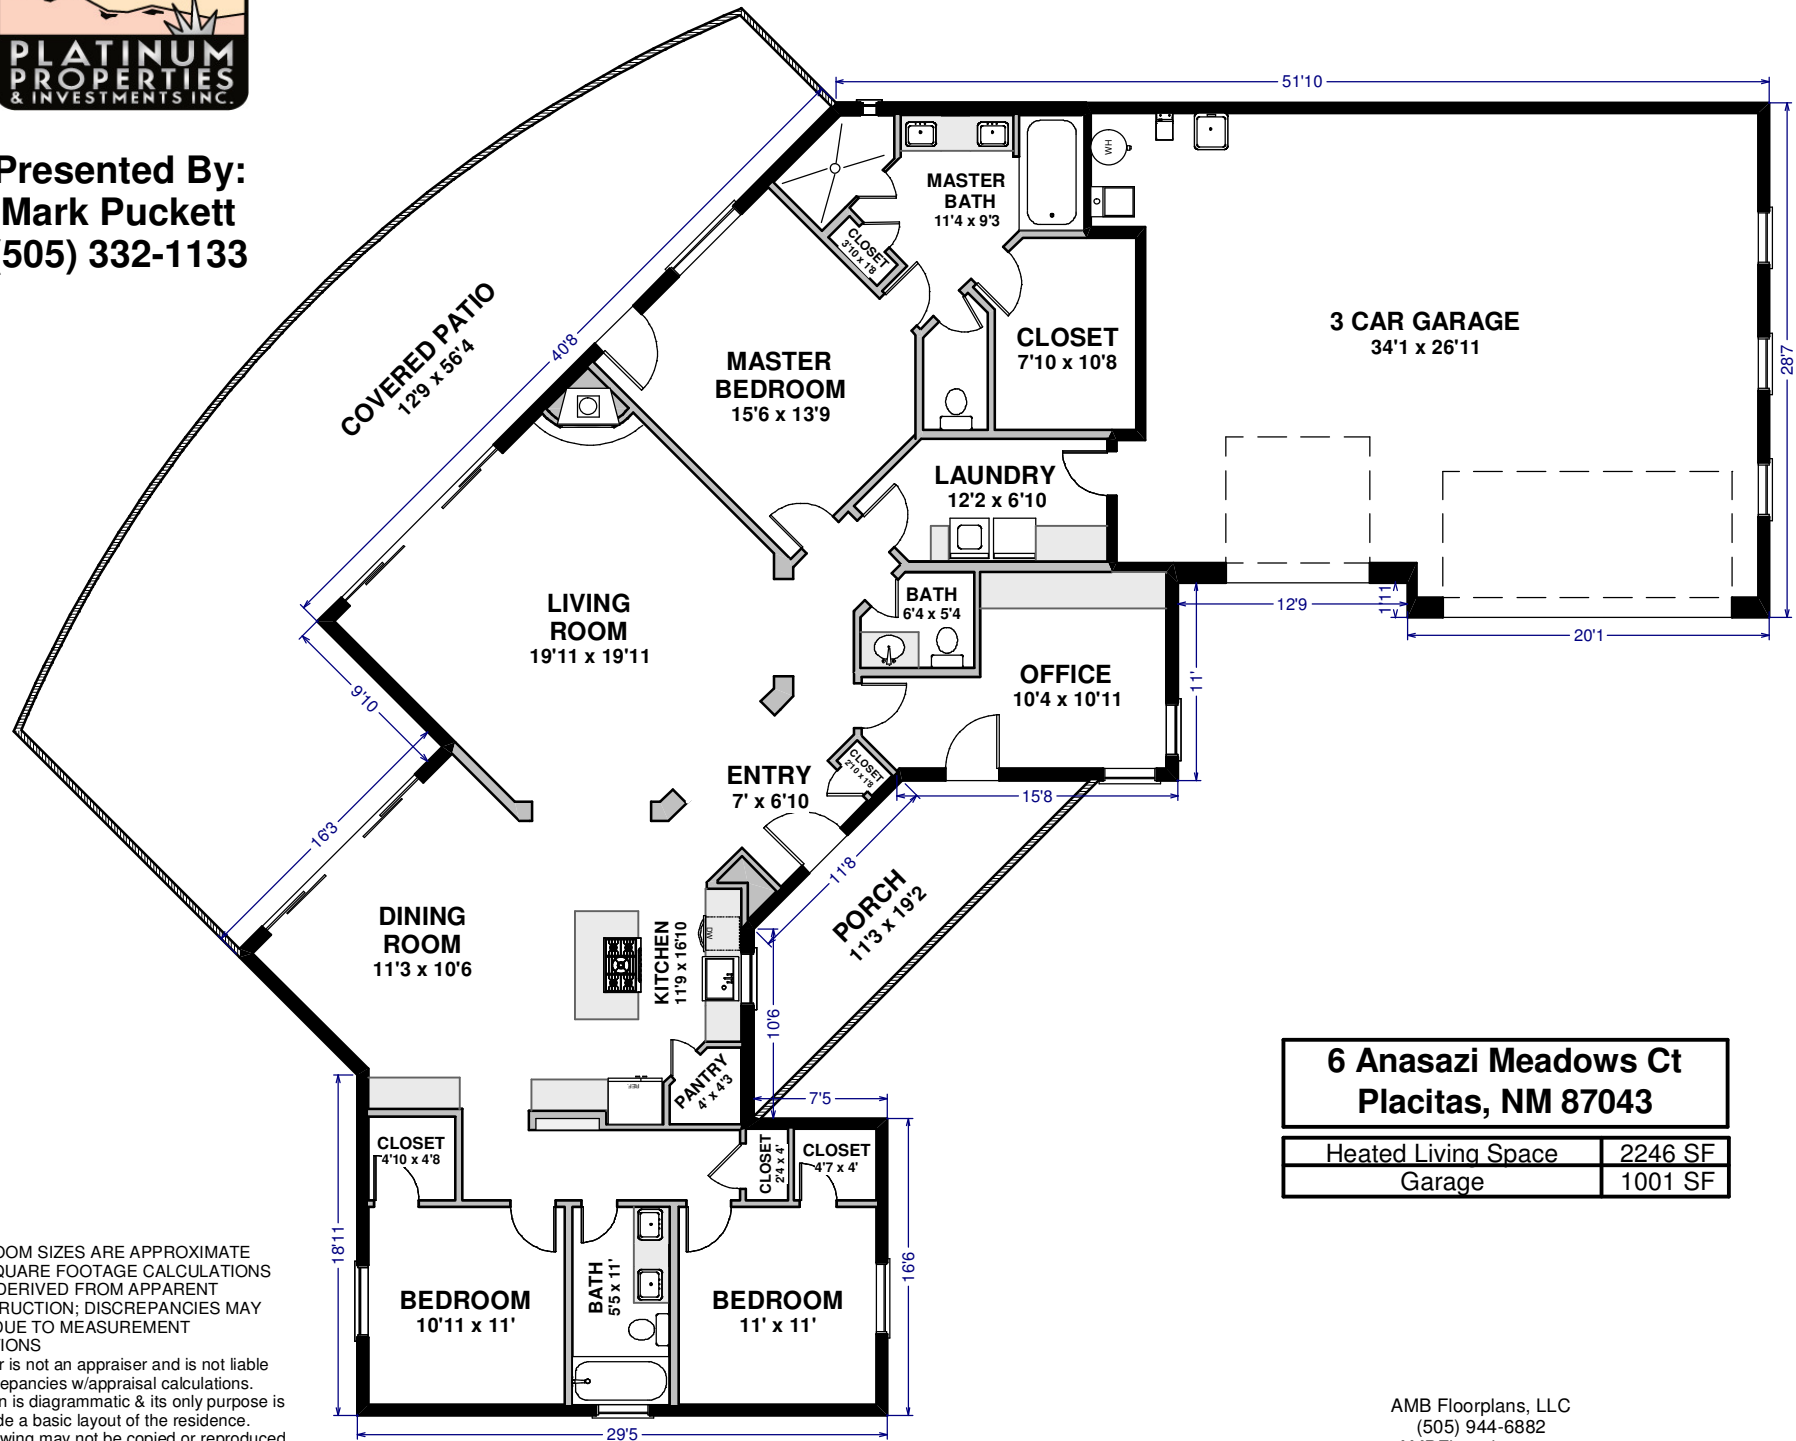

Presented By:
Mark Puckett
 (505) 332-1133

**6 Anasazi Meadows Ct
 Placitas, NM 87043**

Heated Living Space	2246 SF
Garage	1001 SF

*ALL ROOM SIZES ARE APPROXIMATE
 *ALL SQUARE FOOTAGE CALCULATIONS
 WERE DERIVED FROM APPARENT
 CONSTRUCTION; DISCREPANCIES MAY
 EXIST DUE TO MEASUREMENT
 VARIATIONS
 Preparer is not an appraiser and is not liable
 for discrepancies w/appraisal calculations.
 This plan is diagrammatic & its only purpose is
 to provide a basic layout of the residence.
 This drawing may not be copied or reproduced
 in anyway without written permission from
 AMB Floorplans, LLC.