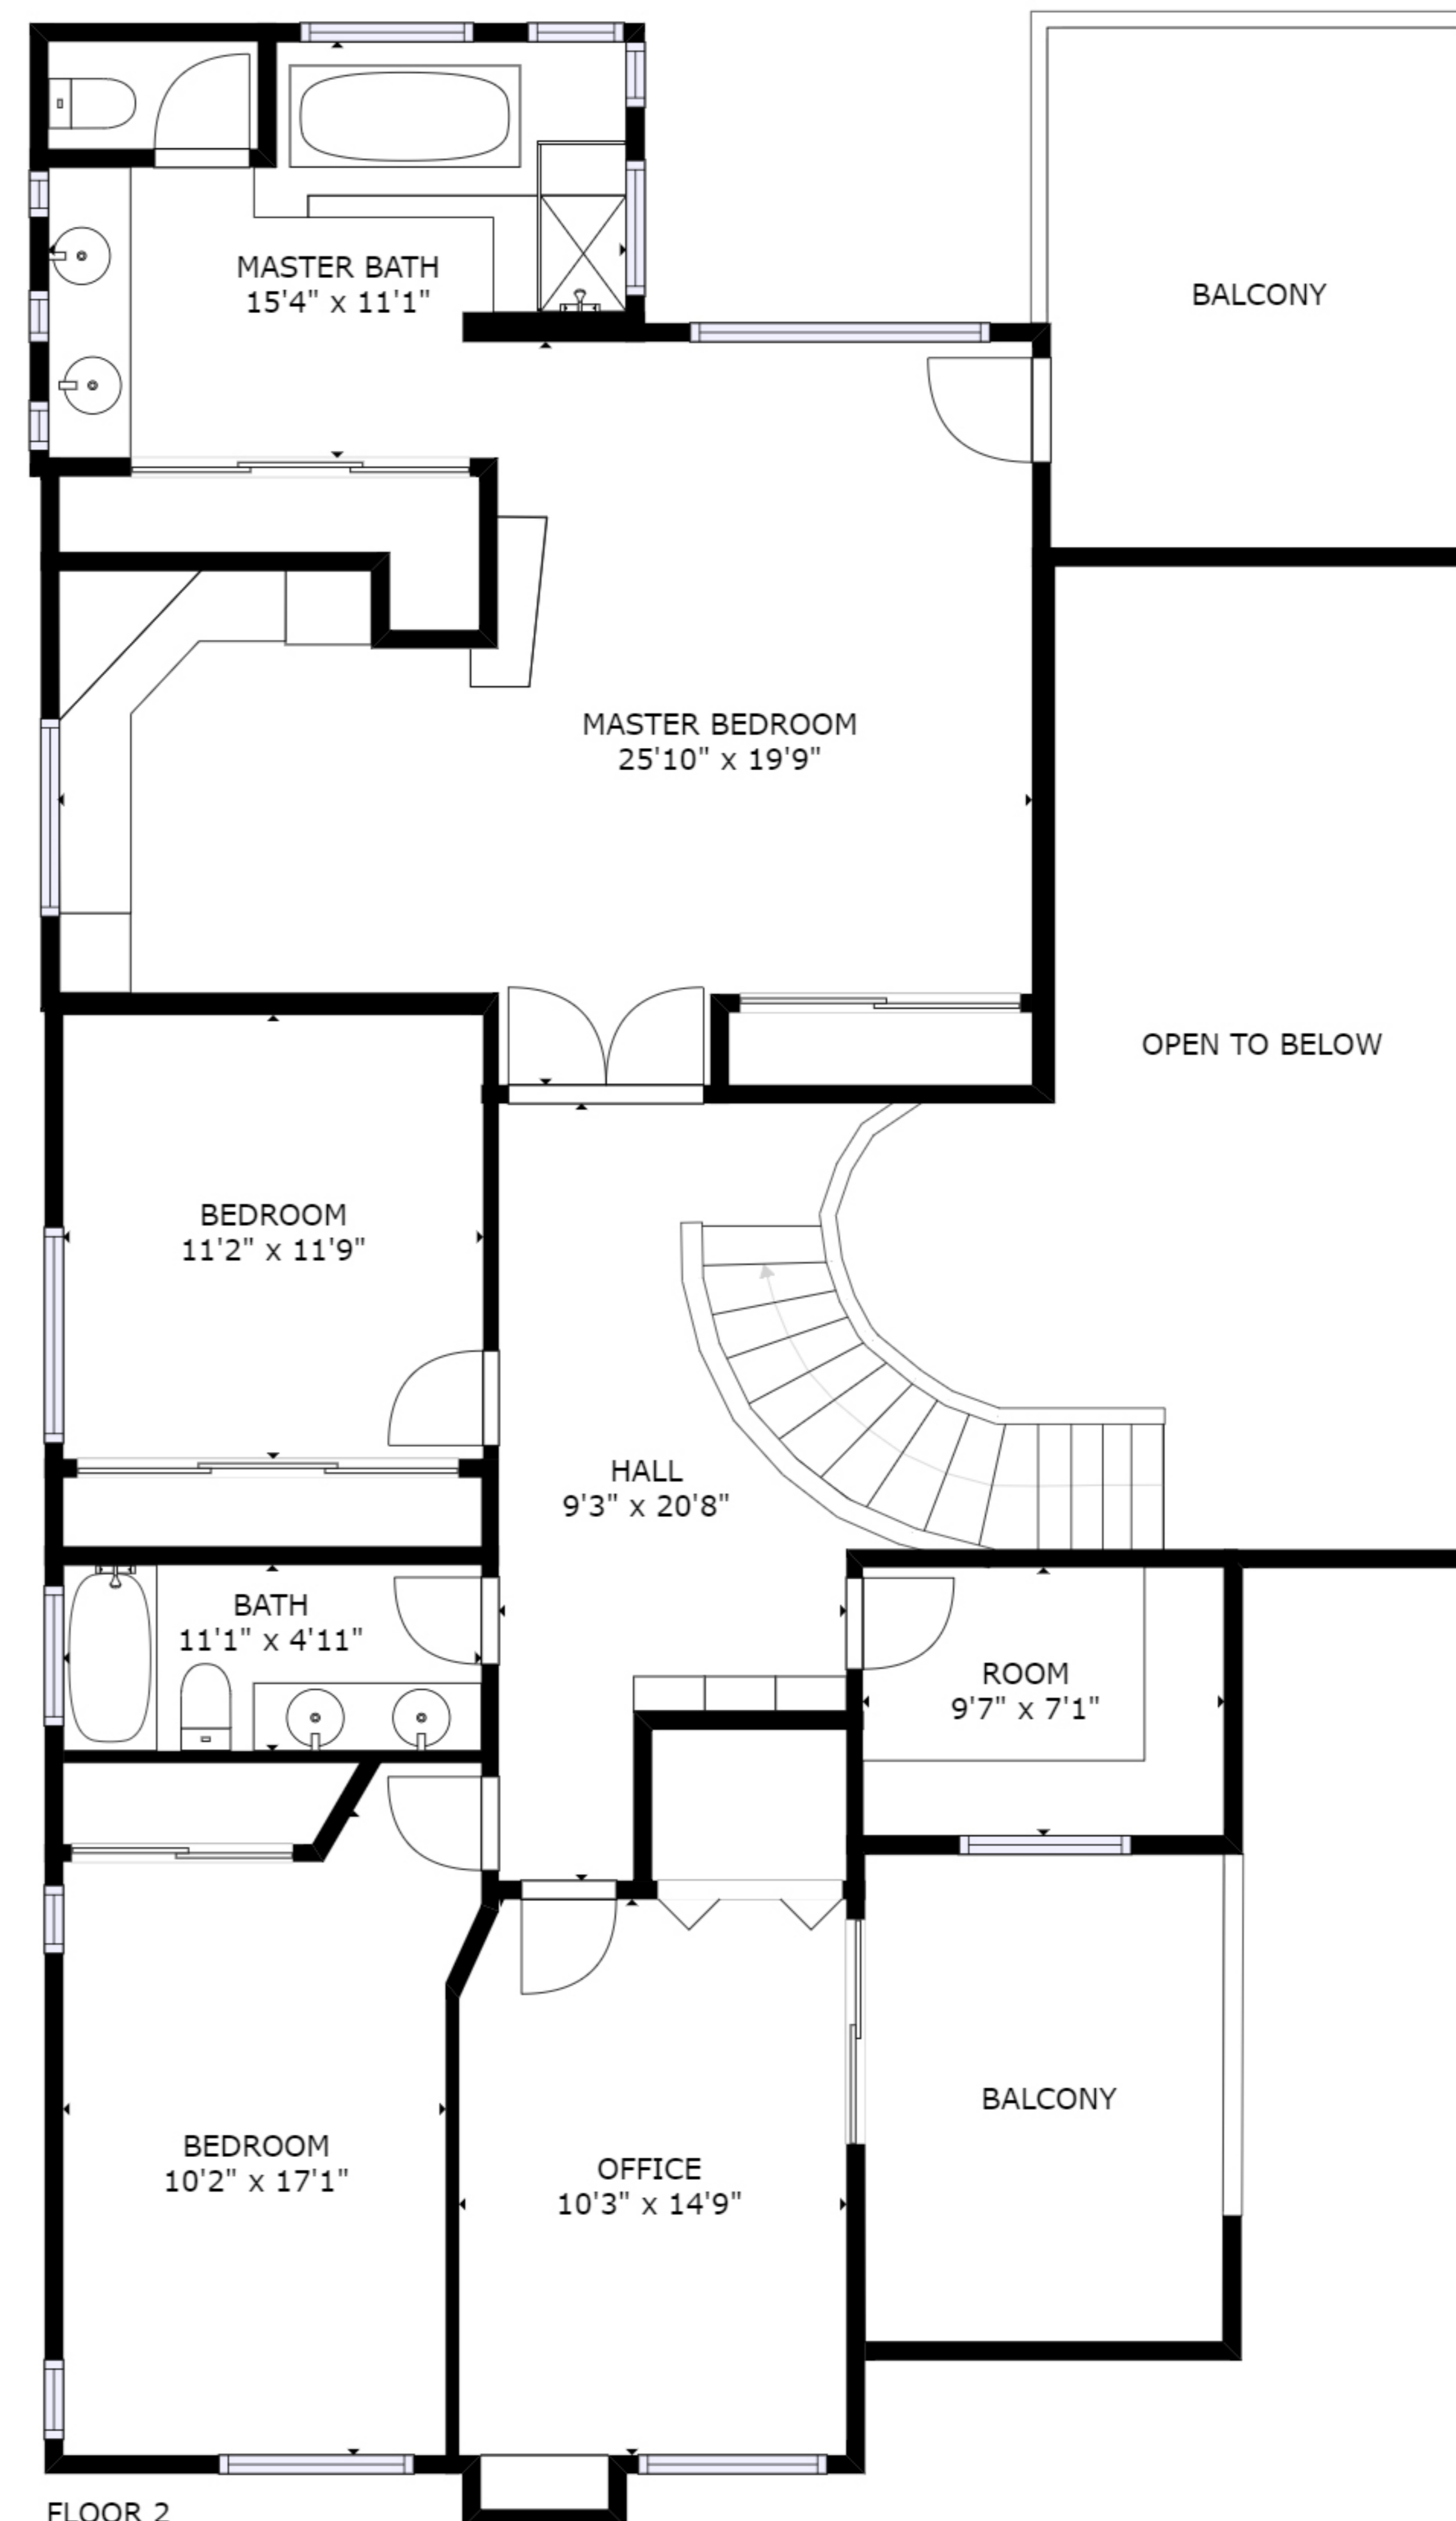

FLOOR 1

FLOOR 2

GROSS INTERNAL AREA  
 FLOOR 1: 1569 sq ft, FLOOR 2: 1519 sq ft  
 TOTAL: 3088 sq ft  
 SIZES AND DIMENSIONS ARE APPROXIMATE, ACTUAL MAY VARY.