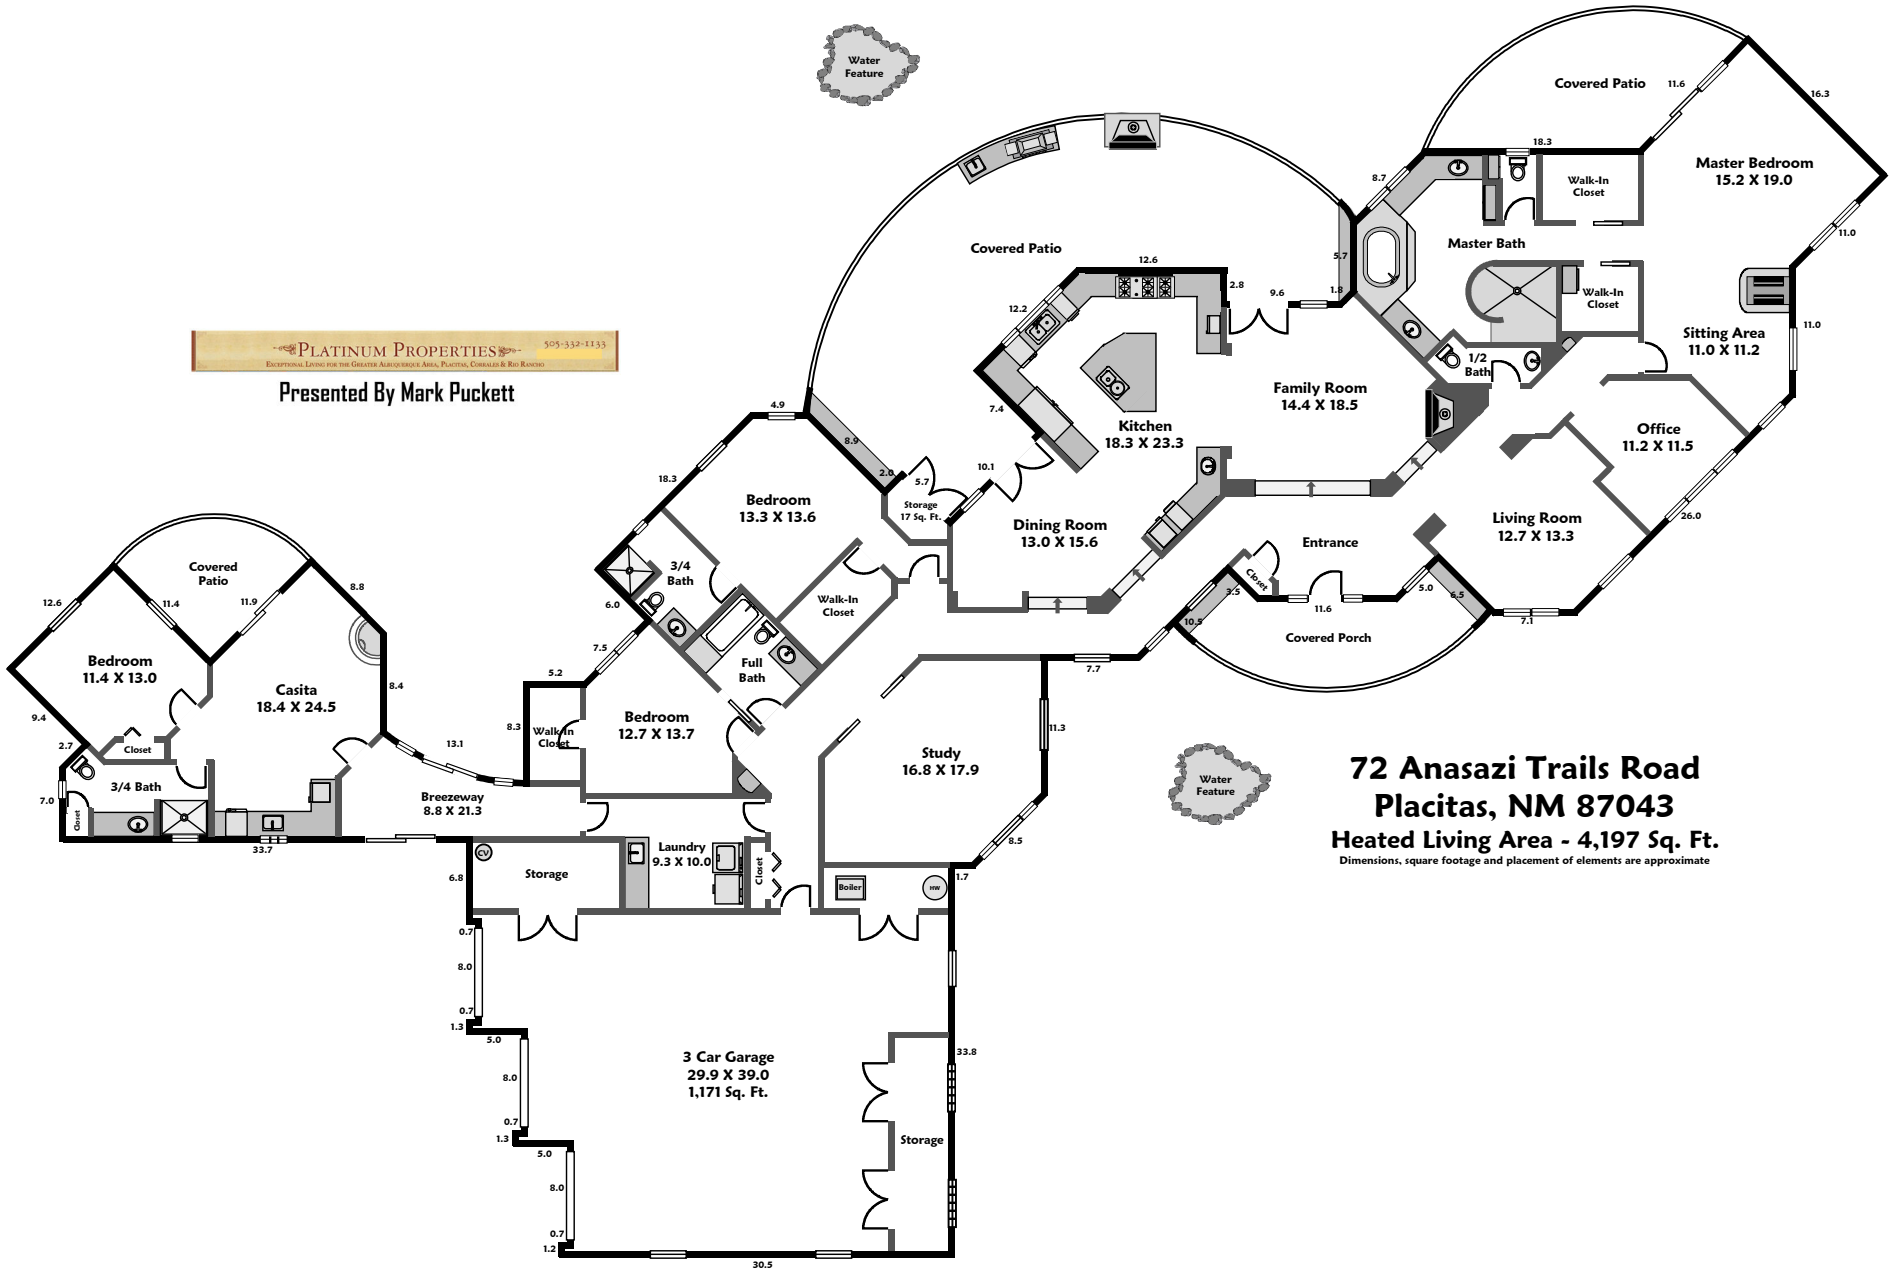

PLATINUM PROPERTIES 505-332-1133
Exclusively Licensed for the Greater Albuquerque Area, Phoenix, Chandler & Scottsdale

Presented By Mark Puckett

72 Anasazi Trails Road
Placitas, NM 87043
Heated Living Area - 4,197 Sq. Ft.
Dimensions, square footage and placement of elements are approximate