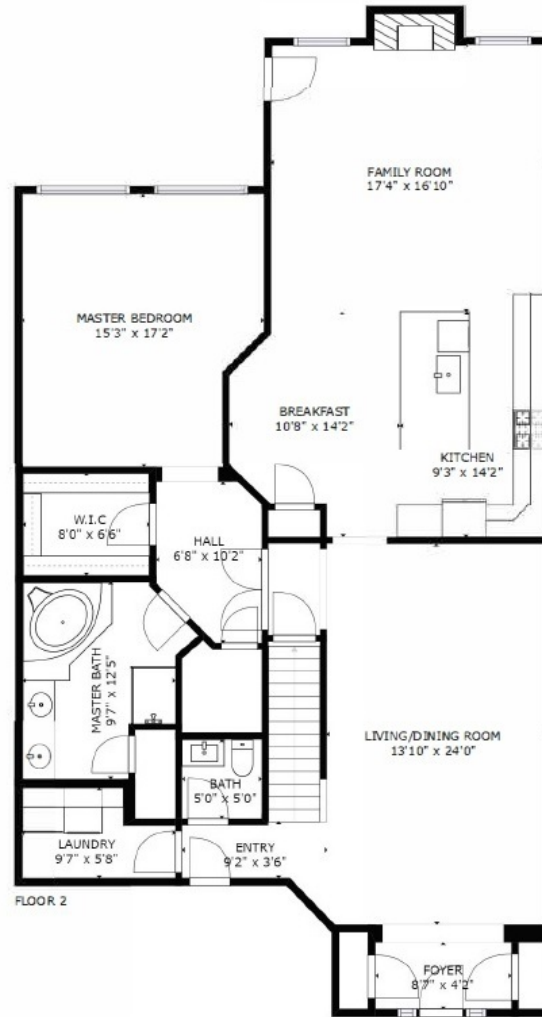

2855 Tansey Lane

**3-D Immersive
Video Tour at:
www.2855Tansey.com**

Floor Plan illustration and Matterport tour designed by Krycia Photography.
Verification (including sq ft/size/lay-out/more) lies with the consumer.

SIZES AND DIMENSIONS ARE APPROXIMATE, ACTUAL MAY VARY.