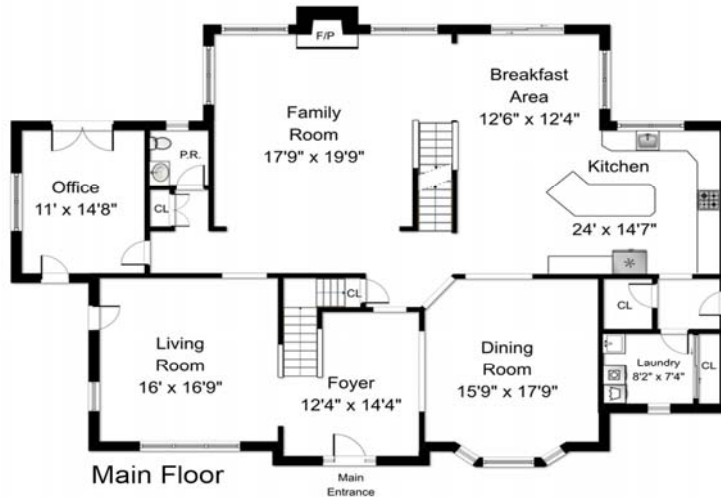

# 2151 Bodine Road

**3-D Immersive  
Video Tour at:  
[www.2151Bodine.com](http://www.2151Bodine.com)**

Floor plan illustration and Matterport tour designed by Edberg Solutions.  
Verification (including sq ft/size/layout/more) lies with the consumer.