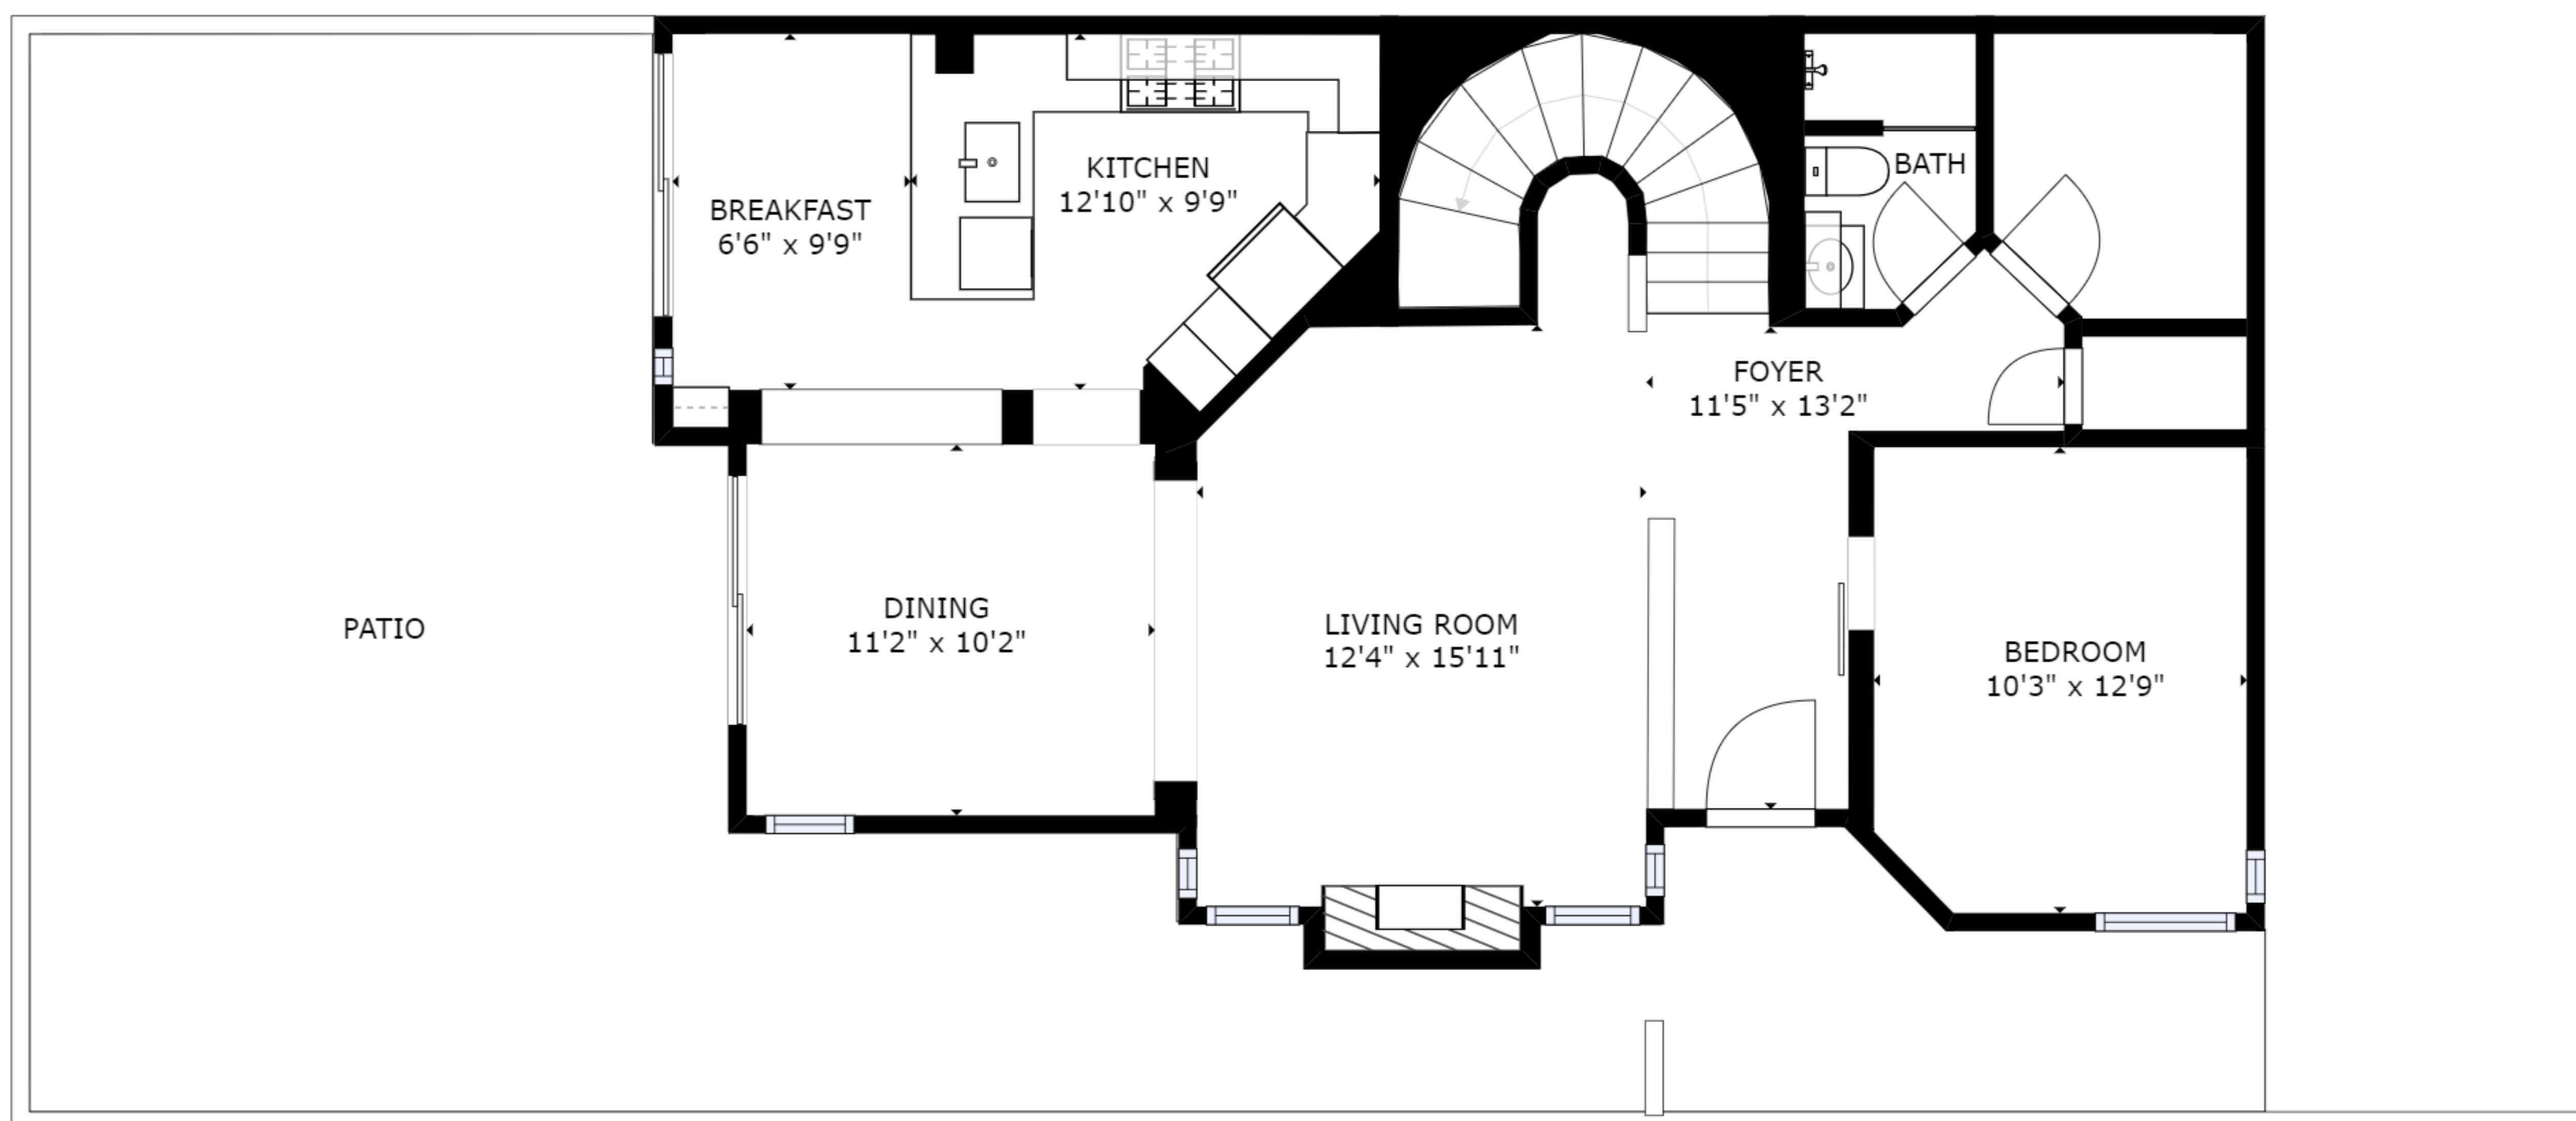

FLOOR 2

FLOOR 1

GROSS INTERNAL AREA  
 FLOOR 1: 963 sq ft, FLOOR 2: 982 sq ft  
 TOTAL: 1946 sq ft  
 SIZES AND DIMENSIONS ARE APPROXIMATE, ACTUAL MAY VARY.