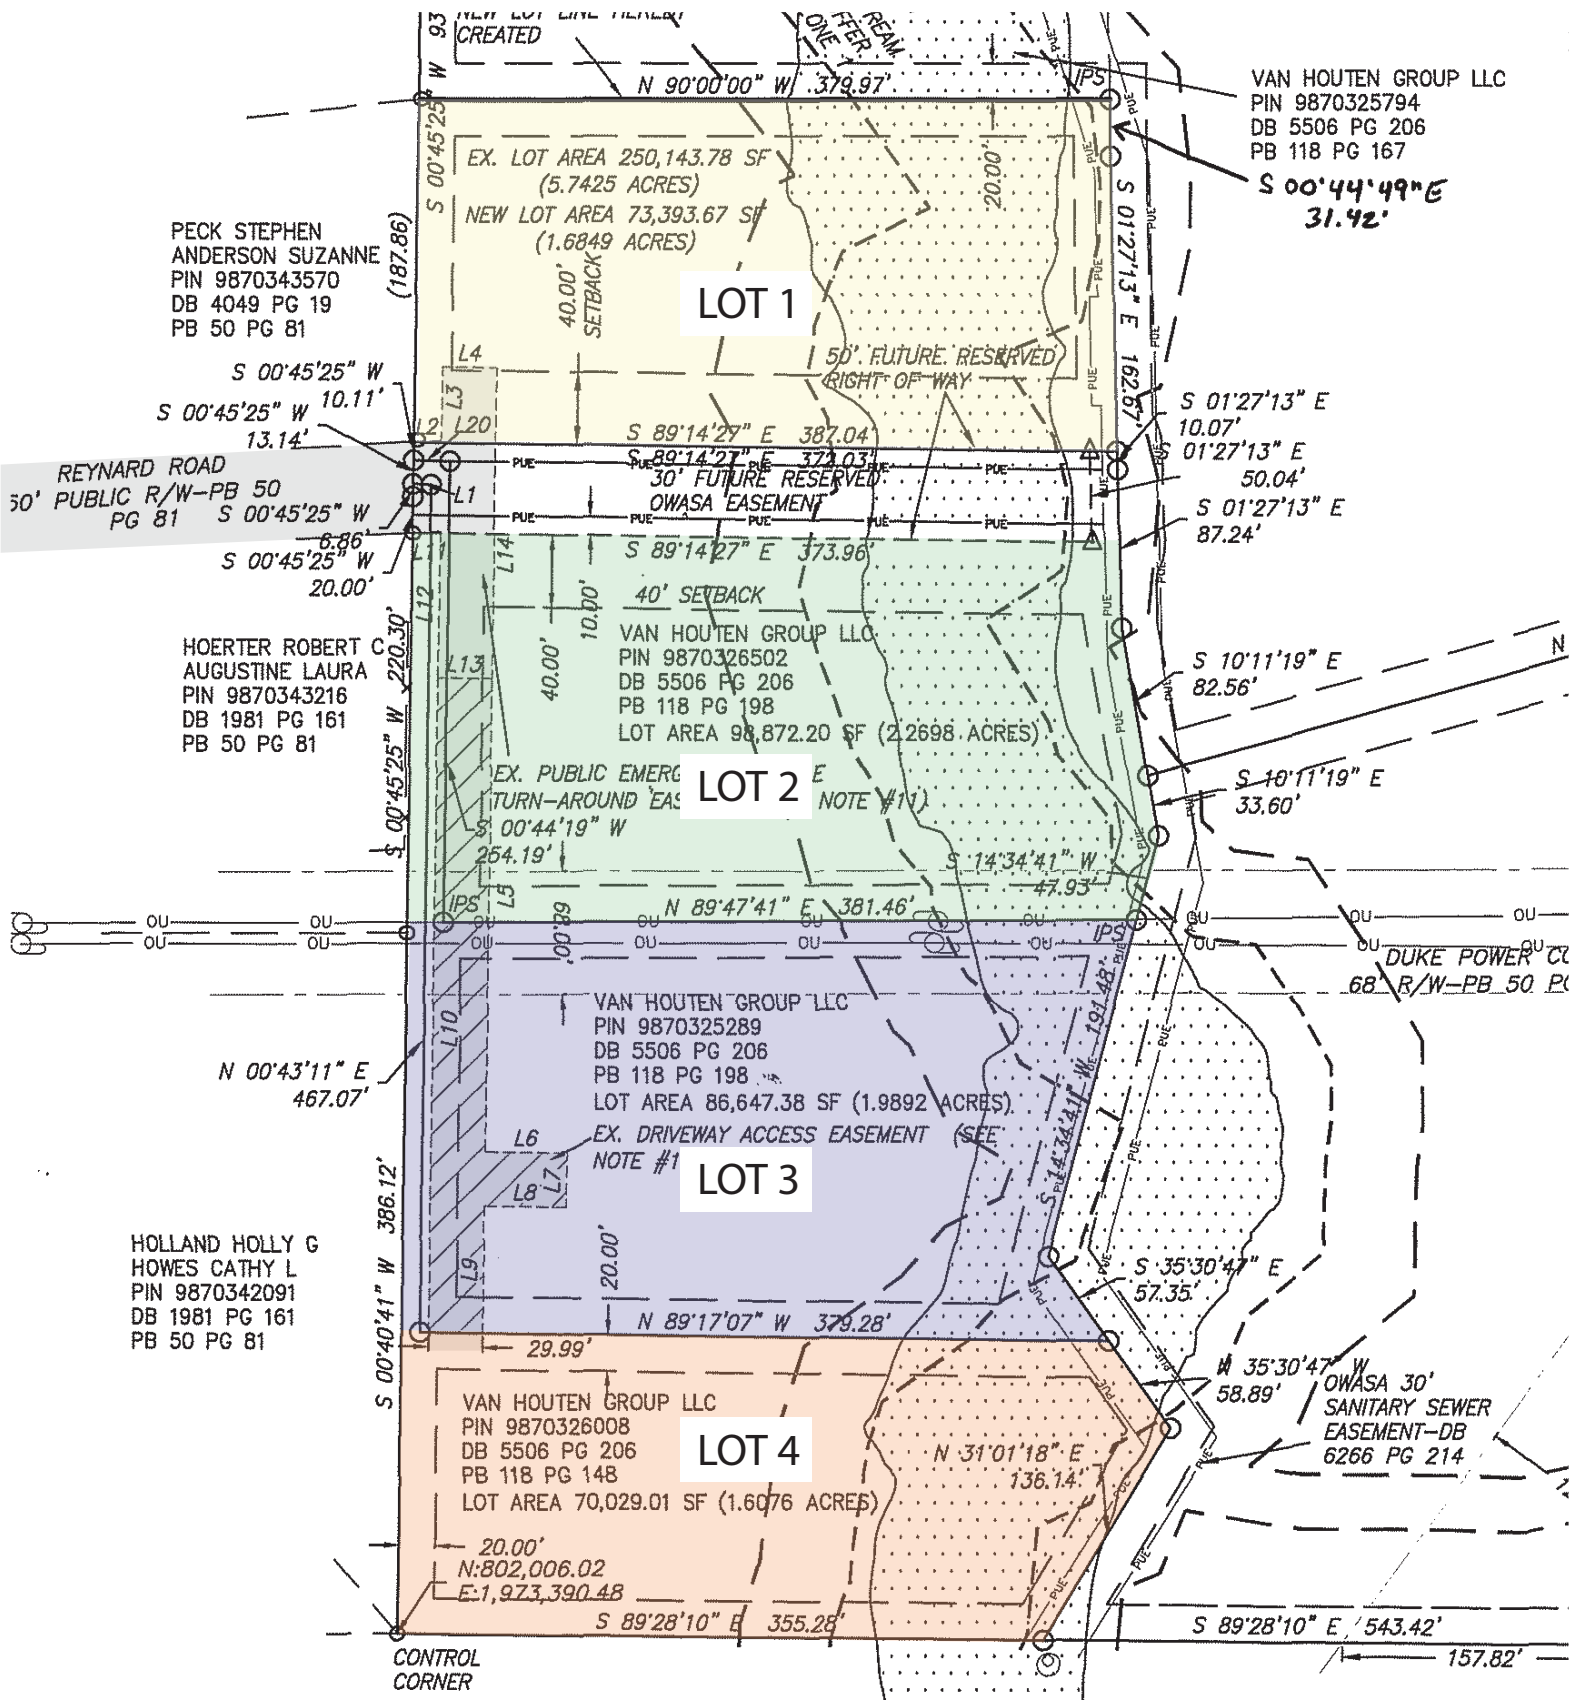

Creekside at Reynard HOMESITES

Scale 1" = 100'