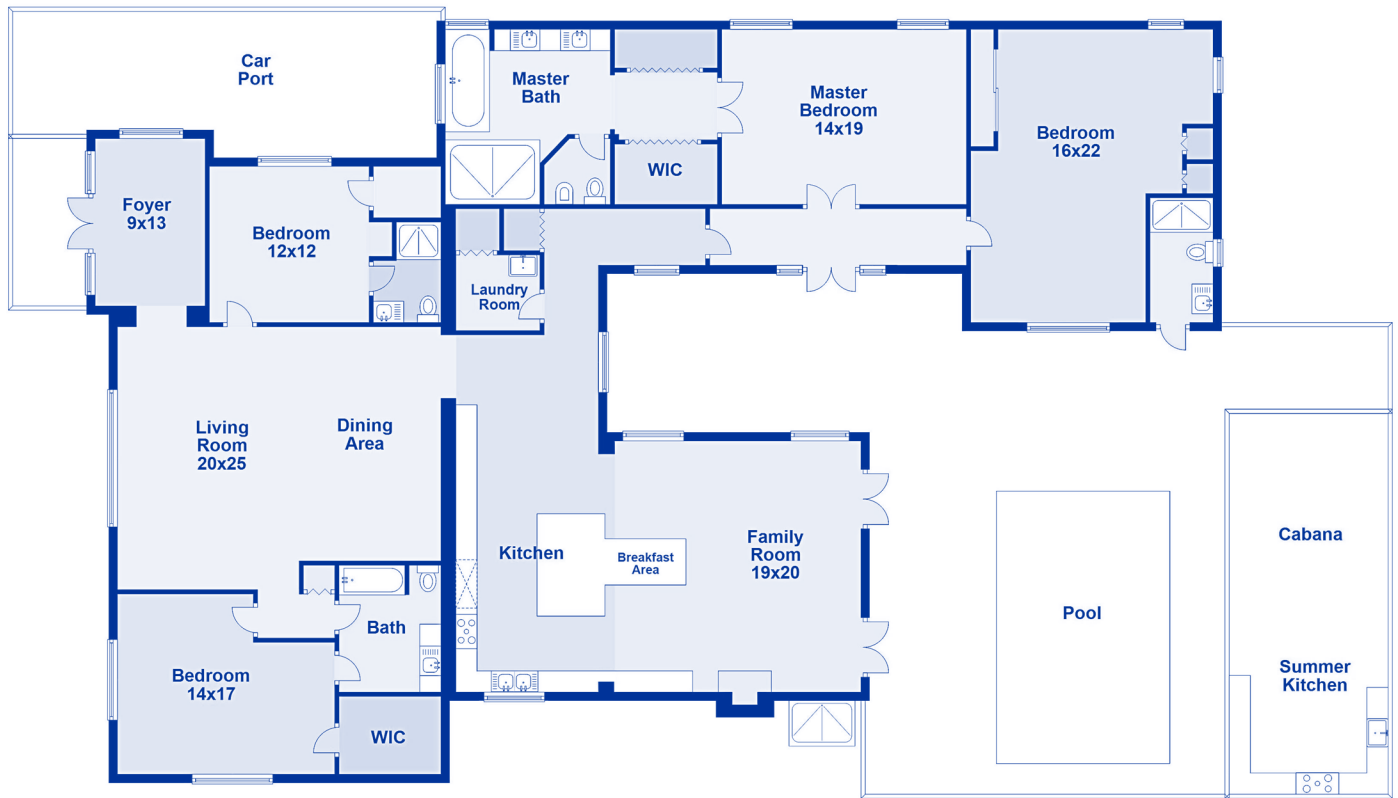

# 4131 Crawford Ave, Coconut Grove 33133 Floor Plan

Measurements above are only estimates and not verified.

**JOHN SEIDEL**  
MOBILE: 786.488.9756  
JOHN@JOHNSEIDEL.COM

THE **JOHN SEIDEL** TEAM

**GLOBAL LUXURY**

The *Florida* 100

4000 PONCE DE LEON BLVD. SUITE 700, CORAL GABLES, FL 33146