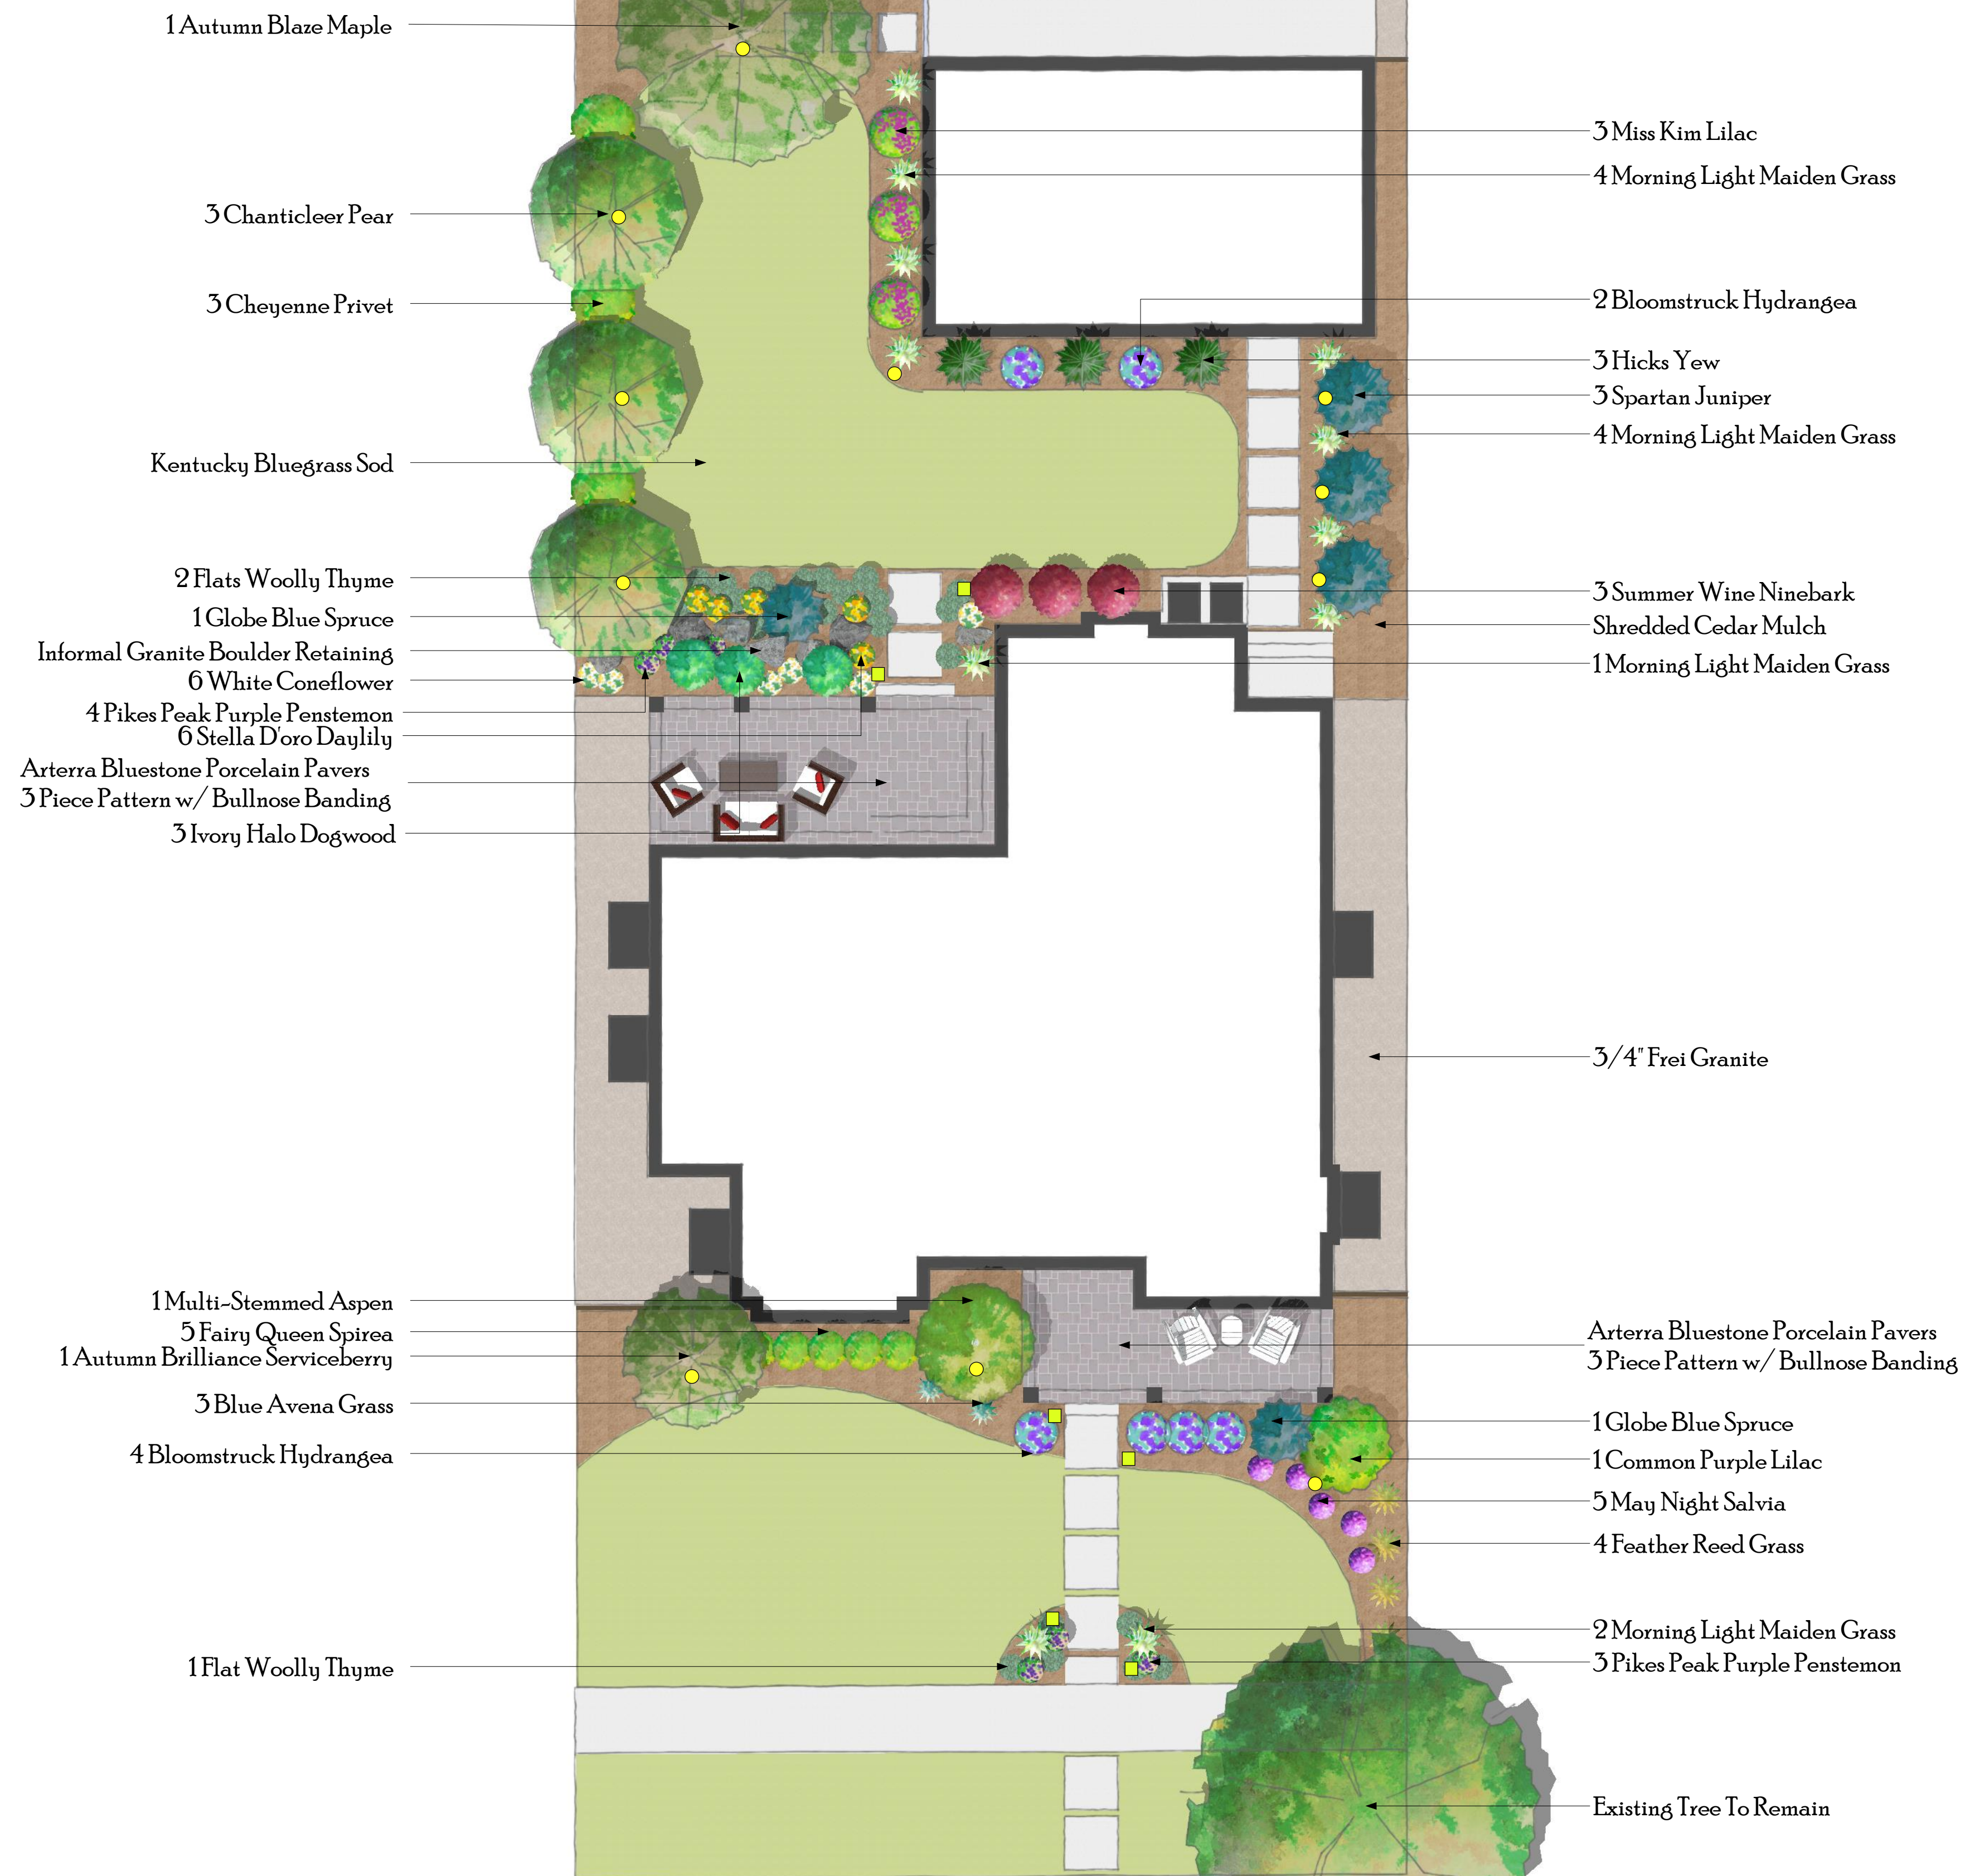

■ (6) Two Arm Pathlight    ● (11) Variable Lumen Output Spotlight

This landscape drawing is the property of Environmental Designs, Inc. (EDI) and its use is strictly prohibited without written consent of EDI. Contractor to verify all information on site. Any discrepancies should be brought to the attention of the client and considered when providing an estimate. Call utility locates 811.