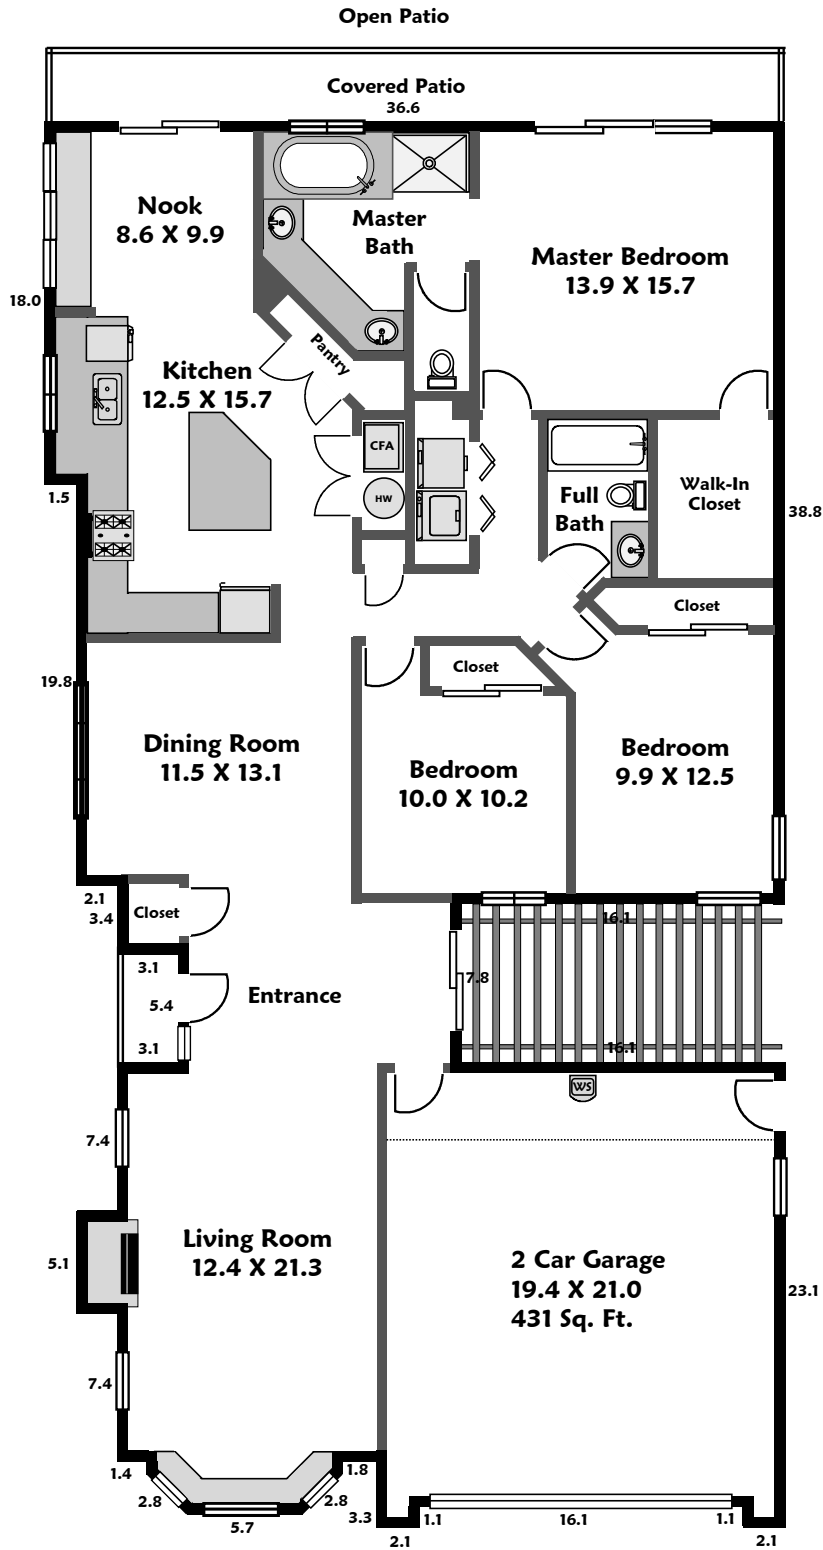

Presented By Mark Puckett

11916 Summertree Road NE
Albuquerque, NM 87111
Heated Living Area - 1,764 Sq. Ft.
 Interior dimensions and placement of elements are approximate