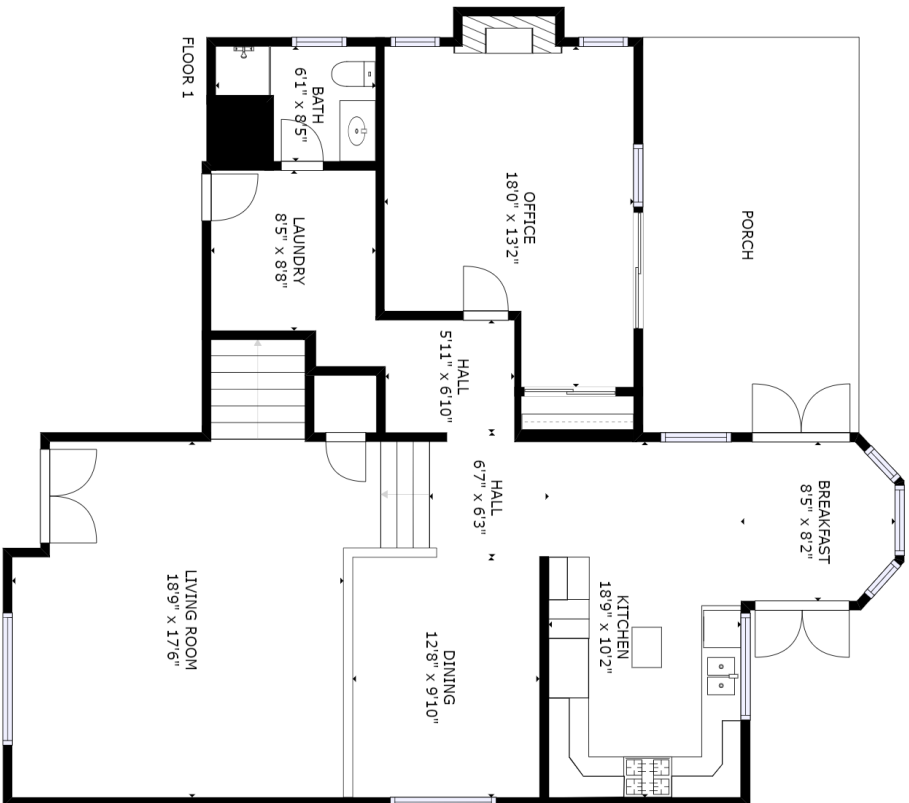

SWIMMING POOL

GROSS INTERNAL AREA
 FLOOR 1: 1244 sq ft, FLOOR 2: 868 sq ft
 TOTAL: 2112 sq ft
 SIZES AND DIMENSIONS ARE APPROXIMATE, ACTUAL MAY VARY.