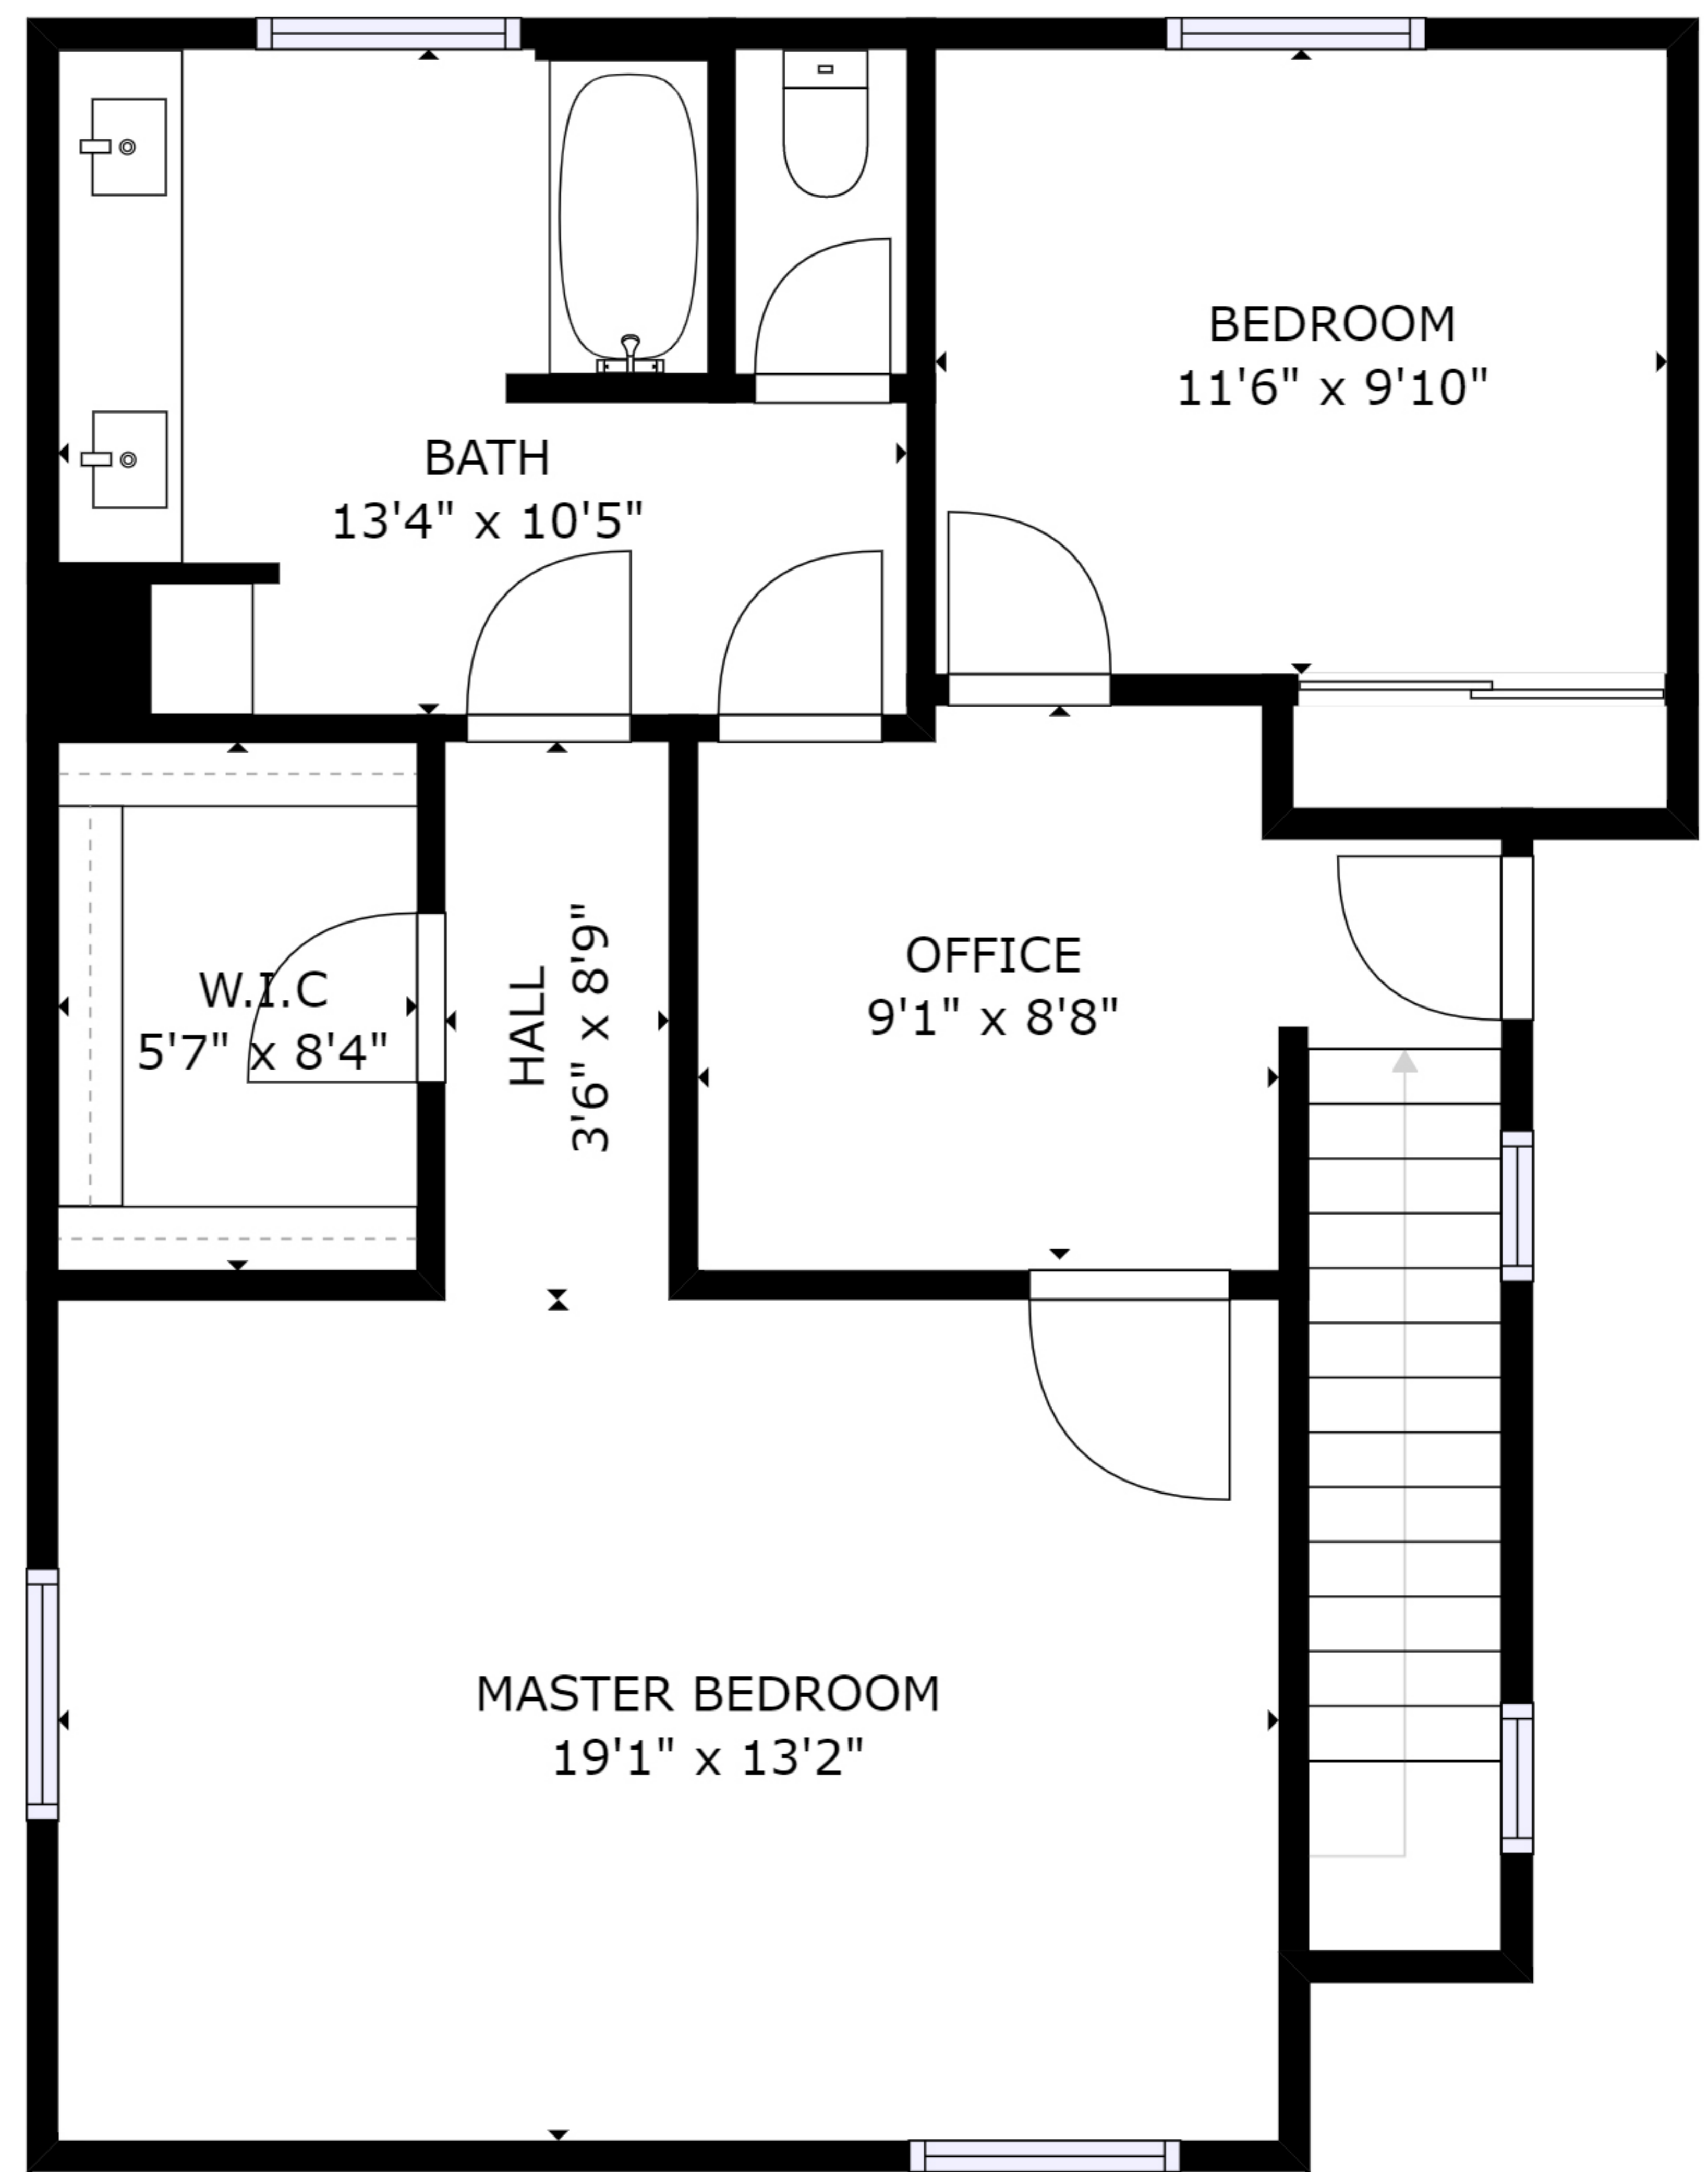

FLOOR 1

FLOOR 2

GROSS INTERNAL AREA
 FLOOR 1: 807 sq ft, FLOOR 2: 762 sq ft
 TOTAL: 1568 sq ft

SIZES AND DIMENSIONS ARE APPROXIMATE, ACTUAL MAY VARY.