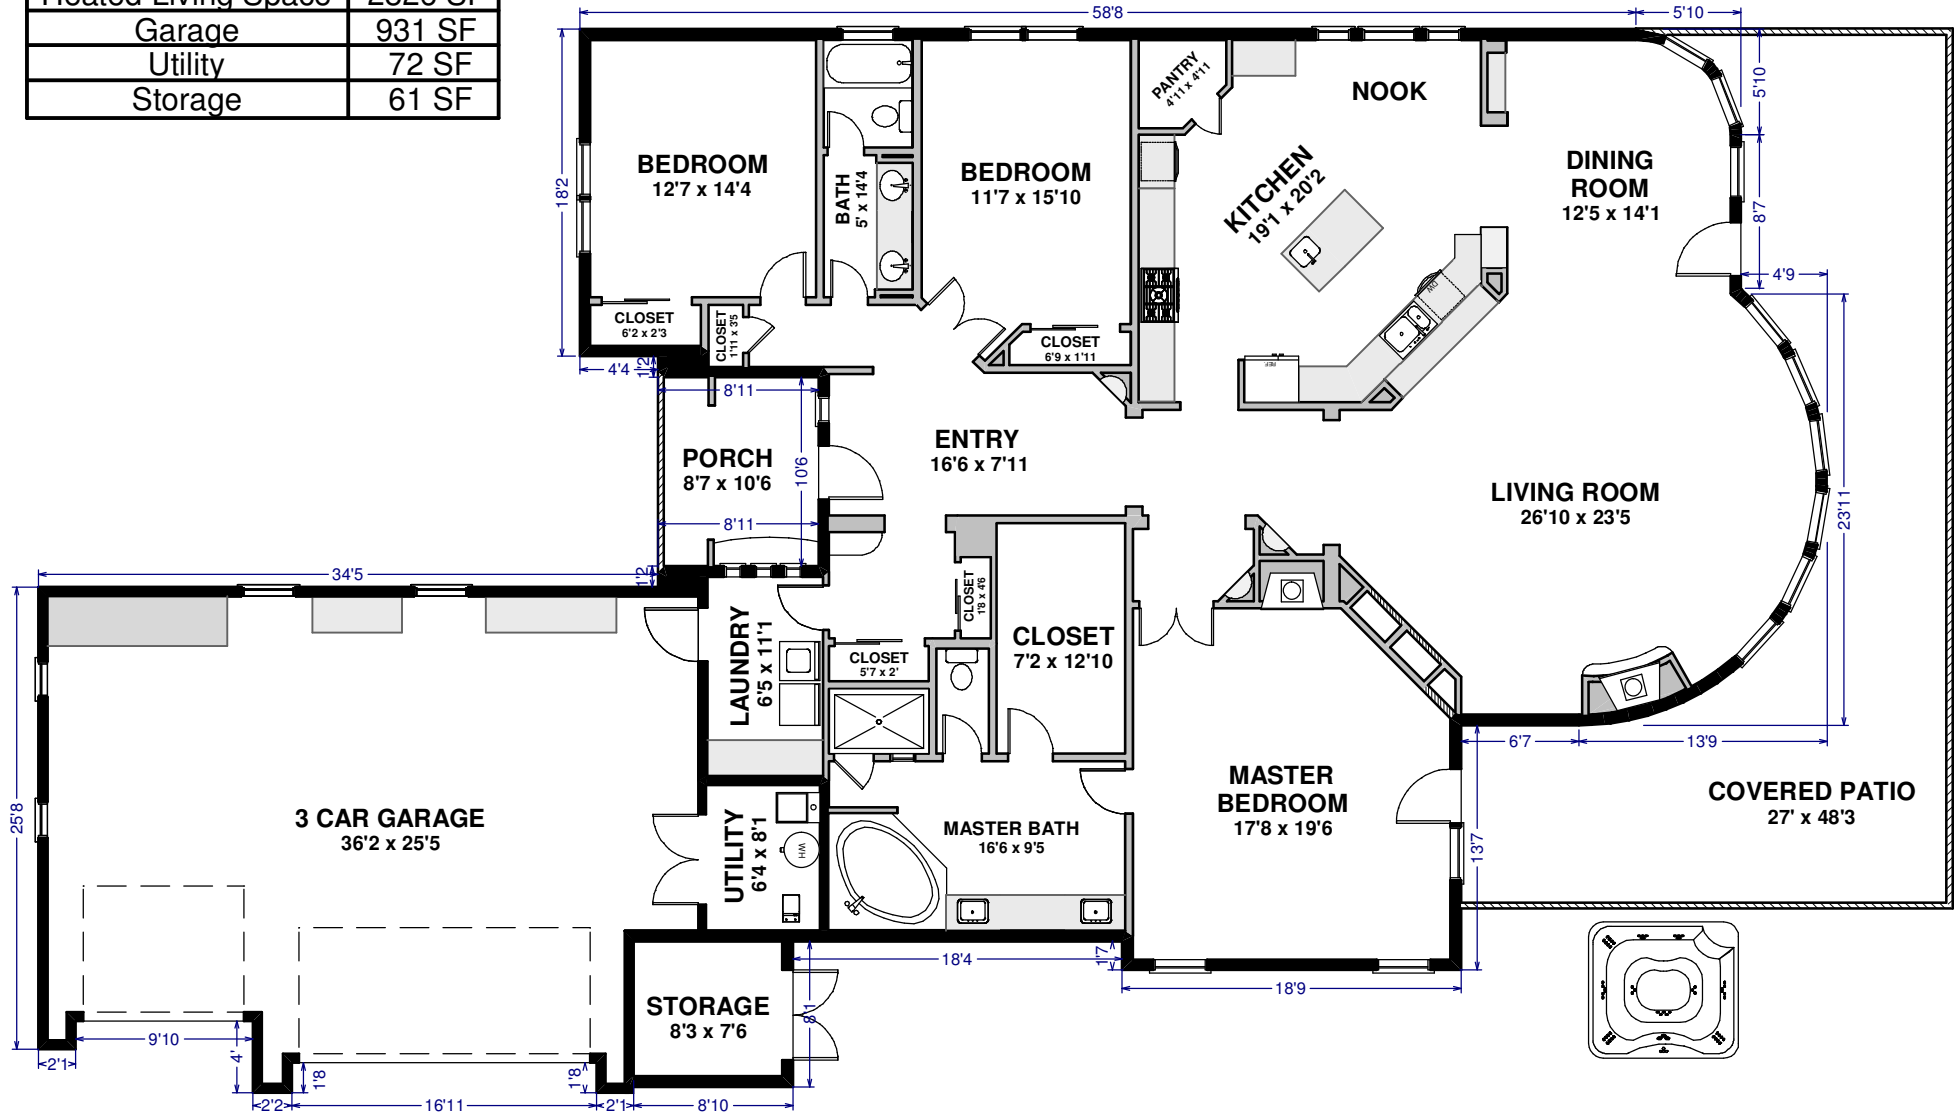

Presented By:
Mark Puckett
(505) 332-1133

131 Diamond Tail Rd
Placitas, NM 87043

Heated Living Space	2826 SF
Garage	931 SF
Utility	72 SF
Storage	61 SF

*ALL ROOM SIZES ARE APPROXIMATE
 *ALL SQUARE FOOTAGE CALCULATIONS WERE DERIVED FROM APPARENT CONSTRUCTION;
 DISCREPANCIES MAY EXIST DUE TO MEASUREMENT VARIATIONS
 Preparer is not an appraiser and is not liable for discrepancies w/appraisal calculations. This plan is
 diagrammatic & its only purpose is to provide a basic layout of the residence.
 This drawing may not be copied or reproduced in anyway without written permission from AMB
 Floorplans, LLC.